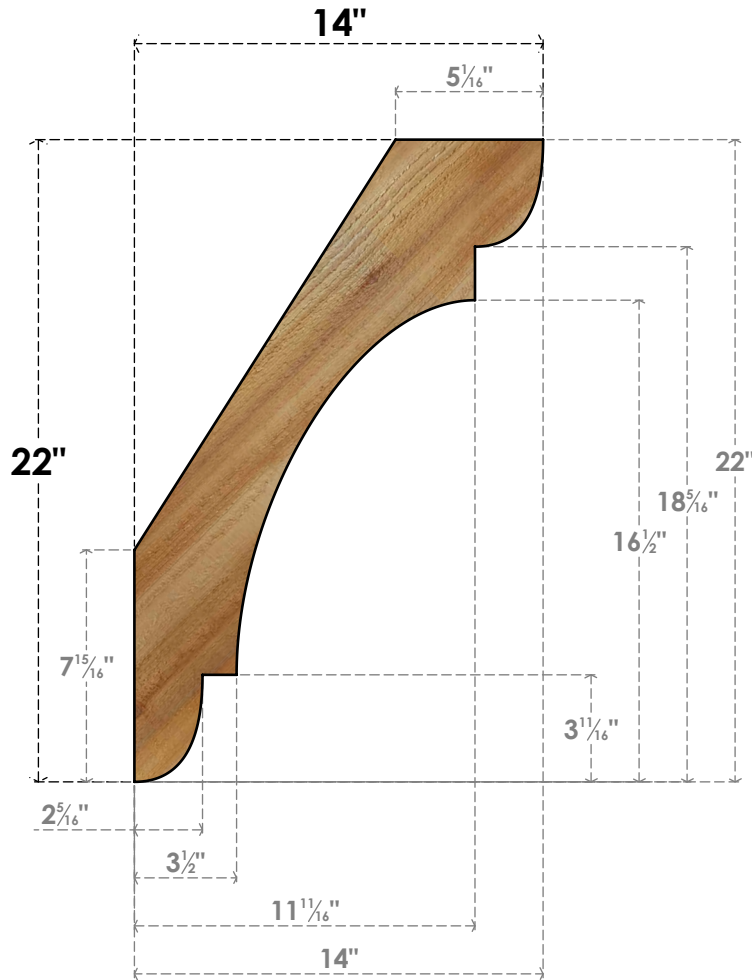

BRC04X14X22OLY00RWR

4"W X 14"D X 22"H OLYMPIC ROUGH SAWN BRACE, WESTERN RED CEDAR

SIDE

FRONT

EKENA MILLWORK
 2300 WEST MAIN ST.
 CLARKSVILLE, TX 75426
 TOLL FREE: 866-607-0453
 WWW.EKENAMILLWORK.COM

NOTES

1. INSTALLATION TO BE COMPLETED IN ACCORDANCE WITH MANUFACTURER'S SPECIFICATIONS.
2. DRAWING MAY NOT BE TO SCALE
3. THIS DRAWING IS INTENDED FOR DESIGN AND PLANNING PURPOSES ONLY.
4. ALL INFORMATION CONTAINED HEREIN WAS CURRENT AT THE TIME OF DEVELOPMENT BUT MUST BE REVIEWED AND APPROVED BY THE PRODUCT MANUFACTURER TO BE CONSIDERED ACCURATE.
5. PRODUCTS ARE NOT KILN DRIED. THIS ITEM IS UNIQUE AND WILL CONTAIN THE NATURAL VARIATIONS THAT THE WOOD SPECIES OFFERS. THIS MAY RESULT IN VARIATIONS UP TO 1/4"