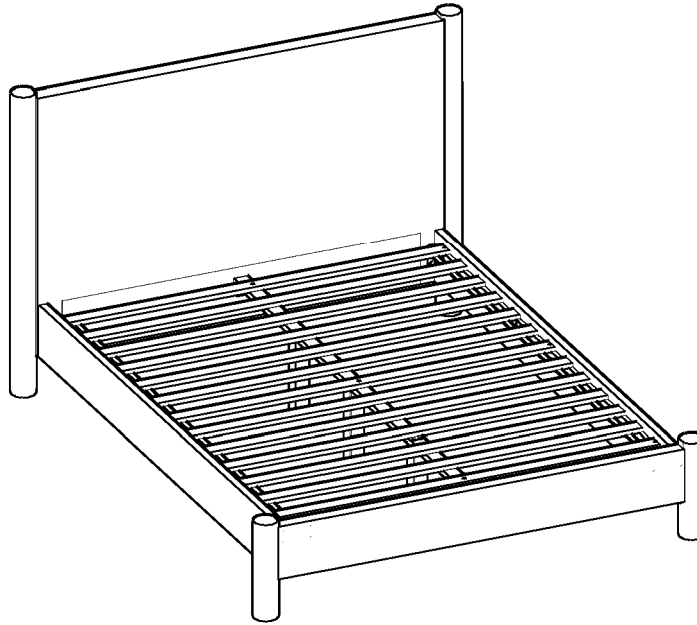

ASSEMBLY INSTRUCTIONS

MODEL : BD736-FS

COMPONENT

Headboard - 1 pc.  ①	Headboard Leg - 2 pcs.  ②	Footboard - 1 pc.  ③	Footboard Leg - 2 pcs.  ④	Side Rail - 2 pcs.  ⑤	Center Rail - 1 pc.  ⑥	Center Leg - 3 pcs.  ⑦	Slats - 13 pcs.(1set)  ⑧
---	---	--	---	---	---	--	--

HARDWARE

Allen Key M4 - 1 pc.  (A)	Allen Key M5 - 1 pc.  (B)	JCBC Bolt M6 x 40mm - 18 pcs.  (C)	Wood Screw M4 x 20mm - 2 pcs.  (D)	Wood Screw M4 x 25mm - 9 pcs.  (E)	M6 Spring Washer - 12 pcs.  (F)	M6 Flat Washer (Small) - 12 pcs.  (G)
---	--	--	--	--	---	--