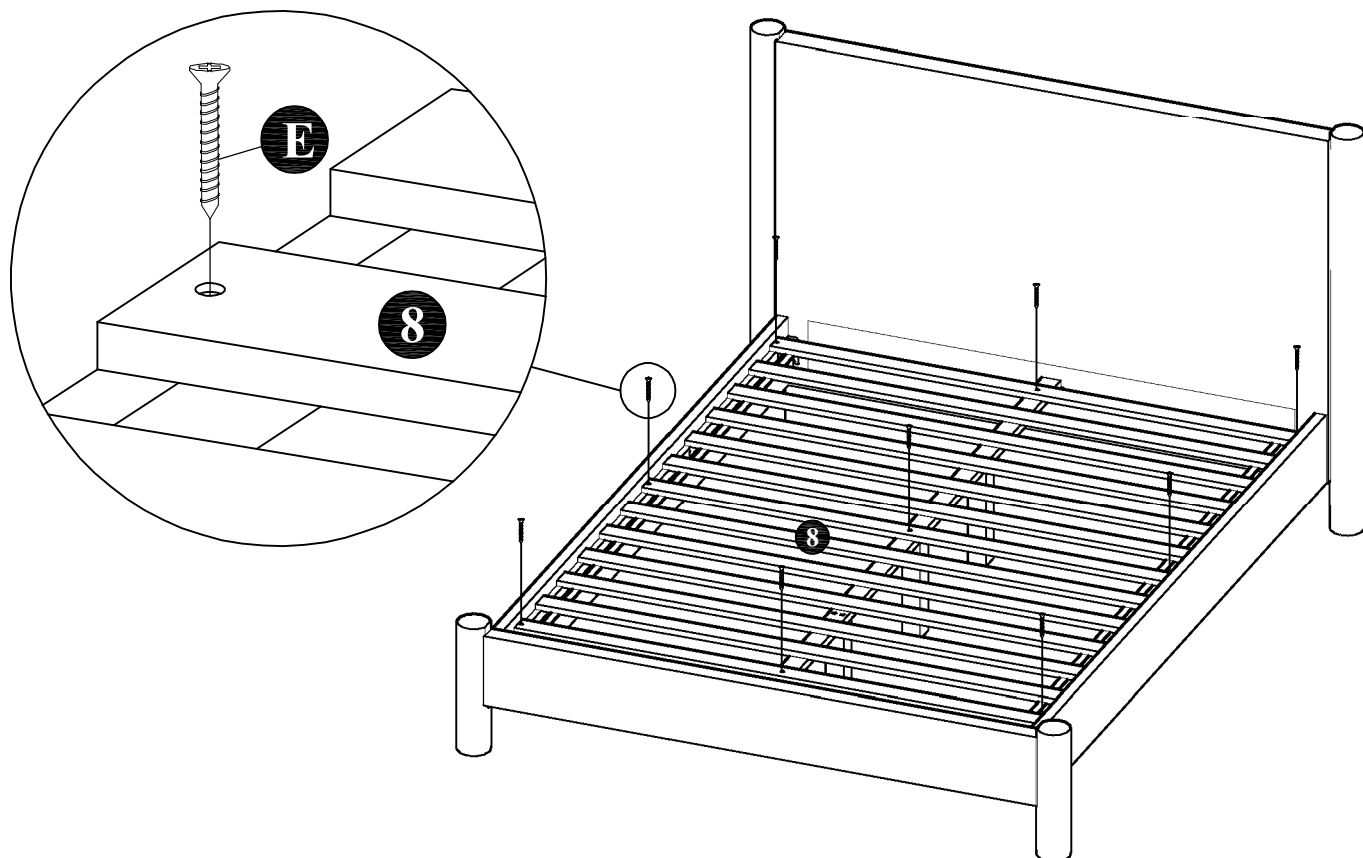

ASSEMBLY INSTRUCTIONS

STEP 5 :

STEP 6 :