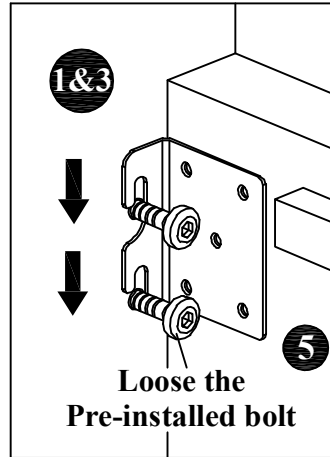

HARDWARE

Allen Key M4 - 1 pc.  (A)	Allen Key M5 - 1 pc.  (B)	JCBC Bolt M6 x 40mm - 18 pcs.  (C)	Wood Screw M4 x 20mm - 2 pcs.  (D)	Wood Screw M4 x 25mm - 9 pcs.  (E)	M6 Spring Washer - 12 pcs.  (F)	M6 Flat Washer (Small) - 12 pcs.  (G)
---	--	--	--	--	---	--

ASSEMBLY INSTRUCTIONS

STEP 1 :

STEP 2 :

ASSEMBLY INSTRUCTIONS

STEP 3 :

STEP 4 :

ASSEMBLY INSTRUCTIONS

STEP 5 :