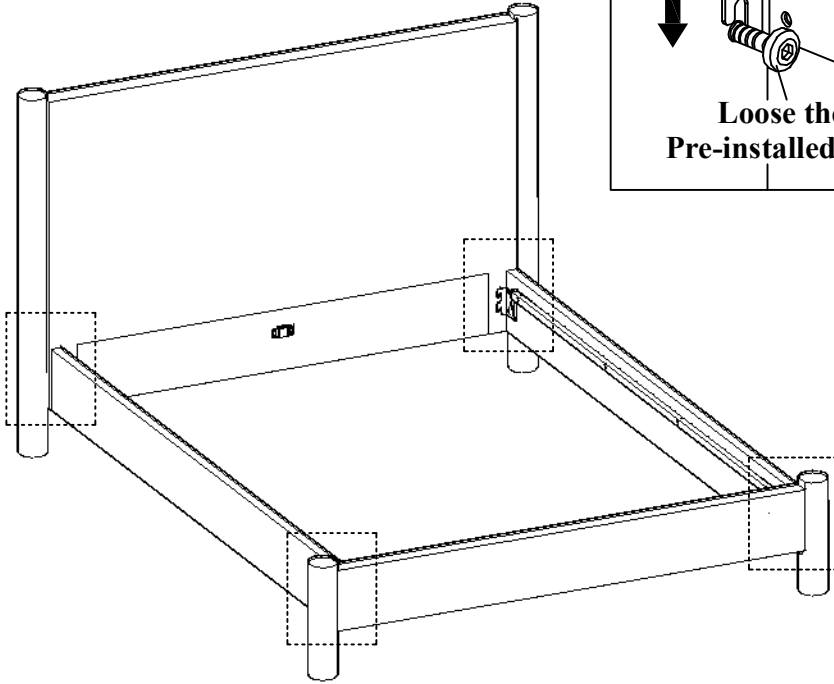

ASSEMBLY INSTRUCTIONS

MODEL : BD736-FS

COMPONENT

Headboard - 1 pc.  ①	Headboard Leg - 2 pcs.  ②	Footboard - 1 pc.  ③	Footboard Leg - 2 pcs.  ④	Side Rail - 2 pcs.  ⑤	Center Rail - 1 pc.  ⑥	Center Leg - 3 pcs.  ⑦	Slats - 13 pcs.(1set)  ⑧
---	---	--	---	---	---	--	--

HARDWARE

Allen Key M4 - 1 pc.  (A)	Allen Key M5 - 1 pc.  (B)	JCBC Bolt M6 x 40mm - 18 pcs.  (C)	Wood Screw M4 x 20mm - 2 pcs.  (D)	Wood Screw M4 x 25mm - 9 pcs.  (E)	M6 Spring Washer - 12 pcs.  (F)	M6 Flat Washer (Small) - 12 pcs.  (G)
---	--	--	--	--	---	--

ASSEMBLY INSTRUCTIONS

STEP 1 :

STEP 2 :

ASSEMBLY INSTRUCTIONS

STEP 3 :

STEP 4 :

ASSEMBLY INSTRUCTIONS

STEP 5 :