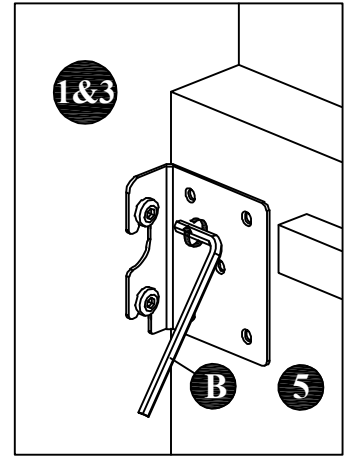

ASSEMBLY INSTRUCTIONS

MODEL : BD736-FS

COMPONENT

Headboard - 1 pc.  ①	Headboard Leg - 2 pcs.  ②	Footboard - 1 pc.  ③	Footboard Leg - 2 pcs.  ④	Side Rail - 2 pcs.  ⑤	Center Rail - 1 pc.  ⑥	Center Leg - 3 pcs.  ⑦	Slats - 13 pcs.(1set)  ⑧
---	---	--	---	---	---	--	--

HARDWARE

Allen Key M4 - 1 pc.  (A)	Allen Key M5 - 1 pc.  (B)	JCBC Bolt M6 x 40mm - 18 pcs.  (C)	Wood Screw M4 x 20mm - 2 pcs.  (D)	Wood Screw M4 x 25mm - 9 pcs.  (E)	M6 Spring Washer - 12 pcs.  (F)	M6 Flat Washer (Small) - 12 pcs.  (G)
---	--	--	--	--	---	--

ASSEMBLY INSTRUCTIONS

STEP 1 :

STEP 2 :

ASSEMBLY INSTRUCTIONS

STEP 3 :

STEP 4 :

ASSEMBLY INSTRUCTIONS

STEP 5 :