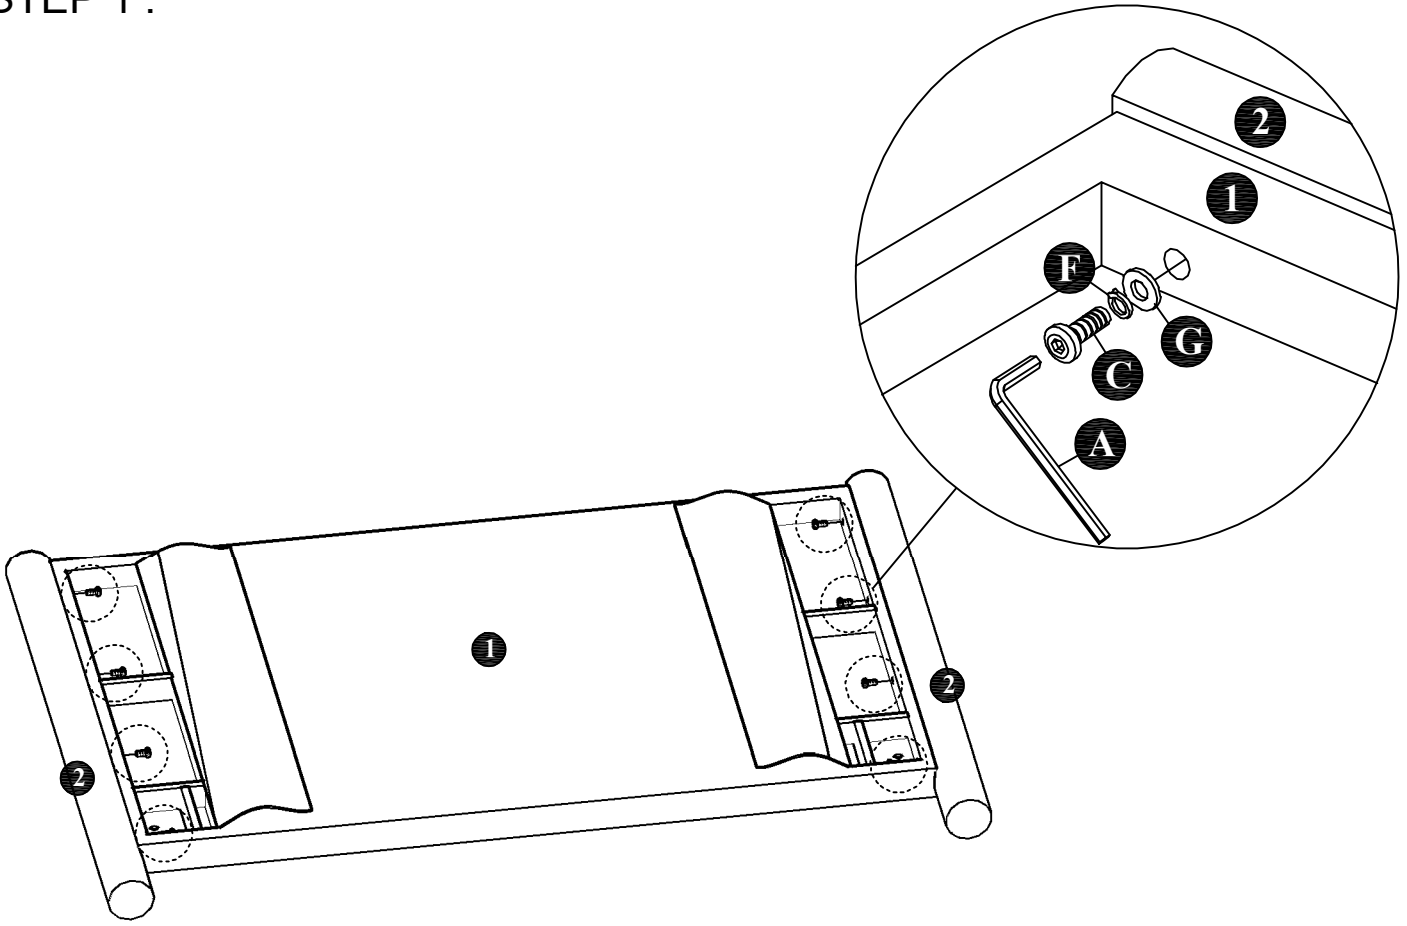

ASSEMBLY INSTRUCTIONS

STEP 1 :

STEP 2 :