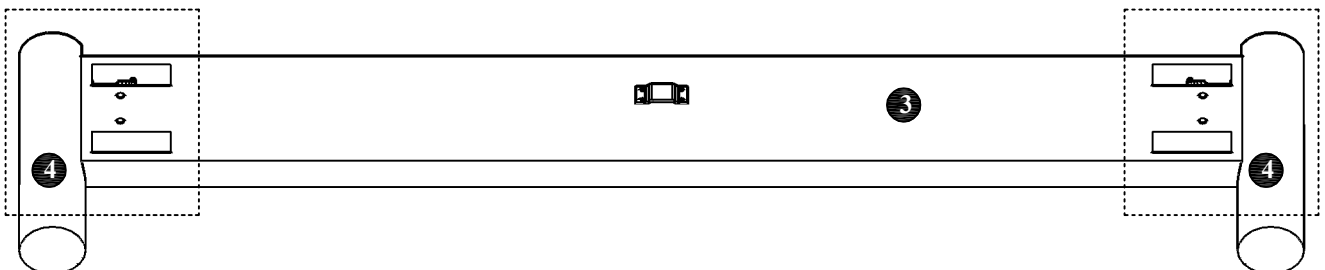

ASSEMBLY INSTRUCTIONS

MODEL : BD736-FS

COMPONENT

Headboard - 1 pc.  ①	Headboard Leg - 2 pcs.  ②	Footboard - 1 pc.  ③	Footboard Leg - 2 pcs.  ④	Side Rail - 2 pcs.  ⑤	Center Rail - 1 pc.  ⑥	Center Leg - 3 pcs.  ⑦	Slats - 13 pcs.(1set)  ⑧
---	---	--	---	---	---	--	--

HARDWARE

Allen Key M4 - 1 pc.  (A)	Allen Key M5 - 1 pc.  (B)	JCBC Bolt M6 x 40mm - 18 pcs.  (C)	Wood Screw M4 x 20mm - 2 pcs.  (D)	Wood Screw M4 x 25mm - 9 pcs.  (E)	M6 Spring Washer - 12 pcs.  (F)	M6 Flat Washer (Small) - 12 pcs.  (G)
---	--	--	--	--	---	--

ASSEMBLY INSTRUCTIONS

STEP 1 :

STEP 2 :

ASSEMBLY INSTRUCTIONS

STEP 3 :

STEP 4 :

ASSEMBLY INSTRUCTIONS

STEP 5 :