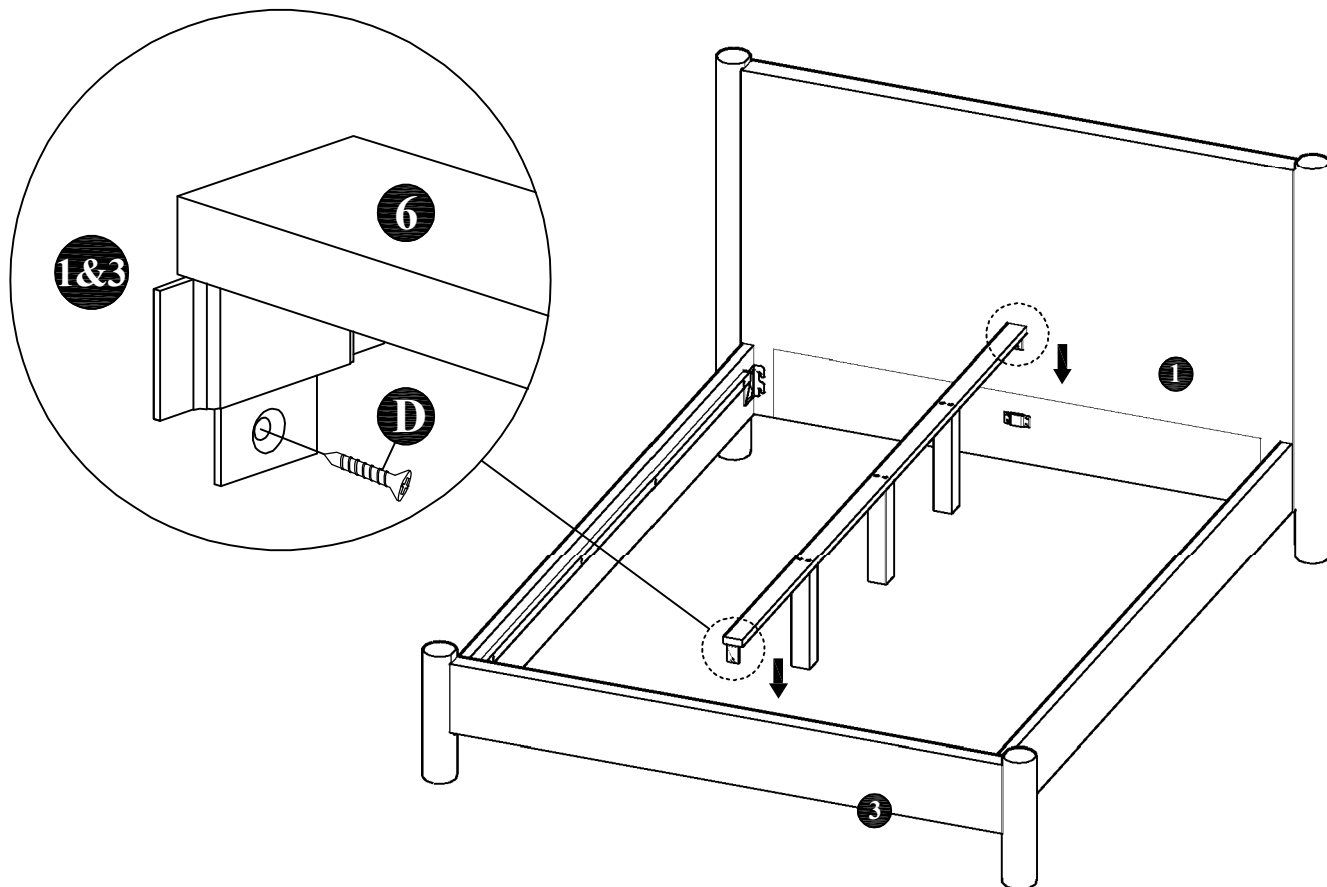

ASSEMBLY INSTRUCTIONS

MODEL : BD736-FS

COMPONENT

Headboard - 1 pc.  ①	Headboard Leg - 2 pcs.  ②	Footboard - 1 pc.  ③	Footboard Leg - 2 pcs.  ④	Side Rail - 2 pcs.  ⑤	Center Rail - 1 pc.  ⑥	Center Leg - 3 pcs.  ⑦	Slats - 13 pcs.(1set)  ⑧
---	---	--	---	---	---	--	--

HARDWARE

Allen Key M4 - 1 pc.  (A)	Allen Key M5 - 1 pc.  (B)	JCBC Bolt M6 x 40mm - 18 pcs.  (C)	Wood Screw M4 x 20mm - 2 pcs.  (D)	Wood Screw M4 x 25mm - 9 pcs.  (E)	M6 Spring Washer - 12 pcs.  (F)	M6 Flat Washer (Small) - 12 pcs.  (G)
---	--	--	--	--	---	--

ASSEMBLY INSTRUCTIONS

STEP 1 :

STEP 2 :

ASSEMBLY INSTRUCTIONS

STEP 3 :

STEP 4 :

ASSEMBLY INSTRUCTIONS

STEP 5 :