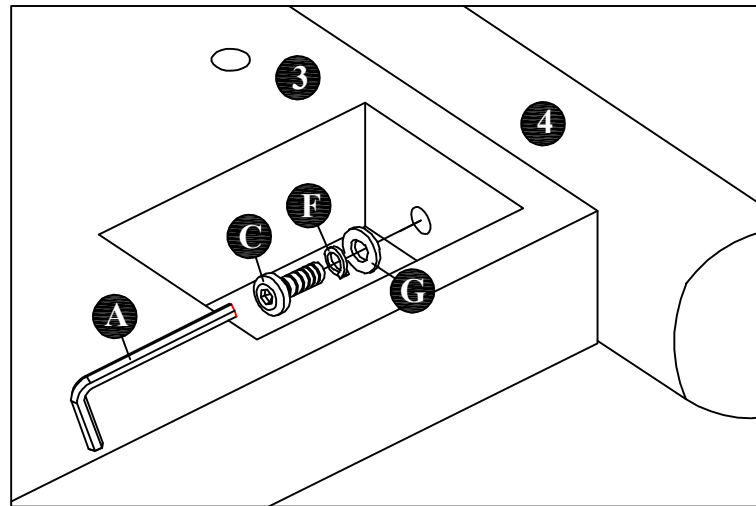

ASSEMBLY INSTRUCTIONS

MODEL : BD736-FS

COMPONENT

Headboard - 1 pc.  ①	Headboard Leg - 2 pcs.  ②	Footboard - 1 pc.  ③	Footboard Leg - 2 pcs.  ④	Side Rail - 2 pcs.  ⑤	Center Rail - 1 pc.  ⑥	Center Leg - 3 pcs.  ⑦	Slats - 13 pcs.(1set)  ⑧
---	---	--	---	---	---	--	--

HARDWARE

Allen Key M4 - 1 pc.  (A)	Allen Key M5 - 1 pc.  (B)	JCBC Bolt M6 x 40mm - 18 pcs.  (C)	Wood Screw M4 x 20mm - 2 pcs.  (D)	Wood Screw M4 x 25mm - 9 pcs.  (E)	M6 Spring Washer - 12 pcs.  (F)	M6 Flat Washer (Small) - 12 pcs.  (G)
---	--	--	--	--	---	--

ASSEMBLY INSTRUCTIONS

STEP 1 :

STEP 2 :

ASSEMBLY INSTRUCTIONS

STEP 3 :

STEP 4 :

ASSEMBLY INSTRUCTIONS

STEP 5 :