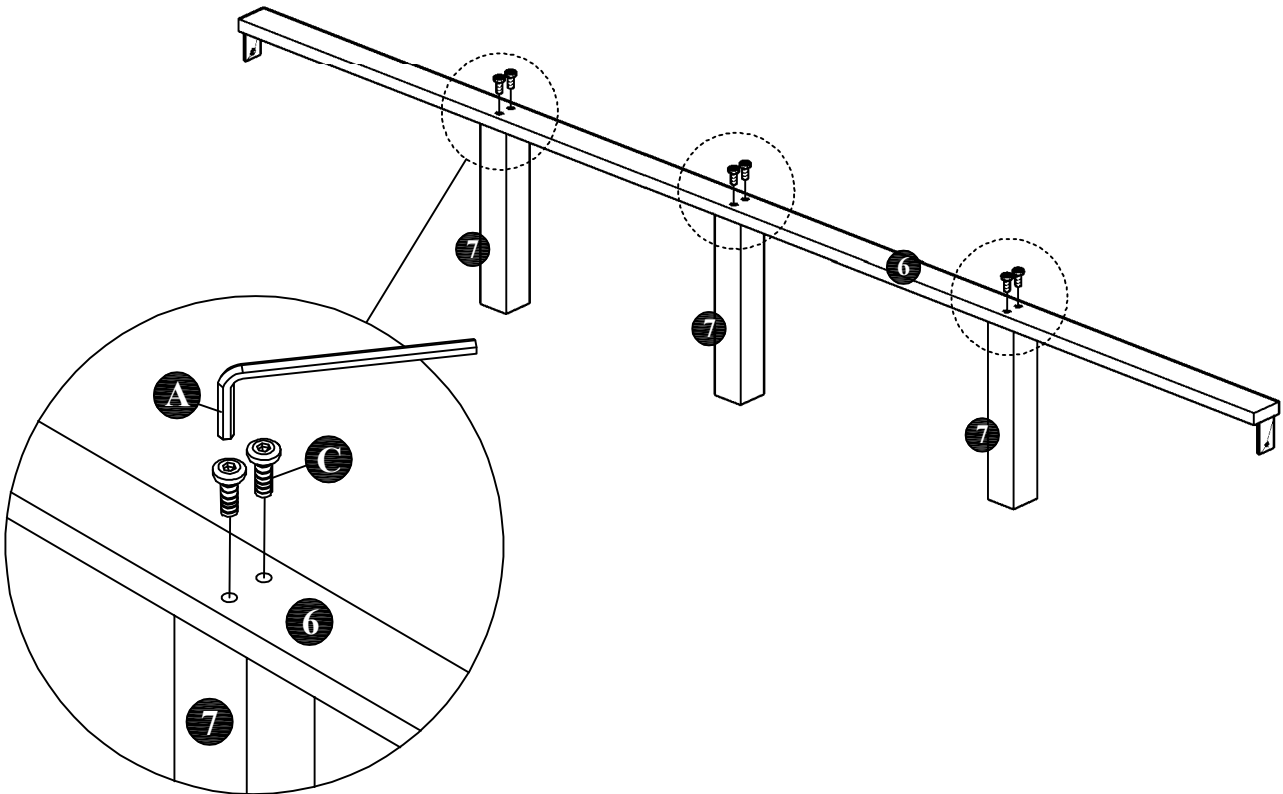

ASSEMBLY INSTRUCTIONS

MODEL : BD736-FS

COMPONENT

Headboard - 1 pc.  ①	Headboard Leg - 2 pcs.  ②	Footboard - 1 pc.  ③	Footboard Leg - 2 pcs.  ④	Side Rail - 2 pcs.  ⑤	Center Rail - 1 pc.  ⑥	Center Leg - 3 pcs.  ⑦	Slats - 13 pcs.(1set)  ⑧
---	---	--	---	---	---	--	--

HARDWARE

Allen Key M4 - 1 pc.  (A)	Allen Key M5 - 1 pc.  (B)	JCBC Bolt M6 x 40mm - 18 pcs.  (C)	Wood Screw M4 x 20mm - 2 pcs.  (D)	Wood Screw M4 x 25mm - 9 pcs.  (E)	M6 Spring Washer - 12 pcs.  (F)	M6 Flat Washer (Small) - 12 pcs.  (G)
---	--	--	--	--	---	--

ASSEMBLY INSTRUCTIONS

STEP 1 :

STEP 2 :

ASSEMBLY INSTRUCTIONS

STEP 3 :

STEP 4 :

ASSEMBLY INSTRUCTIONS

STEP 5 :