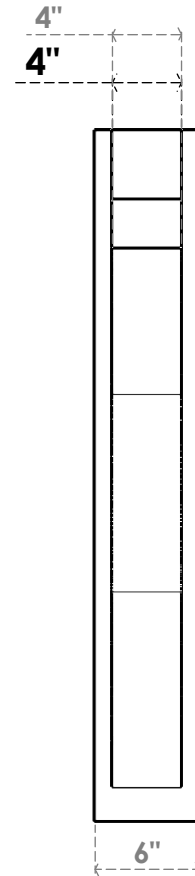

ITEM NUMBER: OUTUROC040X060X32000X40000X040X020X040FST44RCPR

4"W TOP X 6"W BACK X 32"D X 40"H X 4"T TOP X 2"T BACK TIMBERTHANE ROUGH CEDAR FUNSTON FAUX WOOD OPEN OUTLOOKER, BLOCK TOP AND BACK, 4"W CLOSED BRACE, PRIMED TAN

SIDE PROFILE

FRONT PROFILE

ISOMETRIC

GENERATED DATE : 07/06/2023

EKENA MILLWORK
2300 WEST MAIN ST.
CLARKSVILLE, TX 75426
TOLL FREE: 866-607-0453
WWW.EKENAMILLWORK.COM

NOTES

1. INSTALLATION TO BE COMPLETED IN ACCORDANCE WITH MANUFACTURER'S SPECIFICATIONS.
2. DRAWING MAY NOT BE TO SCALE
3. THIS DRAWING IS INTENDED FOR DESIGN AND PLANNING PURPOSES ONLY.
4. ALL INFORMATION CONTAINED HEREIN WAS CURRENT AT THE TIME OF DEVELOPMENT BUT MUST BE REVIEWED AND APPROVED BY THE PRODUCT MANUFACTURER TO BE CONSIDERED ACCURATE.
5. TIMBERTHANE ARCHITECTURAL PRODUCTS ARE MADE FROM HIGH DENSITY URETHANE AND COME FACTORY PRIMED