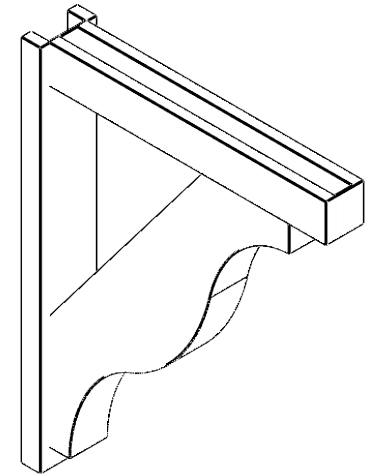

ITEM NUMBER: OUTUROC040X060X32000X40000X040X020X040FST44RCPR

4"W TOP X 6"W BACK X 32"D X 40"H X 4"T TOP X 2"T BACK TIMBERTHANE ROUGH CEDAR FUNSTON FAUX WOOD OPEN OUTLOOKER, BLOCK TOP AND BACK, 4"W CLOSED BRACE, PRIMED TAN

SIDE PROFILE

FRONT PROFILE

ISOMETRIC

GENERATED DATE : 07/06/2023

EKENA MILLWORK
2300 WEST MAIN ST.
CLARKSVILLE, TX 75426
TOLL FREE: 866-607-0453
WWW.EKENAMILLWORK.COM

NOTES

1. INSTALLATION TO BE COMPLETED IN ACCORDANCE WITH MANUFACTURER'S SPECIFICATIONS.
2. DRAWING MAY NOT BE TO SCALE
3. THIS DRAWING IS INTENDED FOR DESIGN AND PLANNING PURPOSES ONLY.
4. ALL INFORMATION CONTAINED HEREIN WAS CURRENT AT THE TIME OF DEVELOPMENT BUT MUST BE REVIEWED AND APPROVED BY THE PRODUCT MANUFACTURER TO BE CONSIDERED ACCURATE.
5. TIMBERTHANE ARCHITECTURAL PRODUCTS ARE MADE FROM HIGH DENSITY URETHANE AND COME FACTORY PRIMED