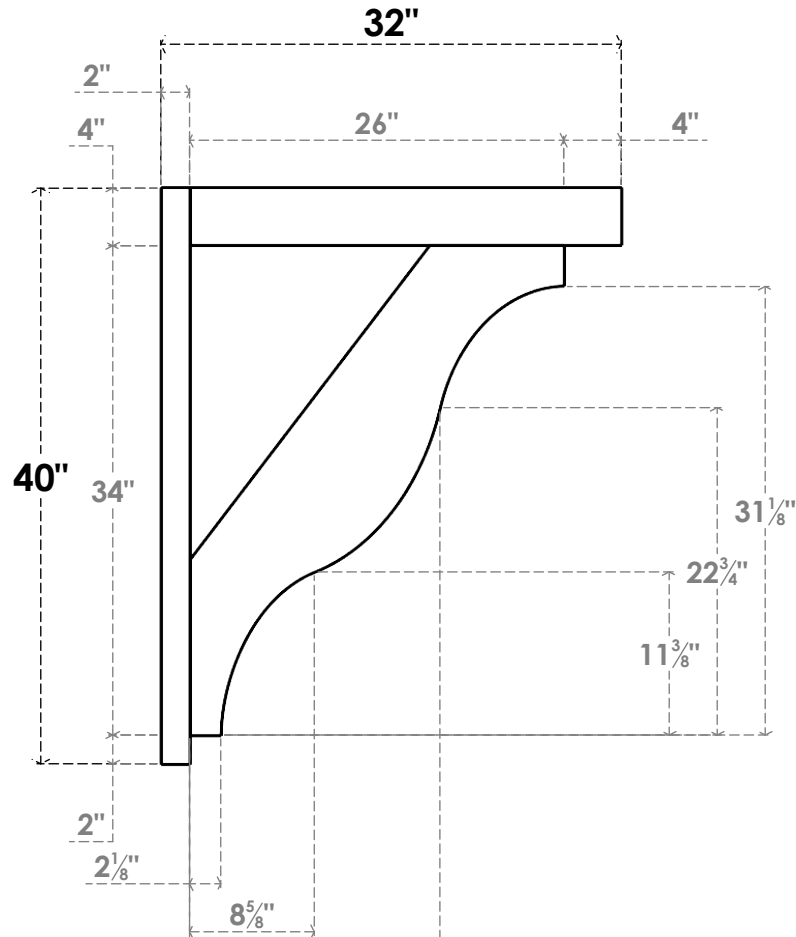

ITEM NUMBER: OUTUROC040X060X32000X40000X040X020X040FST44RCPR

4"W TOP X 6"W BACK X 32"D X 40"H X 4"T TOP X 2"T BACK TIMBERTHANE ROUGH CEDAR FUNSTON FAUX WOOD OPEN OUTLOOKER, BLOCK TOP AND BACK, 4"W CLOSED BRACE, PRIMED TAN

SIDE PROFILE

FRONT PROFILE

ISOMETRIC

GENERATED DATE : 07/06/2023

EKENA MILLWORK
2300 WEST MAIN ST.
CLARKSVILLE, TX 75426
TOLL FREE: 866-607-0453
WWW.EKENAMILLWORK.COM

NOTES

1. INSTALLATION TO BE COMPLETED IN ACCORDANCE WITH MANUFACTURER'S SPECIFICATIONS.
2. DRAWING MAY NOT BE TO SCALE
3. THIS DRAWING IS INTENDED FOR DESIGN AND PLANNING PURPOSES ONLY.
4. ALL INFORMATION CONTAINED HEREIN WAS CURRENT AT THE TIME OF DEVELOPMENT BUT MUST BE REVIEWED AND APPROVED BY THE PRODUCT MANUFACTURER TO BE CONSIDERED ACCURATE.
5. TIMBERTHANE ARCHITECTURAL PRODUCTS ARE MADE FROM HIGH DENSITY URETHANE AND COME FACTORY PRIMED