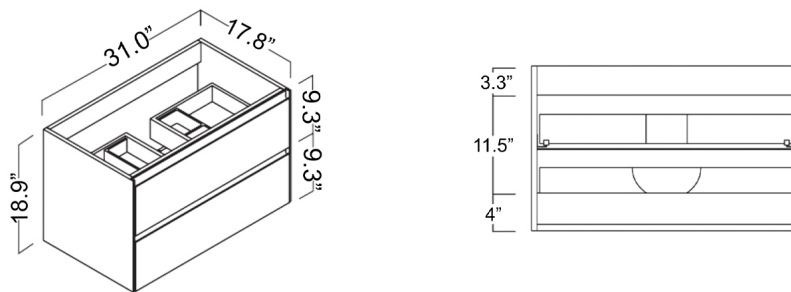

* WS Bath Collections reserves the right to revise dimensions or information on this sheet without notice

Collection Perla	Model Perla C80.000	Dimensions Metric <i>1 inch = 2.54 cm</i> <i>1 inch = 25.4 mm</i>	 1051 Lea Drive - Collegeville, PA 19426 Tel. 215 513 9400 - Fax 610 831 0215 www.ws bathcollections.com - info@ws bathcollections.com
------------------------------	---------------------------------	--	---

Perla C80

Sink

Base Unit

Technical information

Organizer unit.

Adjustable front.

Soft close.

Hettich sliding system.

Glossy lacquered finish.

- Height and depth adjustable suspension.
- 2 adjustable drawers and door with silent-low closing and integrated handles.
- 22 mm MDF front / 19 mm white finish.
16 mm MDF side panels.

Collection |
Perla

Model |
Perla C80

Dimensions Metric

1 inch = 2.54 cm

1 inch = 25.4 mm

WS®
BATH
COLLECTIONS

1051 Lea Drive - Collegeville, PA 19426
Tel. 215 513 9400 - Fax 610 831 0215

www.ws bathcollections.com - info@ws bathcollections.com