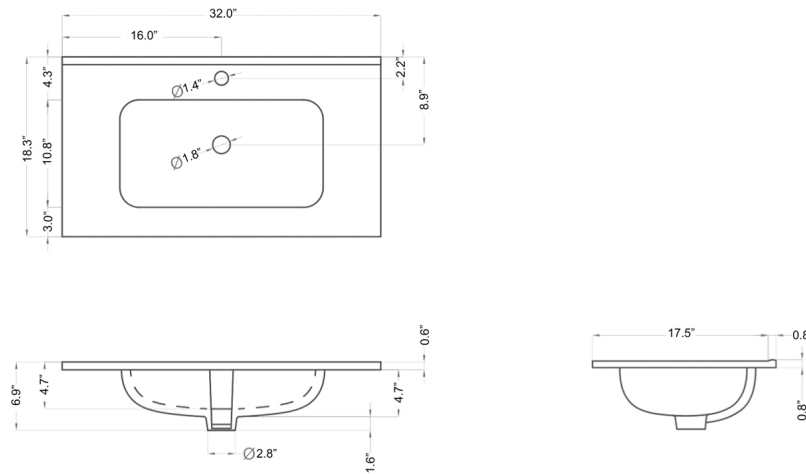

Perla C80.000

Features

- Vanity Base Unit
- Available in 3 Finishes: Glossy White, Natural Oak, and Grey Pine
- Wall-hung design offers a clean, streamlined look
- Two soft close drawers with organizer in upper drawer
- Hettich sliding system
- Fully assembled
- Structure and front made of engineered wood in wood finishes and high gloss lacquered
- Handle integrated in front of furniture
- Does not include vanity top or sink
- Made in Spain

* WS Bath Collections reserves the right to revise dimensions or information on this sheet without notice

Collection Perla	Model Perla C80.000	Dimensions Metric <i>1 inch = 2.54 cm</i> <i>1 inch = 25.4 mm</i>	 1051 Lea Drive - Collegeville, PA 19426 Tel. 215 513 9400 - Fax 610 831 0215 www.ws bathcollections.com - info@ws bathcollections.com
------------------------------	---------------------------------	--	---

Perla C80

Sink

Base Unit

Technical information

Organizer unit.

Adjustable front.

Soft close.

Hettich sliding system.

Collection |
Perla

Model |
Perla C80

Dimensions Metric

1 inch = 2.54 cm

1 inch = 25.4 mm

WS®
BATH
COLLECTIONS

1051 Lea Drive - Collegeville, PA 19426
Tel. 215 513 9400 - Fax 610 831 0215

www.ws bathcollections.com - info@ws bathcollections.com