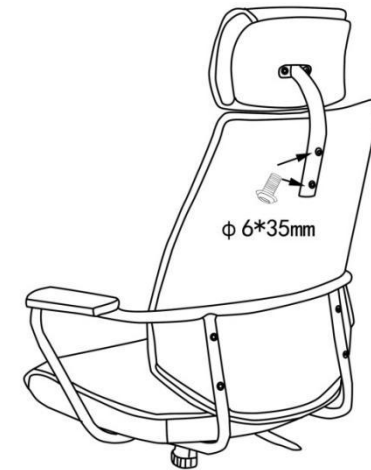

PARTS AND HARDWARE.

Image	Description	Q' TY
	Allan Key	1Pc
	Alan Screw	4Pcs
	Base	1Pc
	Castor	5Pcs
	Base	1Pc
	Castor	5Pcs

NOTES.

Thank you for purchasing this quality product! Be sure to check all packing material carefully for small part that may have come loose inside the carton during shipping.

CAUTION: The item is heavy; assembly should be performed by two people.

STEP 1.

STEP 2.

STEP 3.