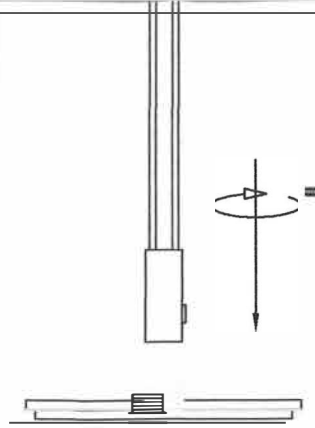

INSTALL INSTRUCTION

1

2

3

Warning:

1. Please wear gloves during the installation.
2. Do not install on ceiling which is damp or with wet lime water. Cut off the electricity before installation in case of being shocked.
3. Make sure the connected bolt is tightly locked