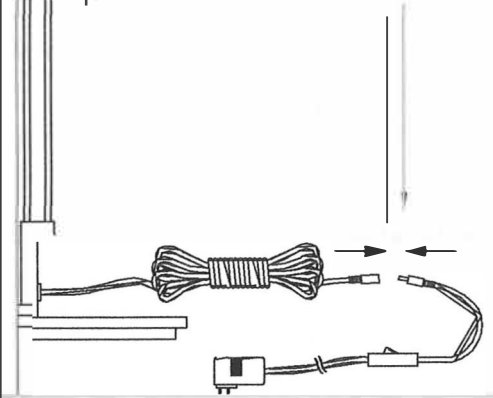

INSTALL INSTRUCTION

1

2

3

Warning:

1. Please wear gloves during the installation.
2. Do not install on ceiling which is damp or with wet lime water. Cut off the electricity before installation in case of being shocked.
3. Make sure the connected bolt is tightly locked

before getting through the electricity.

5. Do not cut off the electricity before washing or repairing, and use the scour without causticity.
6. Please cut off the electricity and wait until the bulb gets cooling before replacing the bulb in case of being burned