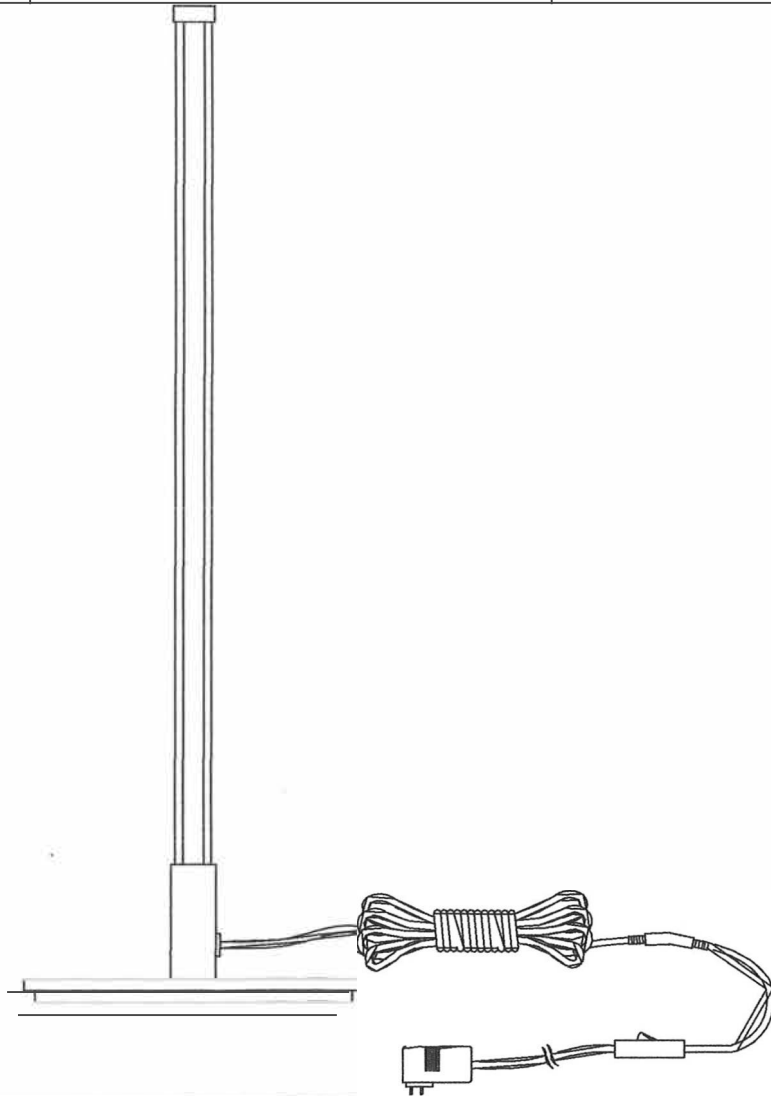

INSTALL INSTRUCTION

1

2

3

Warning:

1. Please wear gloves during the installation.
2. Do not install on ceiling which is damp or with wet lime water. Cut off the electricity before installation in case of being shocked.
3. Make sure the connected bolt is tightly locked