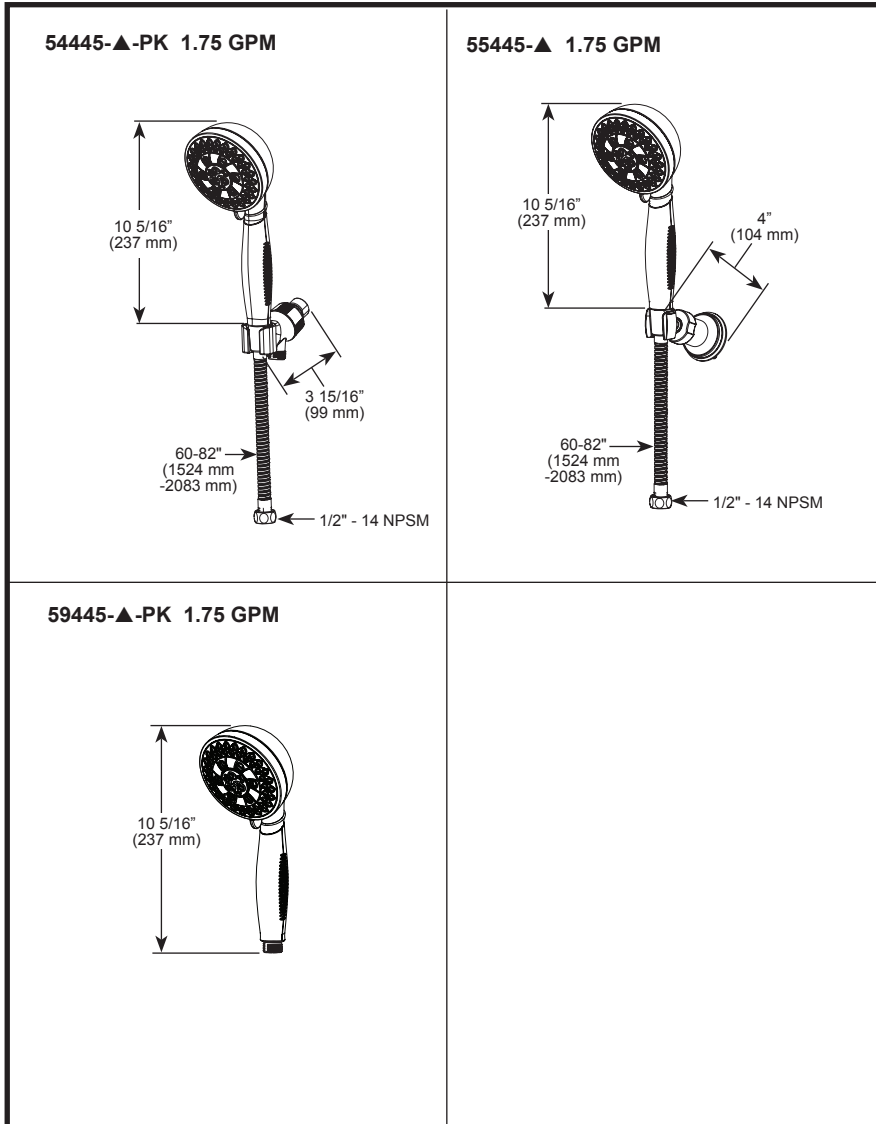

▲ Designate proper finish suffix

COMPLIES WITH:

- ASME A112.18.1 / CSA B125.1 ◆
- EPA WaterSense®

♿ ICC/ANSI A117.1

- Your Delta hand shower incorporates a backflow protection system that has been tested to be in compliance with ASME A112.18.3 and ASME A112.18.1/CSA B125.1. It incorporates two certified check valves in series, which operate independently and are integral, non-serviceable parts of the wand assembly.

Delta Faucet Company

55 E. 111th Street, Carmel, IN 46280
350 South Edgeware Road, St. Thomas, ON N5P 4L1
© 2025 Delta Faucet Company

Delta Faucet Company reserves the right (1) to make changes in specifications and materials, and (2) to change or discontinue models, both without notice or obligation. Dimensions are for reference only. See current full-line price book or www.deltafaucet.com for finish options and product availability.