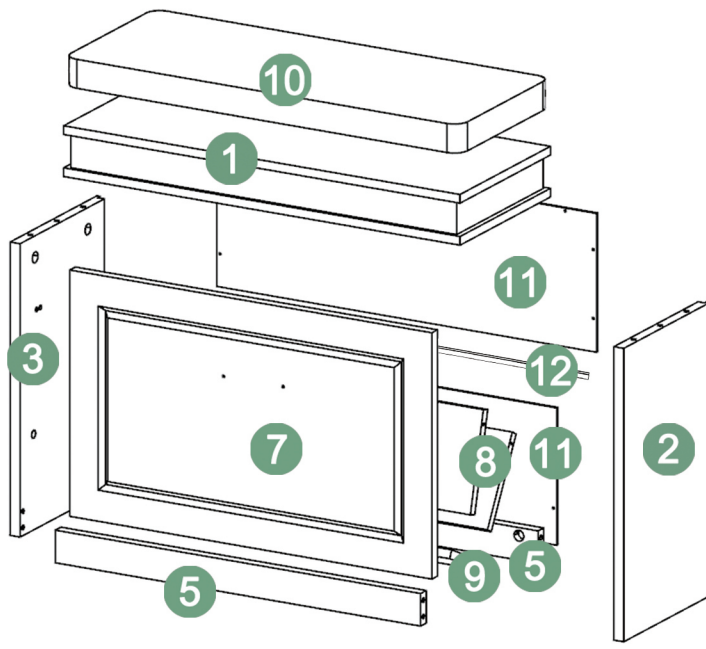

FSR82-K-W

2020-01

SoBuy®

TOOLS:

UNIT:MM

1	2	3	5 × 2	7	8 × 2	9	10	11 × 2	12
600×240×70	398×230×15	398×230×15	553×45×15	548×340×15	543×140×12	543×80×12	600×240×40	575×190×3	550

UNIT:MM

A × 8	B × 8	D × 6	E × 2	F × 12	G × 2	H × 2	J	K	L	M × 4	N × 16	Q × 2
M6×35	φ 14.5×9.5	φ 6×30	M4×14	M3×16	φ 12×φ 19×10.5	M9×26×18	207/225×230×95	207/225×230×95	81.5×33	30×15	M2.5×10	M4×14

BOLT INSTALLATION AS BELOW:

	BOLT
	Connecting piece

X	✓
Adjust connecting piece direction if condition as illustrated	Insert bolt when Connecting piece under Such condition

A1.

A2.

A3.

A4.

Pour en savoir plus:
www.quefairedemesdechets.fr