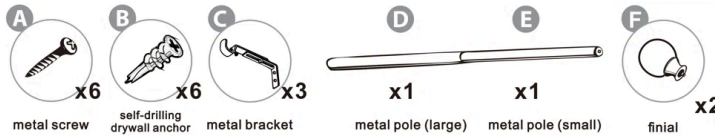

SINGLE ROD SET (36-72" / 91-183cm) INSTALLATION INSTRUCTIONS

MODE D'EMPLOI TRINGLE SIMPLE
INSTRUCCIONES PARA UNA VARILLA INDIVIDUAL
MONTAGEANLEITUNG
GÄRDINENSTANGE SET (EINFACH), KURZ
CONJUNTO DE VARÃO, CURTO

1 Tip: May make a tiny indentation on the mark with a nail or screwdriver tip Mark the insertion position	2 No need to pre-drill any hole Install the self-drilling anchor by a screwdriver	3 or use a drill with a screwdriver bit Screw the anchor until it flush with wall
4 Place the metal bracket over the anchor and align the screw tip with anchor. Tighten the metal screws until bracket is fastened	5 Install 3 metal brackets if extra support is needed	6 Use a screwdriver to adjust the bracket projection
7 Extend the telescoping rod to the desired length and insert a finial to one end	8 Place the curtain to the metal rod	9 Rest the rod onto the bracket and secure it by tightening the set screw and finial

EN Care Instructions: Clean with a soft cloth. Do not use abrasive cleaning agents, solvents or polishes.

FR Instructions d'entretien : Nettoyez avec un chiffon doux et humide. N'utilisez pas de produits nettoyants abrasifs, de solvants ou de produits à polir.

ES Instrucciones para el mantenimiento Limpie con un paño suave. No utilice limpiadores abrasivos, solventes o pulidores.

DE Pflegehinweise: Reinigung mit einem weichen Tuch. Verwenden Sie keine scheuernden Reinigungsmittel, Lösungsmittel oder Reiniger.

PT Instruções de limpeza: Limpar com um pano macio. Não utilizar agentes abrasivos, solventes ou polidores.

36-72_Single Rod Set (11/25)