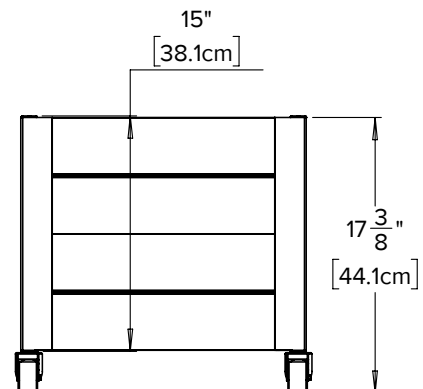

WEAREVITA.COM
 Click - Cliquer - Hacer Clic
 "Chat"

WEAREVITA.COM/SUPPORT

HELLO@WEAREVITA.COM

1-800-282-9346

@VITAHOMEANDGARDEN

PRODUCT DIMENSIONS

DIMENSIONS DU PRODUIT

DIMENSIONES DEL PRODUCTO

Item No.	Part Number (White)	Part Number (Slate)	Description	Dimensions	Qty.
1	10341	16358	Long Wallboard	20" x 7 3/8" (50.7cm x 18.6cm)	4
2	10339	16356	Post	14 7/8" (37.7 cm)	4
3	20016	20066	Short Screw	#8 x 5/8" (1.6 cm)	16
4	10345	16362	Floor Brace	13 3/8" (34.1 cm)	2
5	20047	20080	Long Screw	#8 x 1 1/4" (3.2 cm)	6
6	10342	16359	Short Wallboard	16" x 7 3/8" (40.5cm x 18.6cm)	4
7	20111	20111	Caster Wheel	3 3/8" (8.4 cm)	4
8	10346	16363	Floorboard	20" x 7 3/8" (50.7 cm x 18.6 cm)	1
9	10347	16364	Notched Floorboard	20" x 8 1/2" (50.7 cm x 21.7 cm)	1

PARTS LIST
LISTE DES PIÈCES
LISTADO DE PIEZAS

1 x4

2 x4

3 x16

4 x2

5 x6

6 x4

7 x4