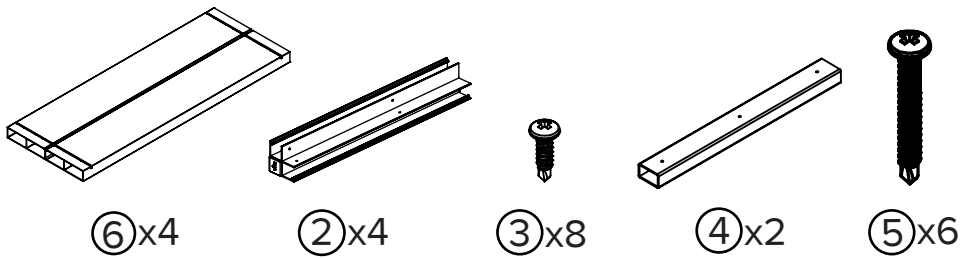

ASSEMBLE SHORT WALLBOARD AND FLOOR BRACE
ASSEMBLEZ LES PAROIS ET LE SUPPORT DE PLANCHER
MONTE LOS PANELES DE PARED Y EL SOPORTE DEL SUELO