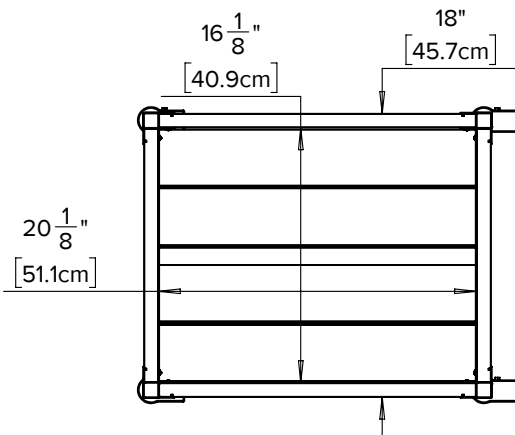

WEAREVITA.COM
 Click - Cliquer - Hacer Clic
 "Chat"

WEAREVITA.COM/SUPPORT

HELLO@WEAREVITA.COM

1-800-282-9346

@VITAHOMEANDGARDEN

PRODUCT DIMENSIONS

DIMENSIONS DU PRODUIT

DIMENSIONES DEL PRODUCTO

Item No.	Part Number (White)	Part Number (Slate)	Description	Dimensions	Qty.
1	10341	16358	Long Wallboard	20" x 7 3/8" (50.7cm x 18.6cm)	4
2	10339	16356	Post	14 7/8" (37.7 cm)	4
3	20016	20066	Short Screw	#8 x 5/8" (1.6 cm)	16
4	10345	16362	Floor Brace	13 3/8" (34.1 cm)	2
5	20047	20080	Long Screw	#8 x 1 1/4" (3.2 cm)	6
6	10342	16359	Short Wallboard	16" x 7 3/8" (40.5cm x 18.6cm)	4
7	20111	20111	Caster Wheel	3 3/8" (8.4 cm)	4
8	10346	16363	Floorboard	20" x 7 3/8" (50.7 cm x 18.6 cm)	1
9	10347	16364	Notched Floorboard	20" x 8 1/2" (50.7 cm x 21.7 cm)	1

PARTS LIST
LISTE DES PIÈCES
LISTADO DE PIEZAS

1 x4

2 x4

3 x16

4 x2

5 x6

6 x4

7 x4