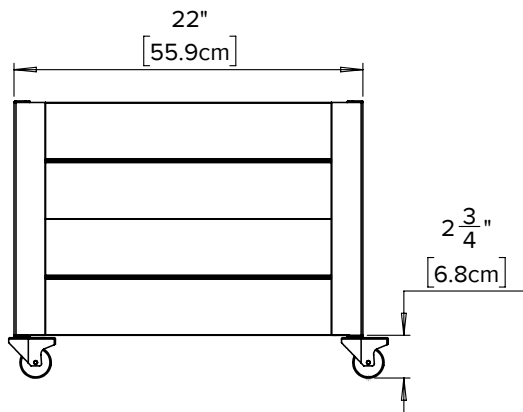

WEAREVITA.COM
 Click - Cliquer - Hacer Clic
 "Chat"

WEAREVITA.COM/SUPPORT

HELLO@WEAREVITA.COM

1-800-282-9346

@VITAHOMEANDGARDEN

PRODUCT DIMENSIONS

DIMENSIONS DU PRODUIT

DIMENSIONES DEL PRODUCTO

Item No.	Part Number (White)	Part Number (Slate)	Description	Dimensions	Qty.
1	10341	16358	Long Wallboard	20" x 7 3/8" (50.7cm x 18.6cm)	4
2	10339	16356	Post	14 7/8" (37.7 cm)	4
3	20016	20066	Short Screw	#8 x 5/8" (1.6 cm)	16
4	10345	16362	Floor Brace	13 3/8" (34.1 cm)	2
5	20047	20080	Long Screw	#8 x 1 1/4" (3.2 cm)	6
6	10342	16359	Short Wallboard	16" x 7 3/8" (40.5cm x 18.6cm)	4
7	20111	20111	Caster Wheel	3 3/8" (8.4 cm)	4
8	10346	16363	Floorboard	20" x 7 3/8" (50.7 cm x 18.6 cm)	1
9	10347	16364	Notched Floorboard	20" x 8 1/2" (50.7 cm x 21.7 cm)	1

PARTS LIST
LISTE DES PIÈCES
LISTADO DE PIEZAS

1 x4

2 x4

3 x16

4 x2

5 x6

6 x4

7 x4