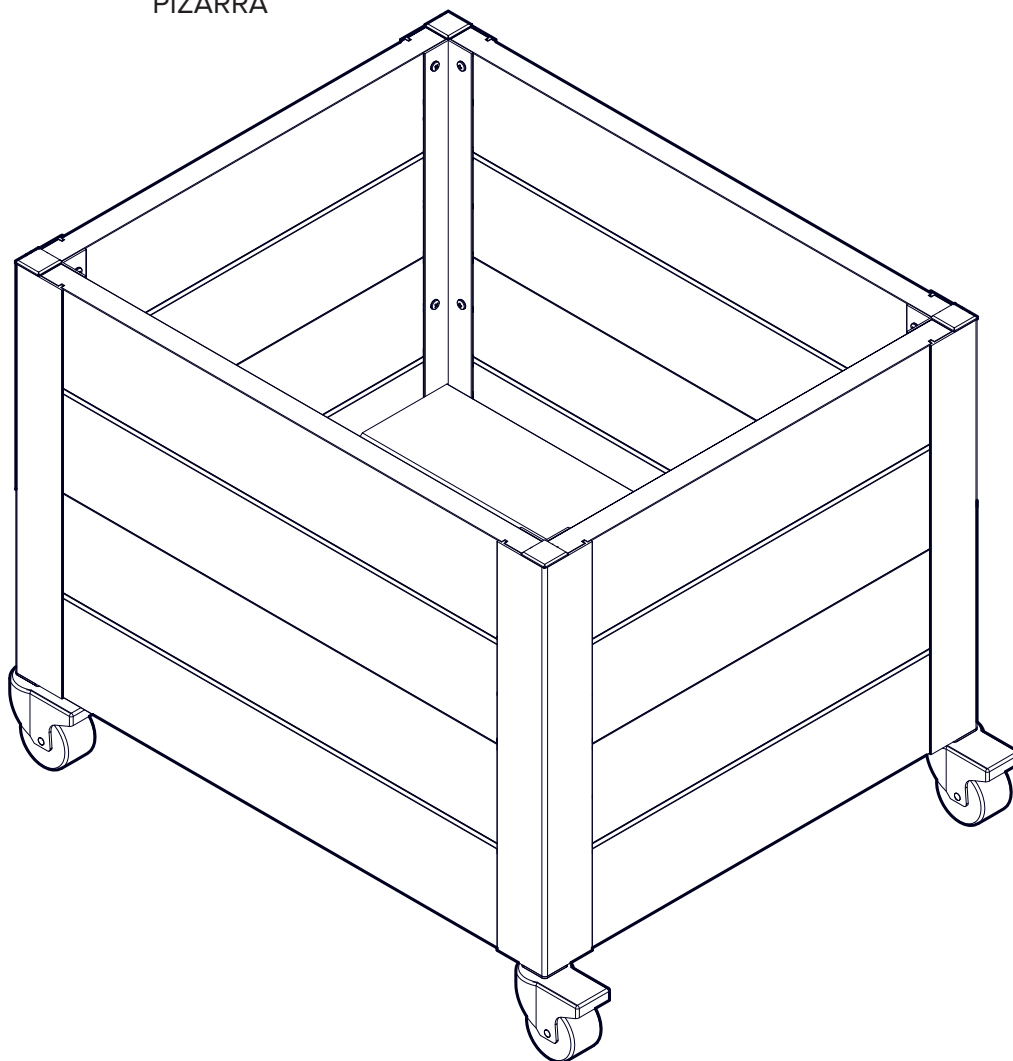

ROLLER GARDEN JARDINIÈRE À ROUES JARDÍN RODANTE

VT17129 / VT17637

WHITE
BLANC
BLANCO

SLATE
ARDOISE
PIZARRA