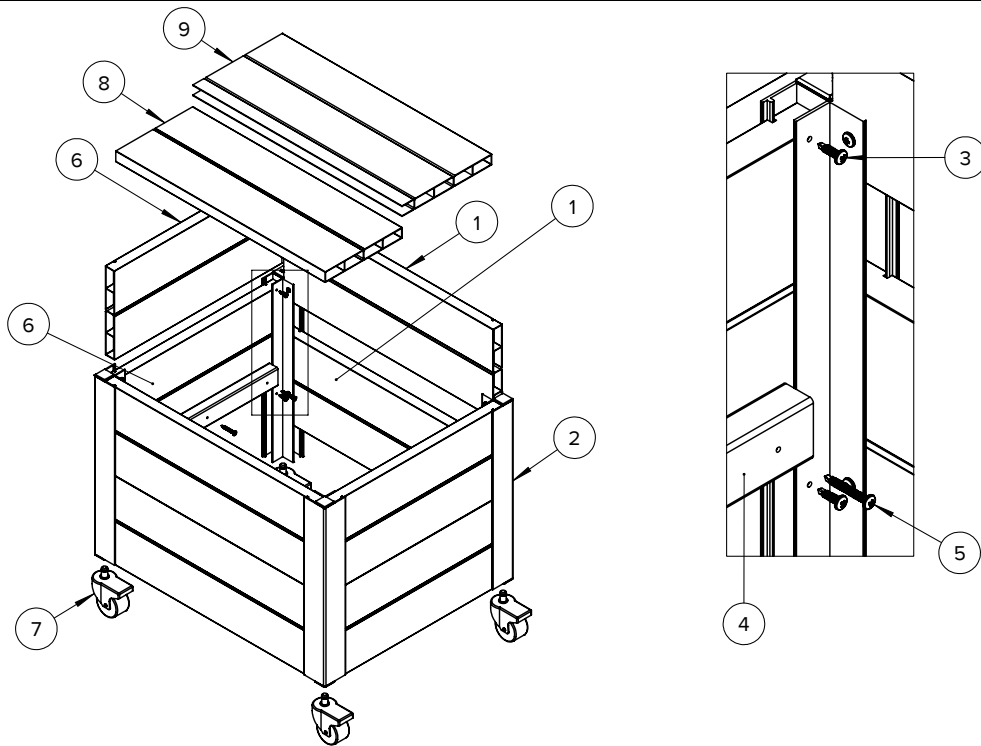

Item No.	Part Number (White)	Part Number (Slate)	Description	Dimensions	Qty.
1	10341	16358	Long Wallboard	20" x 7 3/8" (50.7cm x 18.6cm)	4
2	10339	16356	Post	14 7/8" (37.7 cm)	4
3	20016	20066	Short Screw	#8 x 5/8" (1.6 cm)	16
4	10345	16362	Floor Brace	13 3/8" (34.1 cm)	2
5	20047	20080	Long Screw	#8 x 1 1/4" (3.2 cm)	6
6	10342	16359	Short Wallboard	16" x 7 3/8" (40.5cm x 18.6cm)	4
7	20111	20111	Caster Wheel	3 3/8" (8.4 cm)	4
8	10346	16363	Floorboard	20" x 7 3/8" (50.7 cm x 18.6 cm)	1
9	10347	16364	Notched Floorboard	20" x 8 1/2" (50.7 cm x 21.7 cm)	1

PARTS LIST
LISTE DES PIÈCES
LISTADO DE PIEZAS

1 x4

2 x4

3 x16

4 x2

5 x6

6 x4

7 x4