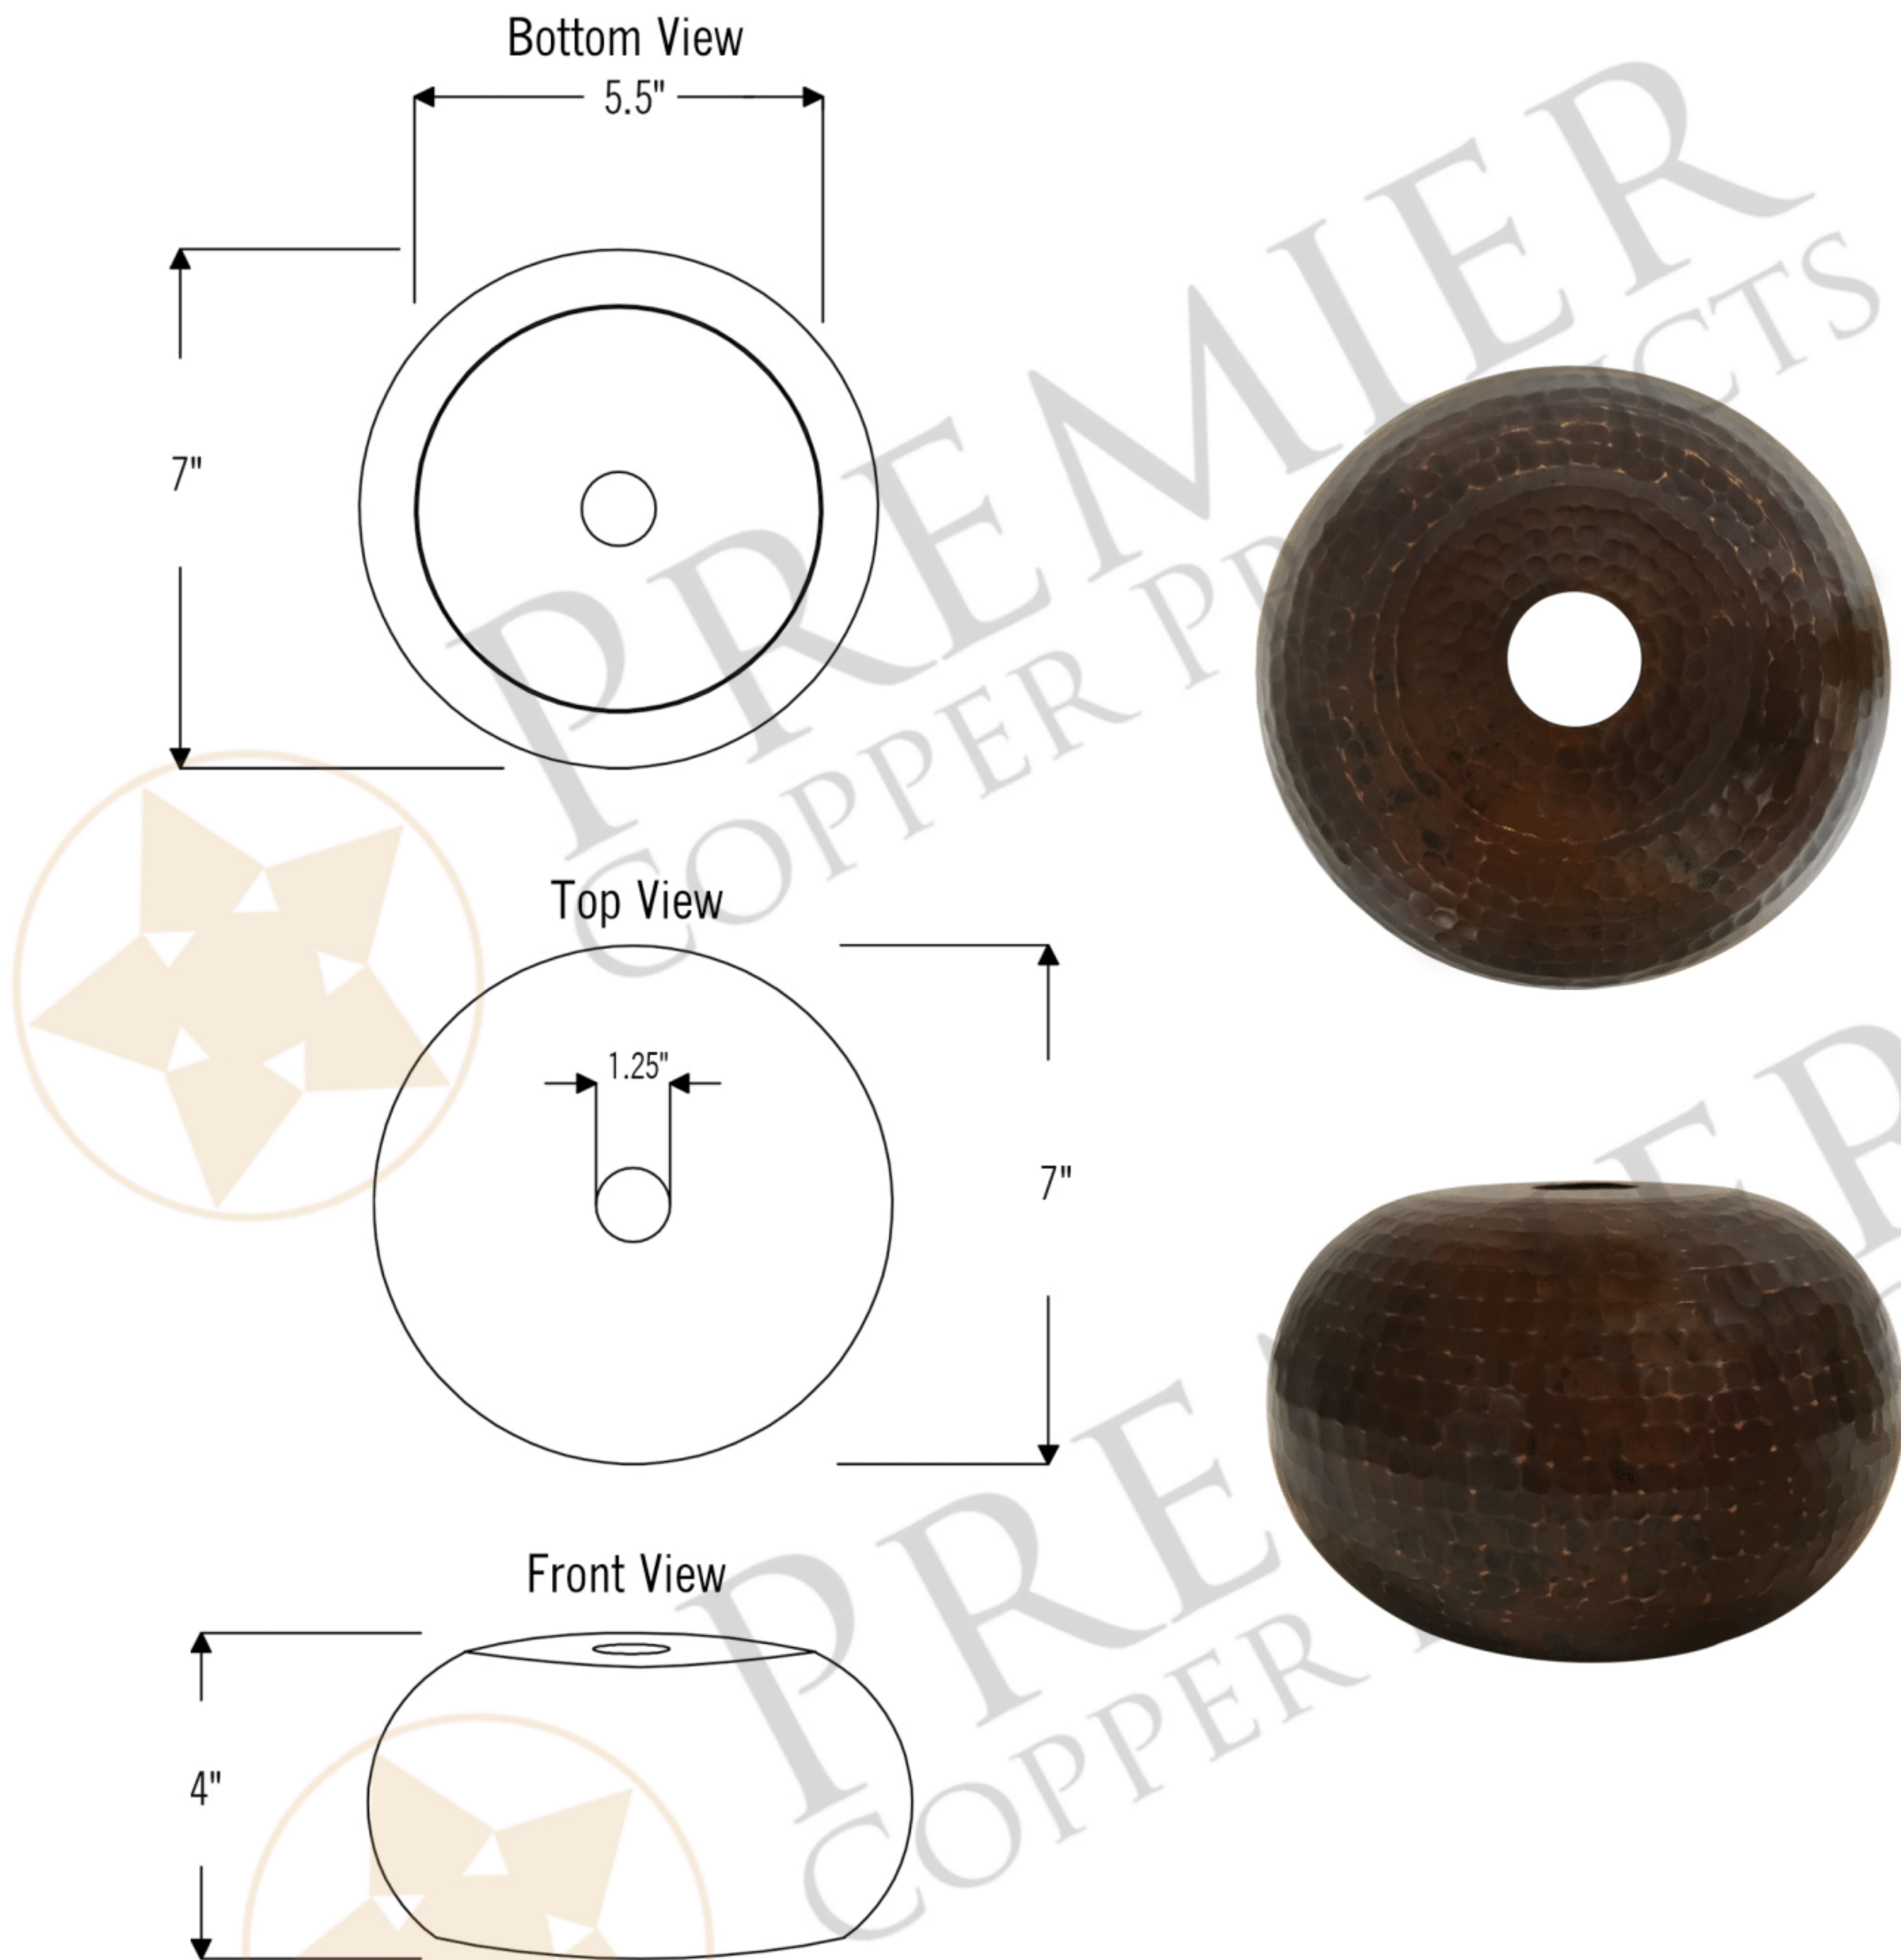

**PREMIER**  
COPPER PRODUCTS

**MODEL NUMBER: SH-L600DB**

- \* Description: Hand Hammered Copper 7" Globe Pendant Light Shade
- \* Copper Shade Only
- \* Canopy Kit NOT Included
- \* Pendant Type: Down Lighting
- \* Outer Dimension: 7" x 4"
- \* Socket Hole Dimension: 1.25"
- \* Finish: Oil Rubbed Bronze
- \* Material Gauge: 18