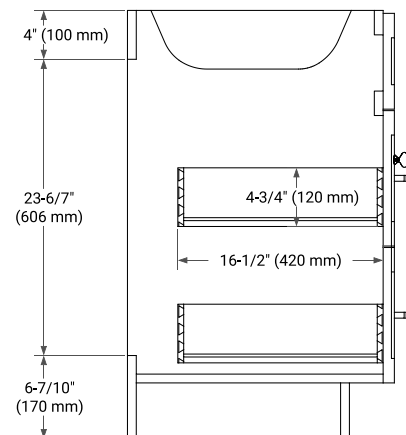

48" SINGLE SINK BASE CABINET

BASE CABINET DIMENSIONS

48" W x 21.5" D x 34.5" H

FEATURES

- Solid wood frame & plywood panels
- Dovetail drawers and joints
- Soft closing doors & drawers

HARDWARE FINISHES*

Brushed Nickel Satin Brass Matte Black Polished Chrome

PLAN VIEW

48" SINGLE OVAL SINK COUNTERTOP WITH 1.5 IN. THICKNESS

OVERALL DIMENSIONS

48.25" W x 22" D x 1.5" H

COUNTERTOP OPTIONS

Carrara White Quartz

FEATURES

- Solid countertop with mitered edges & seams
- Undermount white oval sink
- Pre-drilled for 8" widespread faucet

INCLUDED

- Countertop
- Matching Backsplash
- Oval Sink

COUNTERTOP PLAN VIEW

EDGE SIDE VIEW

THREE DIMENSIONAL COUNTERTOP VIEW