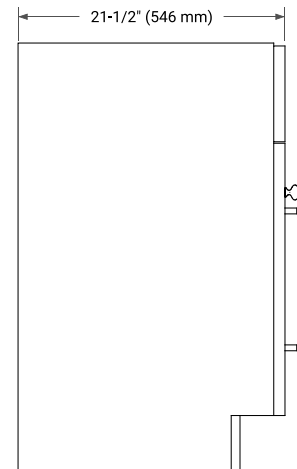

48" SINGLE SINK BASE CABINET

BASE CABINET DIMENSIONS

48" W x 21.5" D x 34.5" H

FEATURES

- Solid wood frame & plywood panels
- Dovetail drawers and joints
- Soft closing doors & drawers

HARDWARE FINISHES*

Brushed Nickel Satin Brass Matte Black Polished Chrome

PLAN VIEW

48" SINGLE OVAL SINK COUNTERTOP WITH 1.5 IN. THICKNESS

OVERALL DIMENSIONS

48.25" W x 22" D x 1.5" H

COUNTERTOP OPTIONS

Carrara White Quartz

FEATURES

- Solid countertop with mitered edges & seams
- Undermount white oval sink
- Pre-drilled for 8" widespread faucet

INCLUDED

- Countertop
- Matching Backsplash
- Oval Sink

COUNTERTOP PLAN VIEW

EDGE SIDE VIEW

THREE DIMENSIONAL COUNTERTOP VIEW