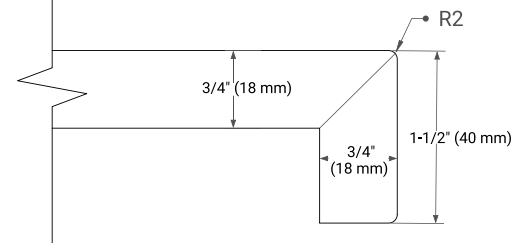

PLAN VIEW

48" SINGLE OVAL SINK COUNTERTOP WITH 1.5 IN. THICKNESS

OVERALL DIMENSIONS

48.25" W x 22" D x 1.5" H

COUNTERTOP OPTIONS

Carrara White Quartz

FEATURES

- Solid countertop with mitered edges & seams
- Undermount white oval sink
- Pre-drilled for 8" widespread faucet

INCLUDED

- Countertop
- Matching Backsplash
- Oval Sink

COUNTERTOP PLAN VIEW

EDGE SIDE VIEW

THREE DIMENSIONAL COUNTERTOP VIEW