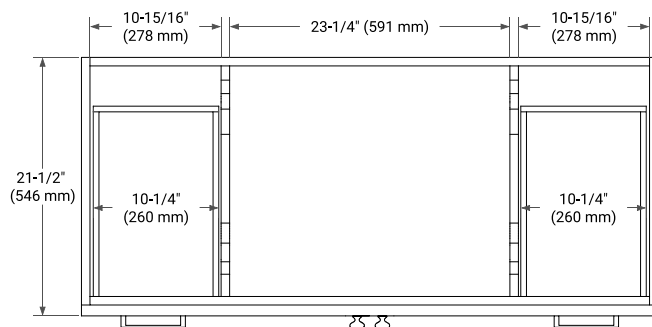

48" SINGLE SINK BASE CABINET

BASE CABINET DIMENSIONS

48" W x 21.5" D x 34.5" H

FEATURES

- Solid wood frame & plywood panels
- Dovetail drawers and joints
- Soft closing doors & drawers

HARDWARE FINISHES*

Brushed Nickel Satin Brass Matte Black Polished Chrome

PLAN VIEW

48" SINGLE OVAL SINK COUNTERTOP WITH 1.5 IN. THICKNESS

OVERALL DIMENSIONS

48.25" W x 22" D x 1.5" H

COUNTERTOP OPTIONS

Carrara White Quartz

FEATURES

- Solid countertop with mitered edges & seams
- Undermount white oval sink
- Pre-drilled for 8" widespread faucet

INCLUDED

- Countertop
- Matching Backsplash
- Oval Sink

COUNTERTOP PLAN VIEW

EDGE SIDE VIEW

THREE DIMENSIONAL COUNTERTOP VIEW