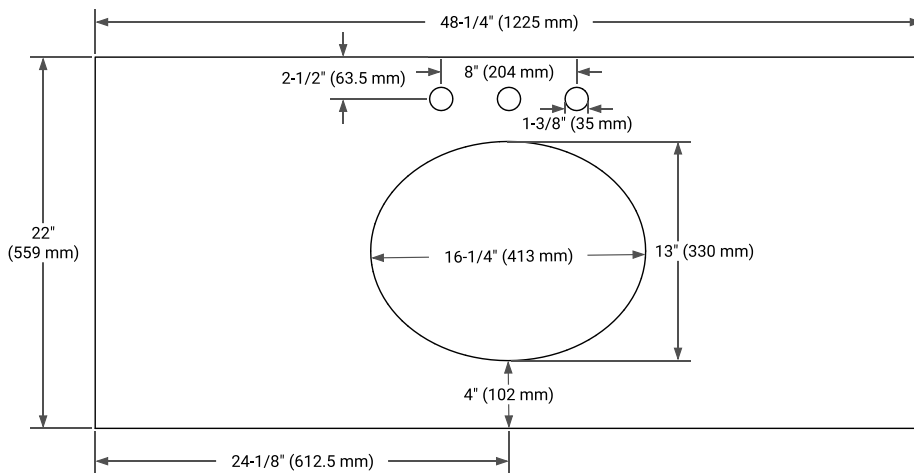

48" SINGLE SINK BASE CABINET

BASE CABINET DIMENSIONS

48" W x 21.5" D x 34.5" H

FEATURES

- Solid wood frame & plywood panels
- Dovetail drawers and joints
- Soft closing doors & drawers

HARDWARE FINISHES*

Brushed Nickel Satin Brass Matte Black Polished Chrome

PLAN VIEW

48" SINGLE OVAL SINK COUNTERTOP WITH 1.5 IN. THICKNESS

OVERALL DIMENSIONS

48.25" W x 22" D x 1.5" H

COUNTERTOP OPTIONS

Carrara White Quartz

FEATURES

- Solid countertop with mitered edges & seams
- Undermount white oval sink
- Pre-drilled for 8" widespread faucet

INCLUDED

- Countertop
- Matching Backsplash
- Oval Sink

COUNTERTOP PLAN VIEW

EDGE SIDE VIEW

THREE DIMENSIONAL COUNTERTOP VIEW