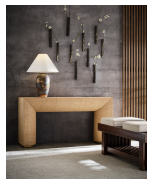

## 61302 • Chaiki Table Lamp

26.5h x 8.5w x 8.5d  
Ceramic/Porcelain  
Shiga/Brown/Green

*The Chaiki Table Lamp, part of the Shiga collection, is hand turned with special local sandy clay from the bed of Lake Biwa creating this unique, durable artful lamp completed with cloth wiring and a refined rolled-edge lined shade. Made in Japan.*