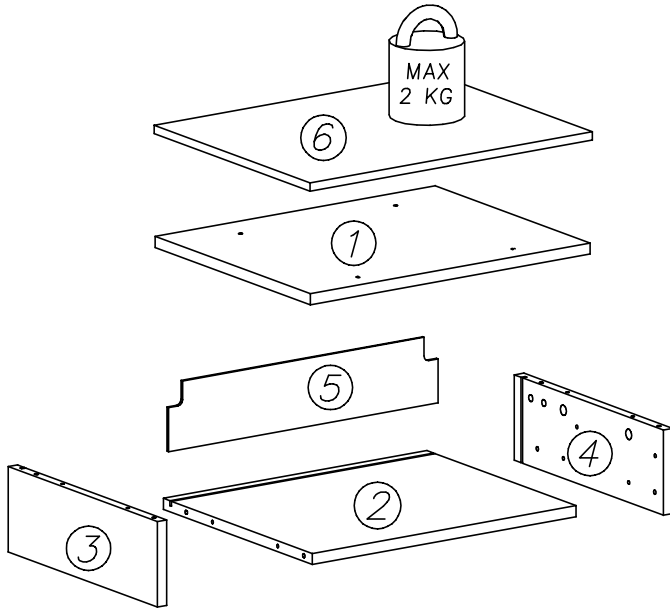

Owner Manual

G42		G34	
6x14	x...(4)	3,5x16	x...(1)

U15L		U15R		H2		246mm	x...(2)	F4		x...(1)
K1		G55		N1		I1		W1		x...(1)
ø15x12	x...(8)	6x22	x...(4)	M4x9	x...(2)	x...(2)	x...(2)	x...(1)	GLUE, LEIM, LEPIDLO, LIM	
K10		G50		W2		A6		B2		x...(8)
x...(8)	6x13	x...(4)	x...(1)	x...(1)	ø7x40	x...(4)	ø6x35	x...(8)		