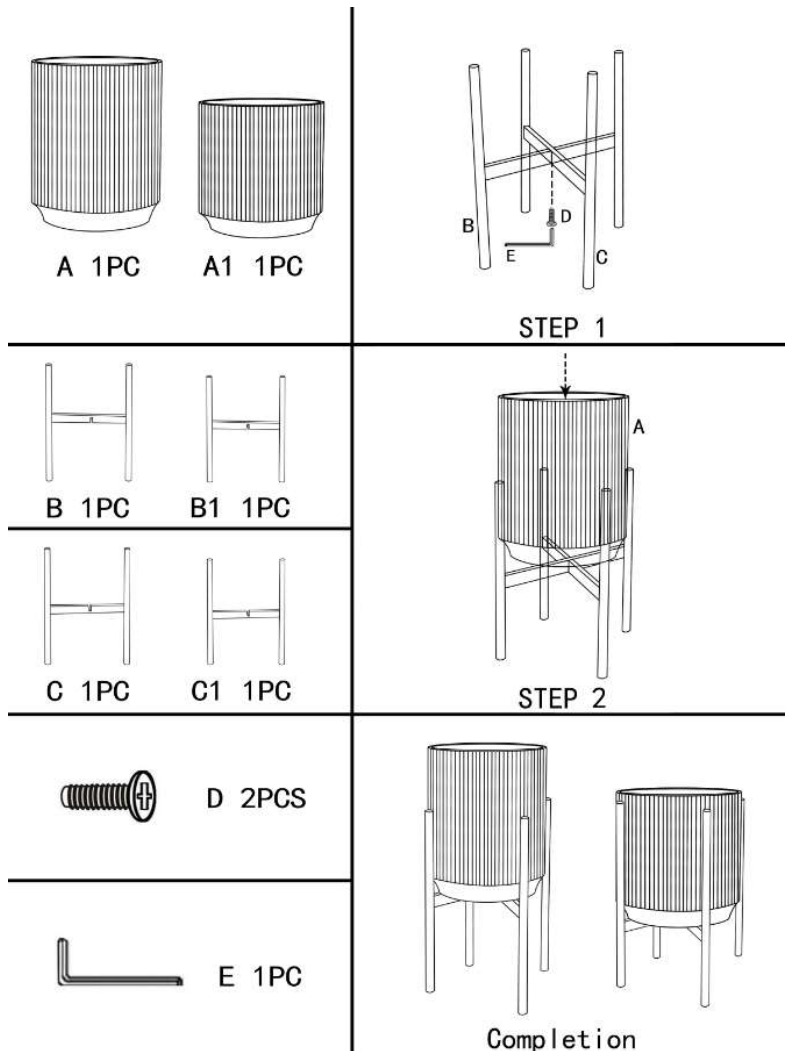

Instruction Manual

Please save this manual for future reference.

Product Name:	2-Pc Textured Round White Metal Cachepot Planters with Gold Stands
----------------------	--

PLEASE READ ALL INSTRUCTIONS BEFORE ASSEMBLY.

Unpack all parts from the packaging inside the carton to ensure there are no missing or damaged parts. If any parts are missing or damaged, do not attempt to assemble or use the product.

Planter Stand Assembly:

Important:

Tighten each screw to assemble the stands. DO NOT over tighten as this may strip the screws. The metal cachepot planters are not waterproof or watertight. Not meant for direct planting. Place artificial or real potted plants inside the metal pots to dress up your planter pots. Remove the potted plants before watering them.