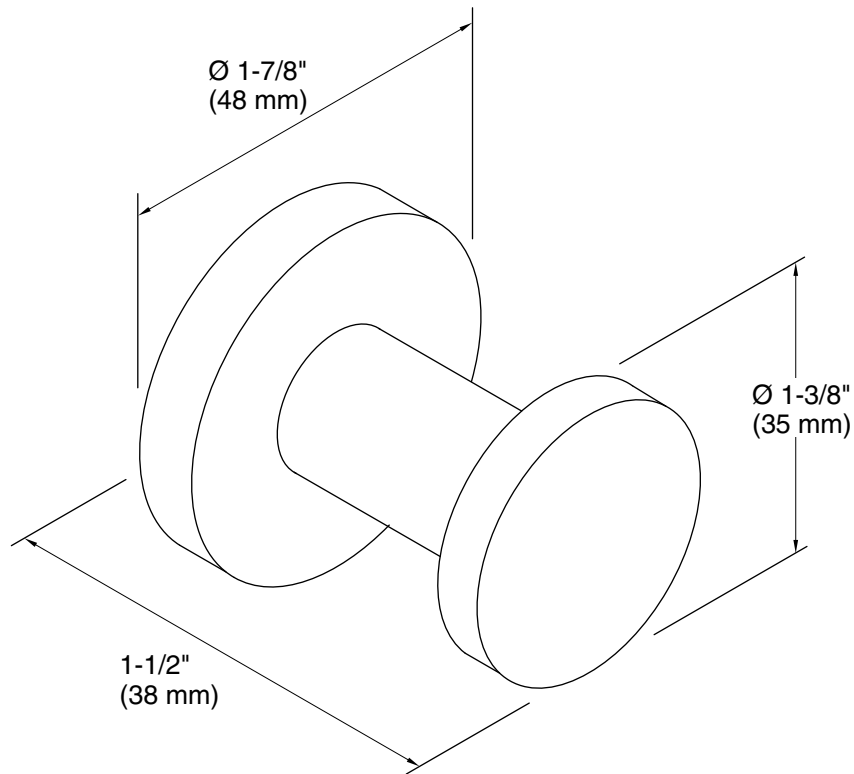

KOHLER® Faucet Lifetime Limited Warranty

See website for detailed warranty information.

Technical Information

All product dimensions are nominal.

Material: Brass, Zinc

Notes

Install this product according to the installation guide.