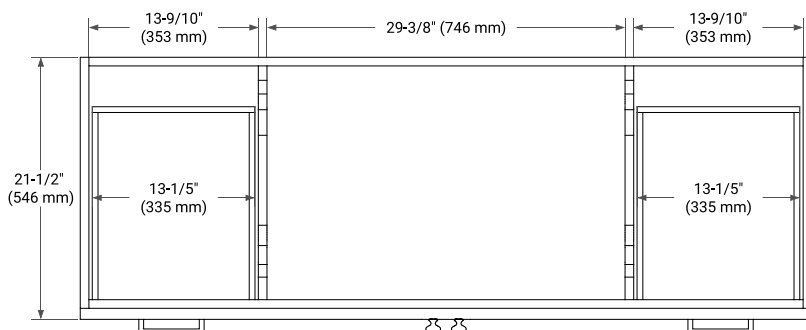

60" SINGLE SINK BASE CABINET

BASE CABINET DIMENSIONS

60" W x 21.5" D x 34.5" H

FEATURES

- Solid wood frame & plywood panels
- Dovetail drawers and joints
- Soft closing doors & drawers

HARDWARE FINISHES*

Brushed Nickel   Satin Brass   Matte Black   Polished Chrome

Hardware comes preinstalled with the illustrated option. Other finishes are available on our online store if you prefer a different one.

AVAILABLE COLORS

White   Grey   Midnight Blue   Black

FRONT VIEW

SIDE VIEW

PLAN VIEW