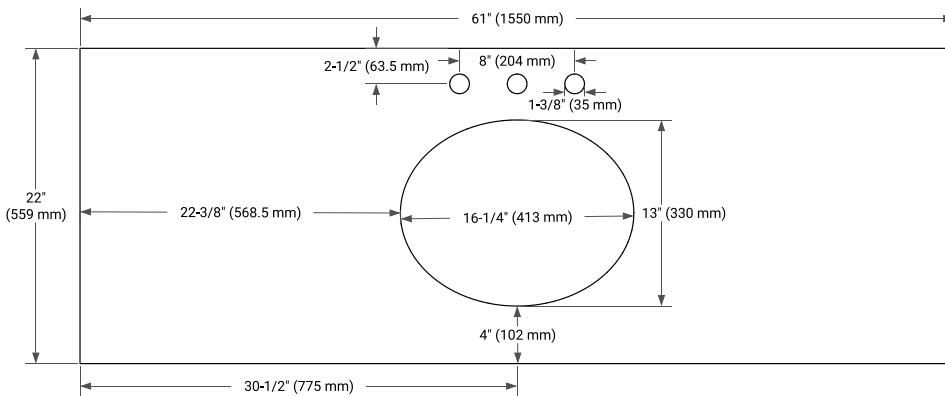

61" SINGLE OVAL SINK COUNTERTOP WITH 1.5 IN. THICKNESS

OVERALL DIMENSIONS

61" W x 22" D x 1.5" H

COUNTERTOP OPTIONS

FEATURES

- Solid countertop with mitered edges & seams
- Undermount white oval sink
- Pre-drilled for 8" widespread faucet

INCLUDED

- Countertop
- Matching Backsplash
- Oval Sink

COUNTERTOP PLAN VIEW