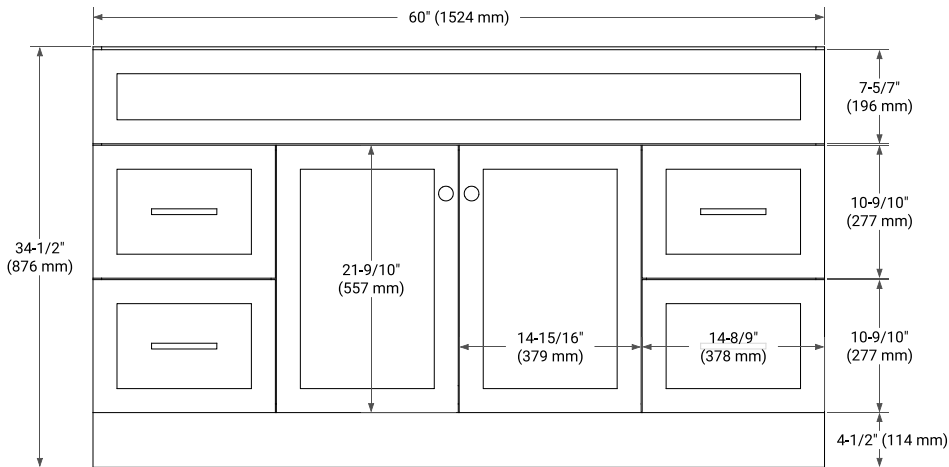

60" SINGLE SINK BASE CABINET

BASE CABINET DIMENSIONS

60" W x 21.5" D x 34.5" H

FEATURES

- Solid wood frame & plywood panels
- Dovetail drawers and joints
- Soft closing doors & drawers

HARDWARE FINISHES*

Brushed Nickel   Satin Brass   Matte Black   Polished Chrome

Hardware comes preinstalled with the illustrated option. Other finishes are available on our online store if you prefer a different one.

AVAILABLE COLORS

White   Grey   Midnight Blue   Black

FRONT VIEW

SIDE VIEW

PLAN VIEW