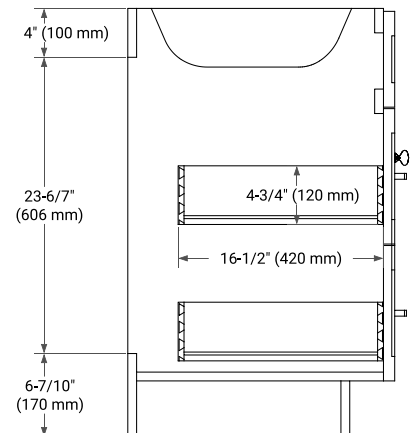

60" SINGLE SINK BASE CABINET

BASE CABINET DIMENSIONS

60" W x 21.5" D x 34.5" H

FEATURES

- Solid wood frame & plywood panels
- Dovetail drawers and joints
- Soft closing doors & drawers

HARDWARE FINISHES*

Brushed Nickel   Satin Brass   Matte Black   Polished Chrome

Hardware comes preinstalled with the illustrated option. Other finishes are available on our online store if you prefer a different one.

AVAILABLE COLORS

White   Grey   Midnight Blue   Black

FRONT VIEW

SIDE VIEW

PLAN VIEW