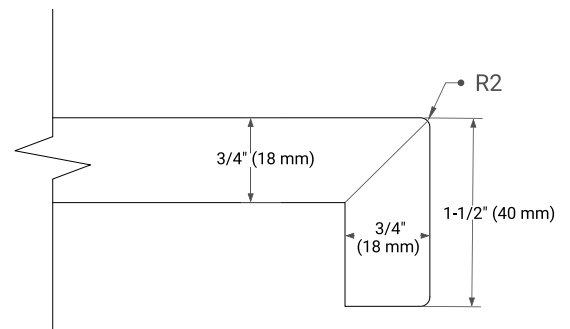

EDGE SIDE VIEW