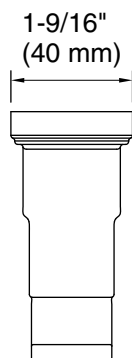

Technical Information

All product dimensions are nominal.

Material: Zinc, Stainless Steel

Notes

Install this product according to the installation instructions.