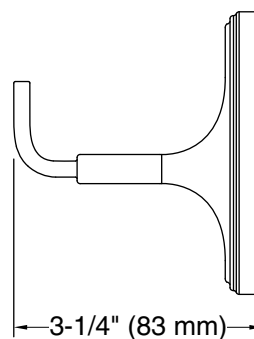

Technical Information

All product dimensions are nominal.

Material: Zinc, Stainless Steel

Notes

Install this product according to the installation instructions.