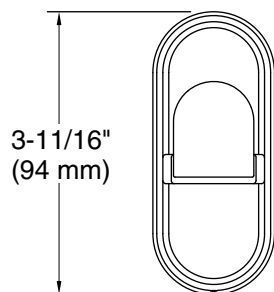

Technical Information

All product dimensions are nominal.

Material: Zinc, Stainless Steel

Notes

Install this product according to the installation instructions.