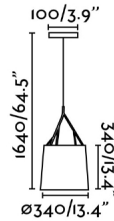

Modern pendant lamp for indoor lighting made from steel with a textile shade. Designed by: Estudi Ribaudí.

General characteristics

Fixation	Ceiling
voltage	120V
Hertz	60Hz
Cable length	0.01 ft
Max. Power	15W