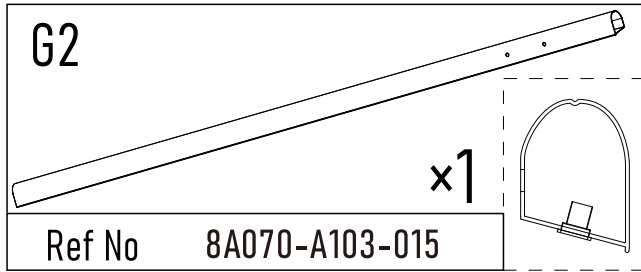

Contents

H x3	H1 x3	I x6	J x10	K x18	L x1
8A070-A103-017	8A070-A103-018	8A070-A103-019	8A070-A103-020	8A070-A103-021	8A070-A103-022
L1 x1	M x1	M1 x1	N x2	O M5X15mm x40	P x1
8A070-A103-023	8A070-A103-024	8A070-A103-025	8A070-A103-026	8A070-A103-027	8A070-A103-028
P1 x1	Q x2	R x2	S M6X53mm x18	T M6X45mm x10	U M6X15mm x30
8A070-A103-029	8A070-A103-030	8A070-A103-031	8A070-A103-032	8A070-A103-033	8A070-A103-034
V x10	W M6X8mm x8	X M6X40mm x16	Y x28	Z x28	AA x8
8A070-A103-035	8A070-A103-036	8A070-A103-037	8A070-A103-038	8A070-A103-039	8A070-A103-040
AB x27	AC M6x58	AE x28	AF x2	AG x1	AH x1
8A070-A103-041	8A070-A103-042	8A070-A103-043	8A070-A103-044	8A070-A103-045	8A070-A103-046