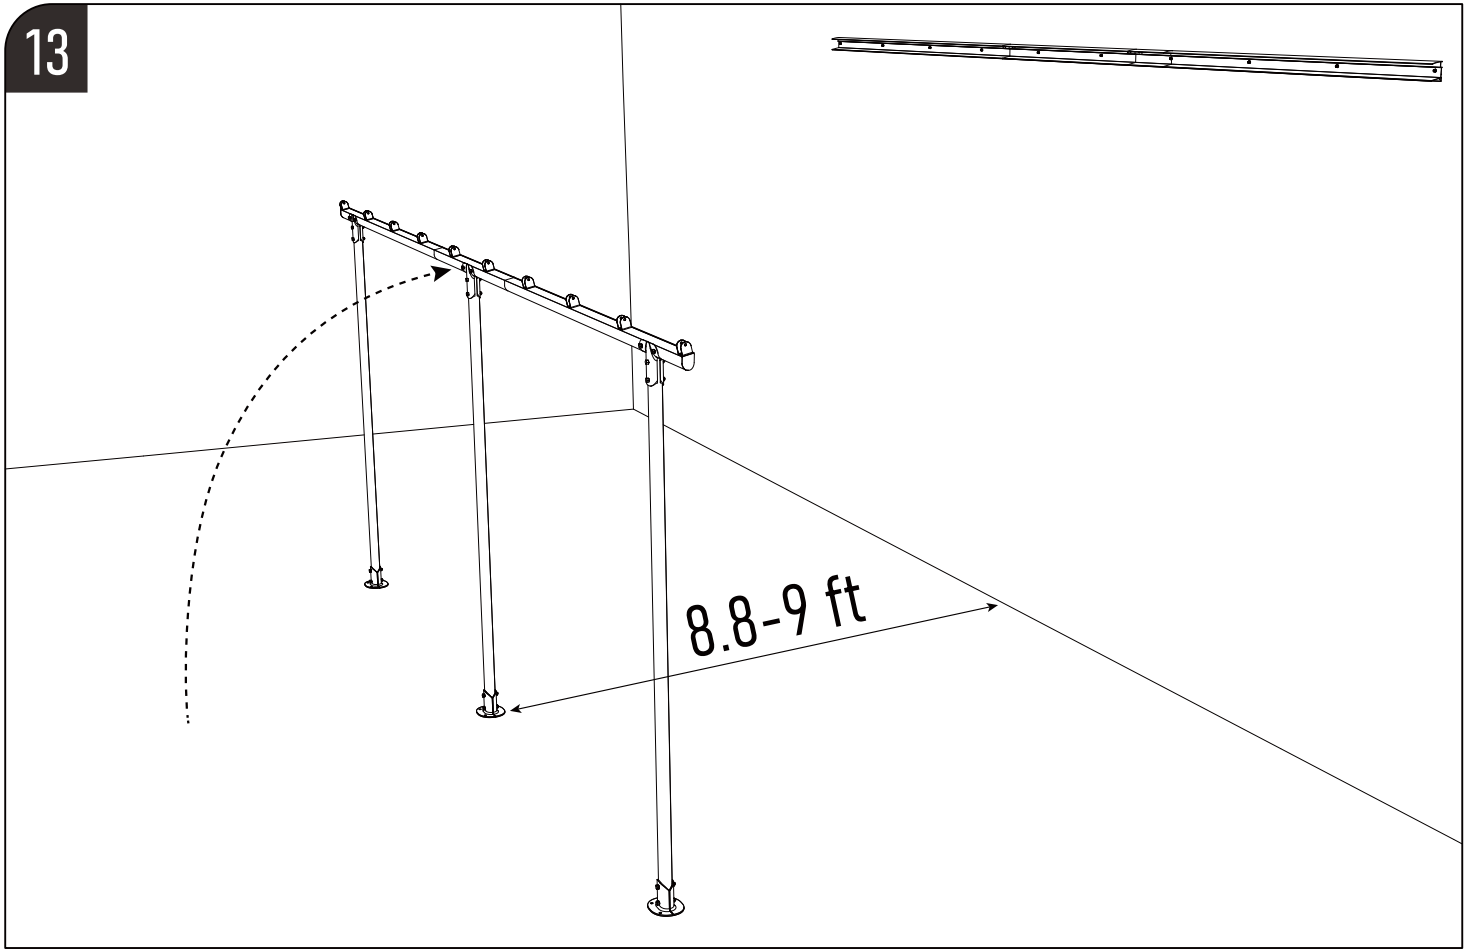

Assembly

13