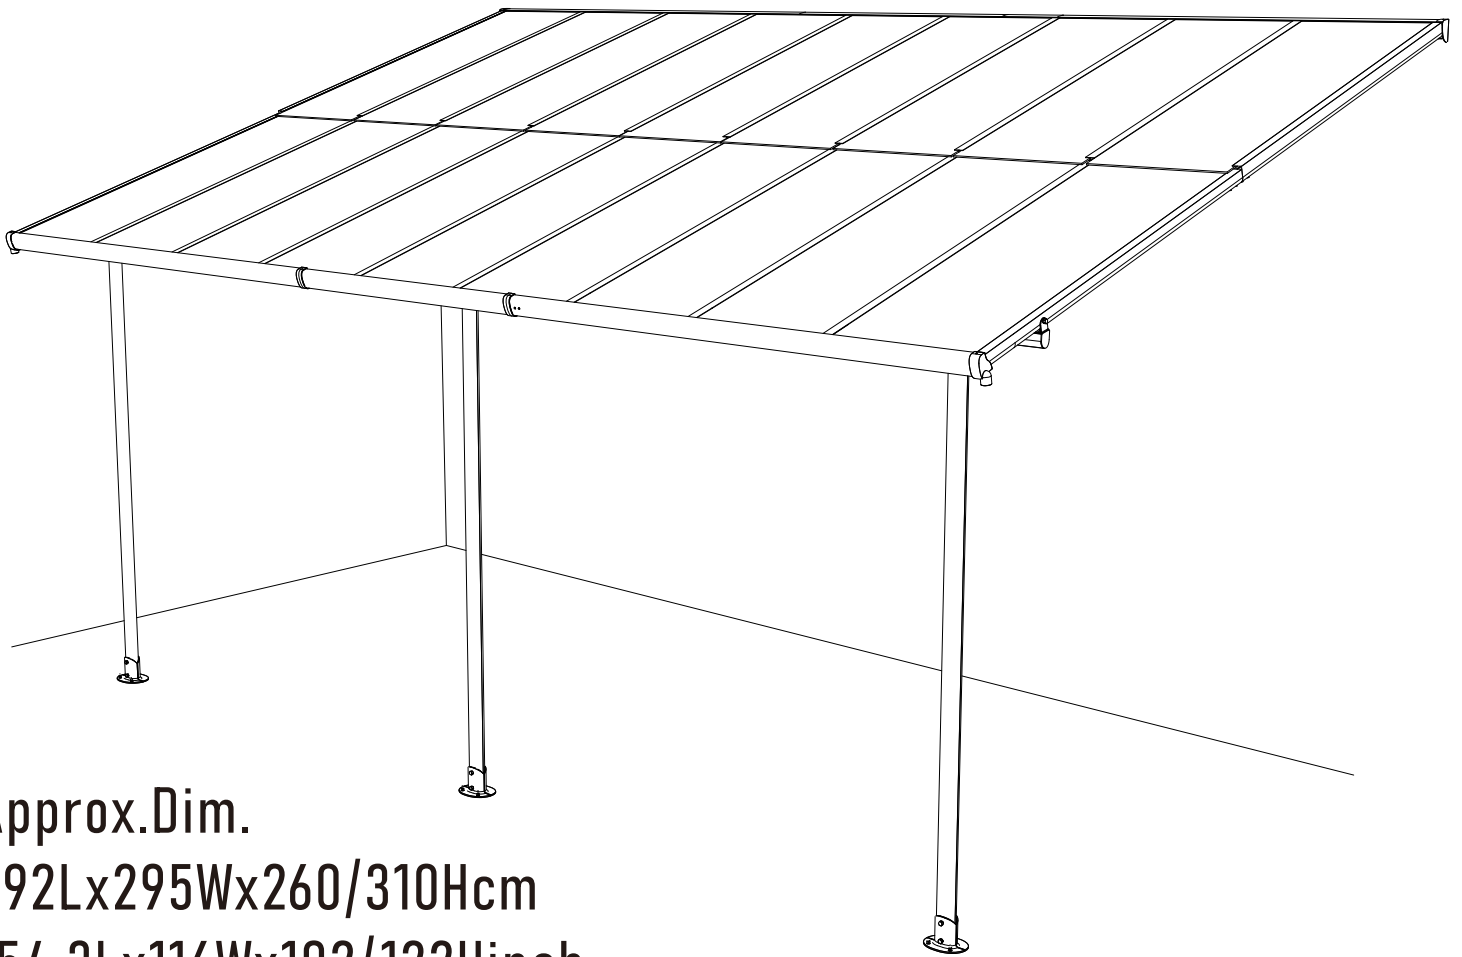

Assembly & Instruction Manual

SKU: A103

Wall mount Gazebo

Installation Guide

Approx. Dim.

392Lx295Wx260/310Hcm

154.3Lx116Wx102/122Hinch

Note: