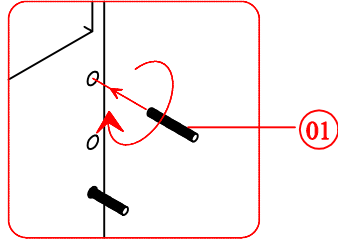

TA83149 ASSEMBLY INSTRUCTION

P1 Headboard (x 1)

P2 Footboard (x 1)

P3 Side rail (x 1)

P4 Center Slat (x 3)

P5 Center Support (x 6)

1 Steel threaded bar (x 8)

3 Hexagonal nut, lock, flat washer (x 8)

2 Half moon washer (x 8)

4 Steel open wrench (x 1)

TA83149 ASSEMBLY INSTRUCTION

Step 1 :

Detail 'A'

Step 2

Detail 'B'

Step 3 :