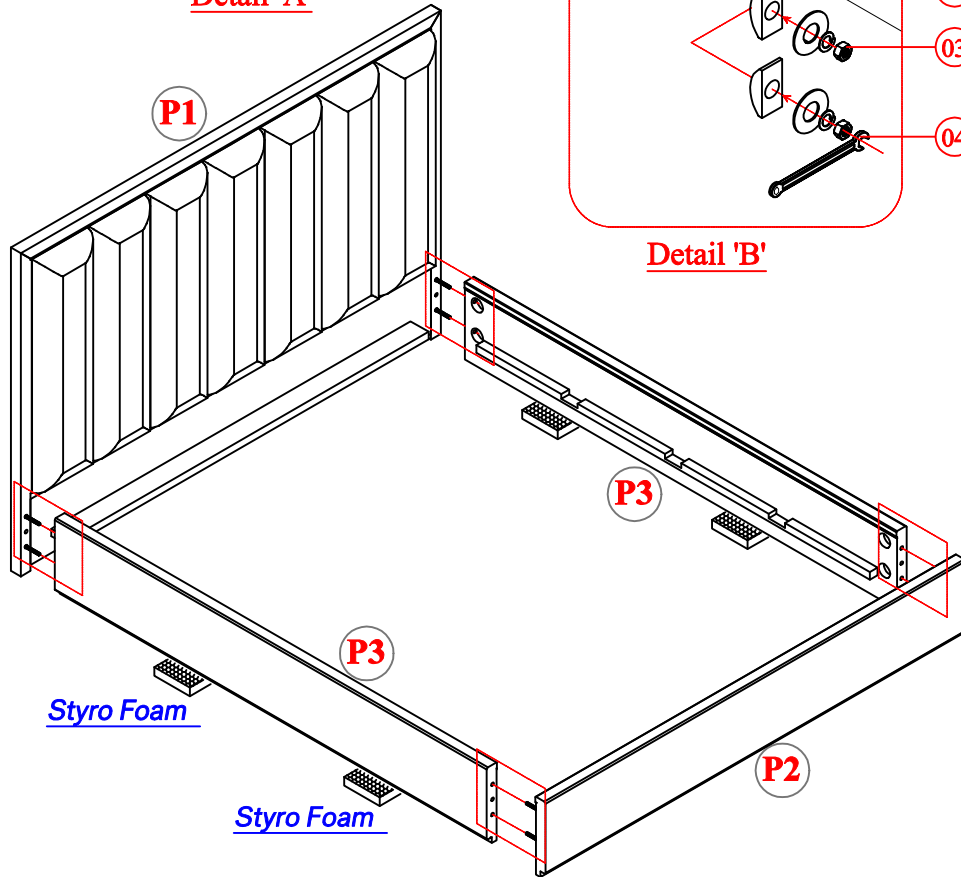

TA83149 ASSEMBLY INSTRUCTION

P1 Headboard (x 1)

P2 Footboard (x 1)

P3 Side rail (x 1)

P4 Center Slat (x 3)

P5 Center Support (x 6)

1 Steel threaded bar (x 8)

3 Hexagonal nut, lock, flat washer (x 8)

2 Half moon washer (x 8)

4 Steel open wrench (x 1)

TA83149 ASSEMBLY INSTRUCTION

Step 1 :

Detail 'A'

Step 2

Detail 'B'

Step 3 :