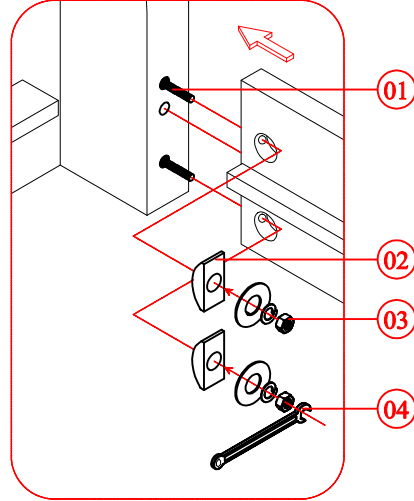

TA83149 ASSEMBLY INSTRUCTION

P1 Headboard (x 1)

P2 Footboard (x 1)

P3 Side rail (x 1)

P4 Center Slat (x 3)

P5 Center Support (x 6)

1 Steel threaded bar (x 8)

3 Hexagonal nut, lock, flat washer (x 8)

2 Half moon washer (x 8)

4 Steel open wrench (x 1)

TA83149 ASSEMBLY INSTRUCTION

Step 1 :

Detail 'A'

Step 2

Detail 'B'

Step 3 :