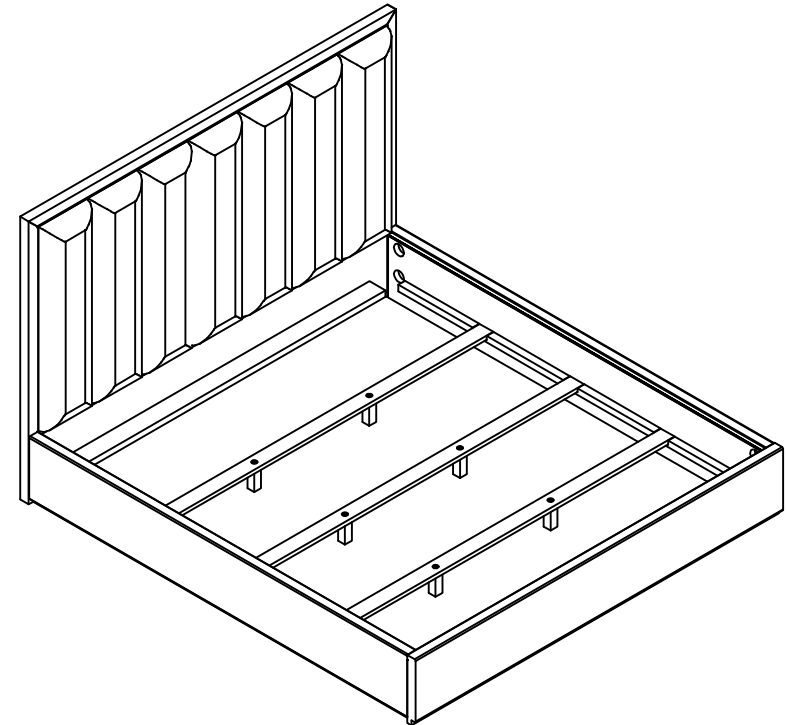

TA83149 ASSEMBLY INSTRUCTION

P1 Headboard (x 1)

P2 Footboard (x 1)

P3 Side rail (x 1)

P4 Center Slat (x 3)

P5 Center Support (x 6)

1 Steel threaded bar (x 8)

3 Hexagonal nut, lock, flat washer (x 8)

2 Half moon washer (x 8)

4 Steel open wrench (x 1)

TA83149 ASSEMBLY INSTRUCTION

Step 1 :

Detail 'A'

Step 2

Detail 'B'

Step 3 :