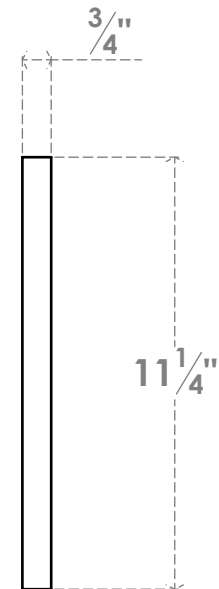

# ITEM NUMBER: S4S1X12X96SWPV

11 1/4"W X 3/4"T X 96"L S4S BOARD, PVC

FRONT PROFILE

SIDE PROFILE

EKENA MILLWORK  
2300 WEST MAIN ST.  
CLARKSVILLE, TX 75426  
TOLL FREE: 866-607-0453  
WWW.EKENAMILLWORK.COM

#### NOTES

1. INSTALLATION TO BE COMPLETED IN ACCORDANCE WITH MANUFACTURER'S SPECIFICATIONS.
2. DRAWING MAY NOT BE TO SCALE
3. THIS DRAWING IS INTENDED FOR DESIGN AND PLANNING PURPOSES ONLY.
4. ALL INFORMATION CONTAINED HEREIN WAS CURRENT AT THE TIME OF DEVELOPMENT BUT MUST BE REVIEWED AND APPROVED BY THE PRODUCT MANUFACTURER TO BE CONSIDERED ACCURATE.