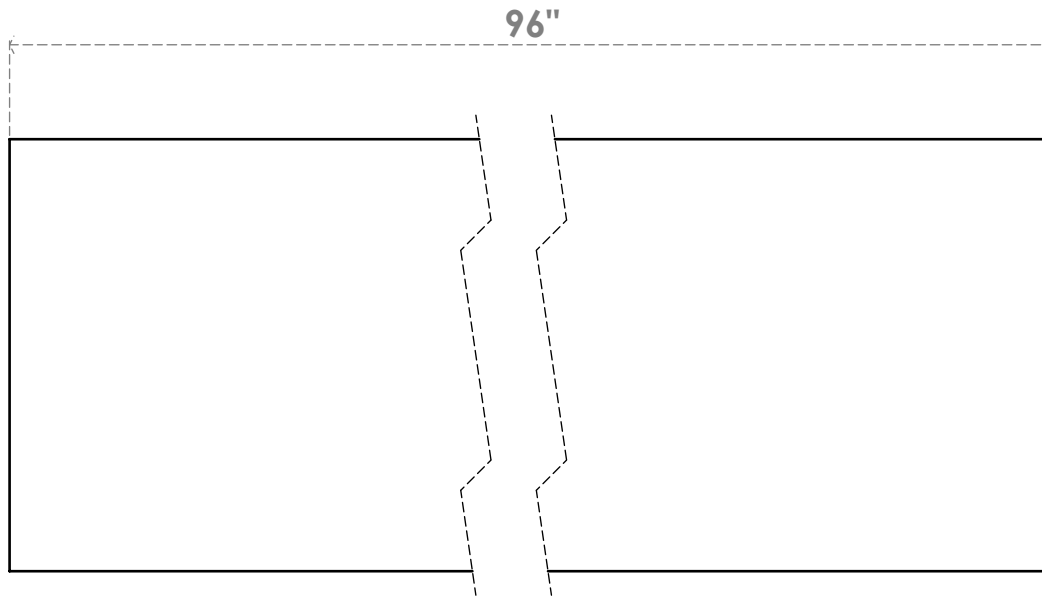

# ITEM NUMBER: S4S1X12X96SWPV

11 1/4"W X 3/4"T X 96"L S4S BOARD, PVC

FRONT PROFILE

SIDE PROFILE

EKENA MILLWORK  
2300 WEST MAIN ST.  
CLARKSVILLE, TX 75426  
TOLL FREE: 866-607-0453  
WWW.EKENAMILLWORK.COM