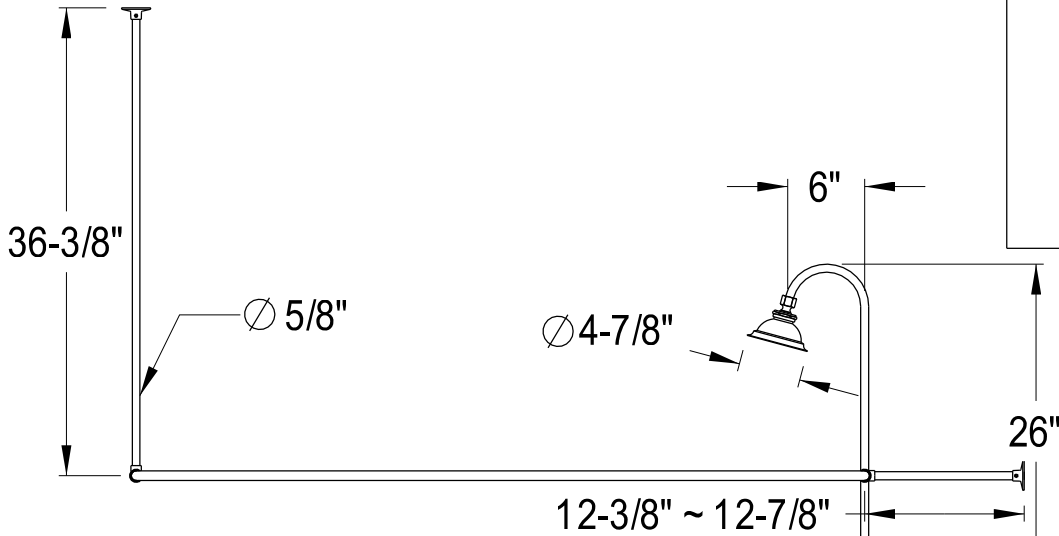

CCK2181 AL

Shower Combo

CC2091,2,5,8
Tub Waste & Overflow, 20 Gauge

CC471,2,5,8
Double Offset Bath Supply