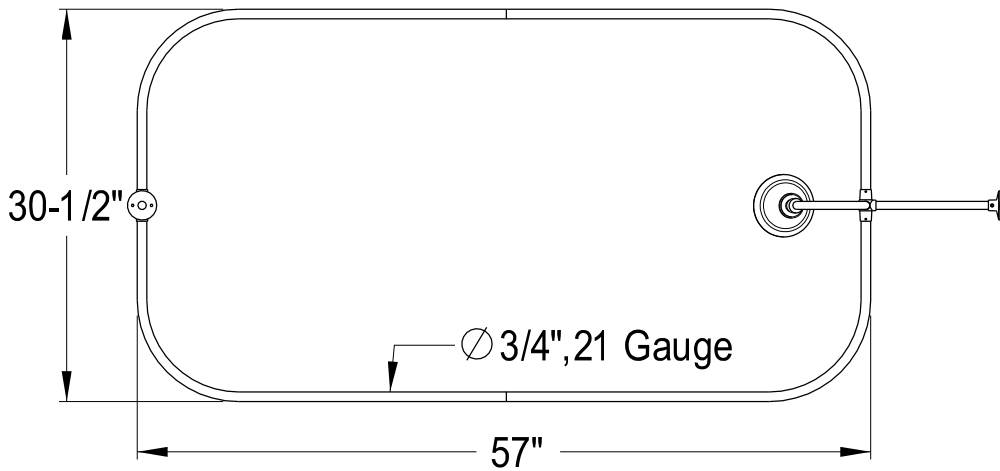

CCK2181 AL

Shower Combo

CC2091,2,5,8
Tub Waste & Overflow, 20 Gauge

CC471,2,5,8
Double Offset Bath Supply