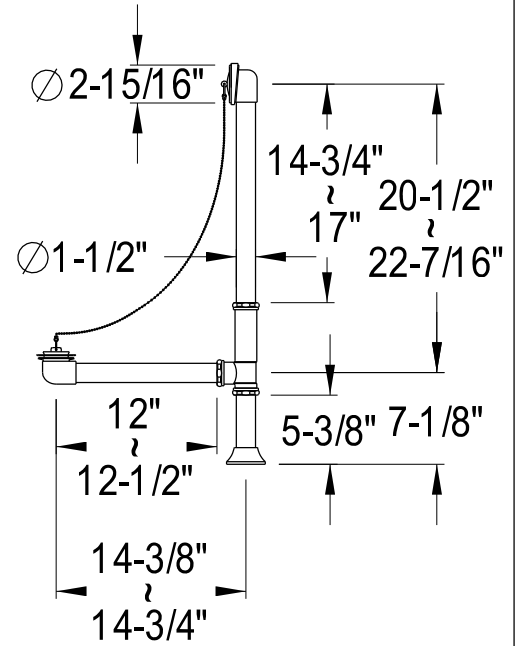

CCK2181 AL

Shower Combo

CC2091,2,5,8
Tub Waste & Overflow, 20 Gauge

CC471,2,5,8
Double Offset Bath Supply