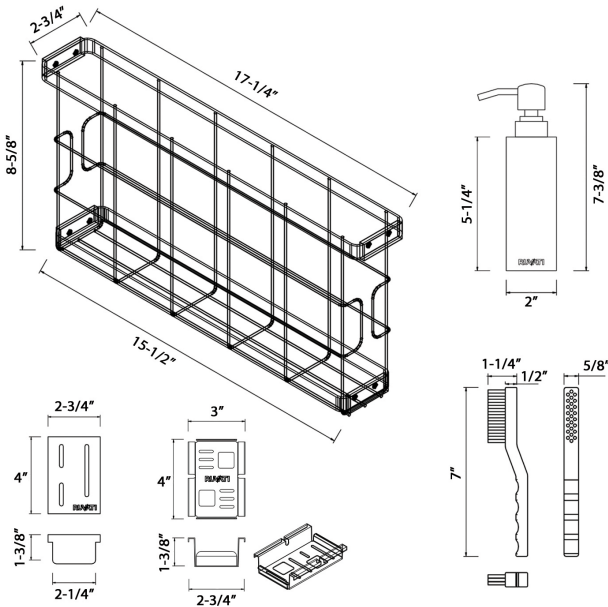

RVA1580

Accessory with Soap Dispenser

RUVATI[®]
SPECIFICATION SHEET

Material: Stainless Steel / Wood / Plastic

Caddy Rack Dimensions:

17-1/4" (length) x 2-3/4" (width) x 8-5/8" (depth)

Soap Dispenser Dimensions:

7-3/8" (length) x 2" (width)

Items Included:

Caddy, knife block, soap dispenser, brush, sponge tray

Compatible with Single Tier LedgeFit Ruvati sinks

US Patent No. D1110642

Purpose:

- CADDY: Holds up to two cutting boards for convenient storage.
- Multi-function workstation organizer and knife block.