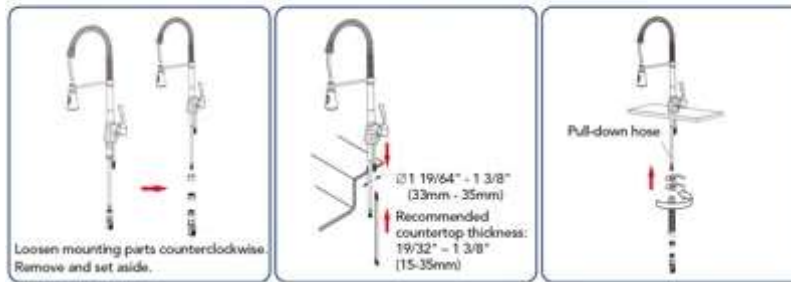

FAUCET INSTALLATION GUIDE

1. Remove mounting parts

2. Install the faucet

3. Secure the faucet

4. Connect pull-down hose

5. Connect the water supply hose