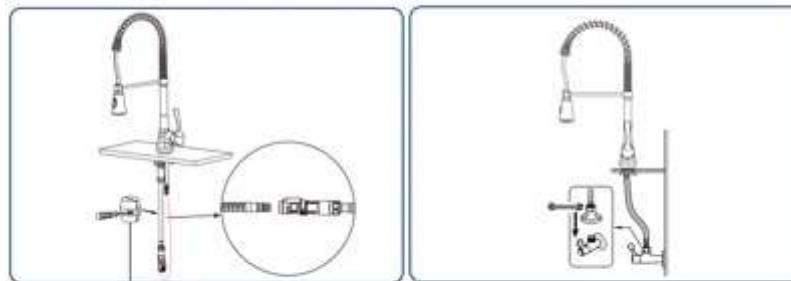

FAUCET INSTALLATION GUIDE

1. Remove mounting parts

2. Install the faucet

3. Secure the faucet

4. Connect pull-down hose

5. Connect the water supply hose