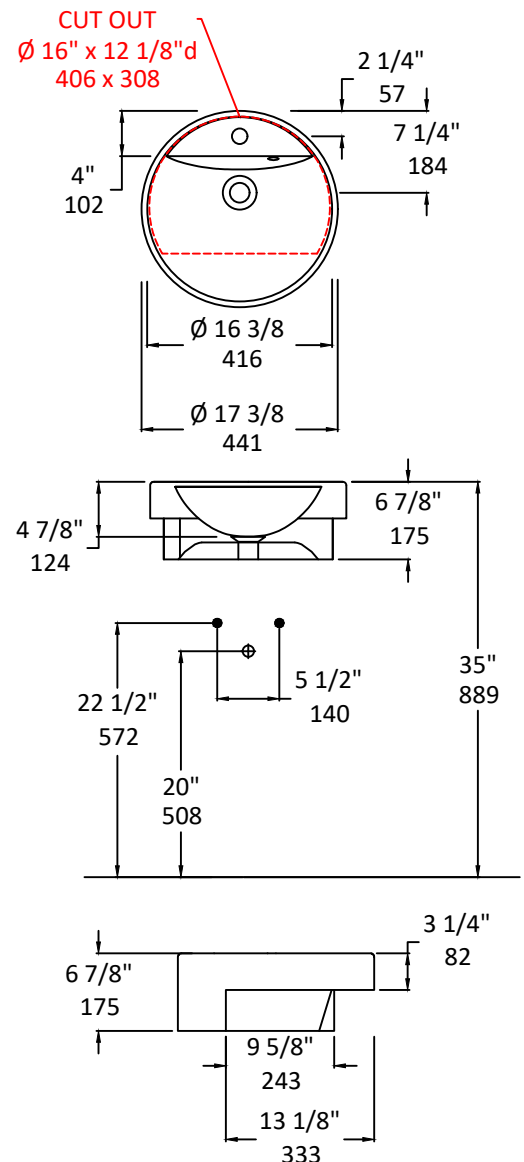

### Specifications:

<b>Installation:</b>	Semi-recessed
<b>Exterior Dimensions:</b>	Ø 17 3/8" x 6 7/8" h
<b>Material:</b>	Porcelain
<b>Weight:</b>	19 lbs
<b>Overflow:</b>	Yes
<b>Finishes:</b>	001 - White
<b>Faucet Holes:</b>	01 - one hole
<b>Cutout Size:</b>	Ø 16" x 12 1/8" d (template available upon request)
<b>Faucet Hole Size:</b>	Ø 1 3/8"
<b>DRain Hole Size:</b>	Ø 1 3/4"

### Recommended Items:

- Drain with overflow
  - 7100-17

LACAVA reserves the right to revise any dimension or information on this sheet without notice. Dimensions are nominal and may vary within an industry accepted tolerance of 1/4". Drawings provided herein are meant to give the user an idea of the product and are not made to scale.