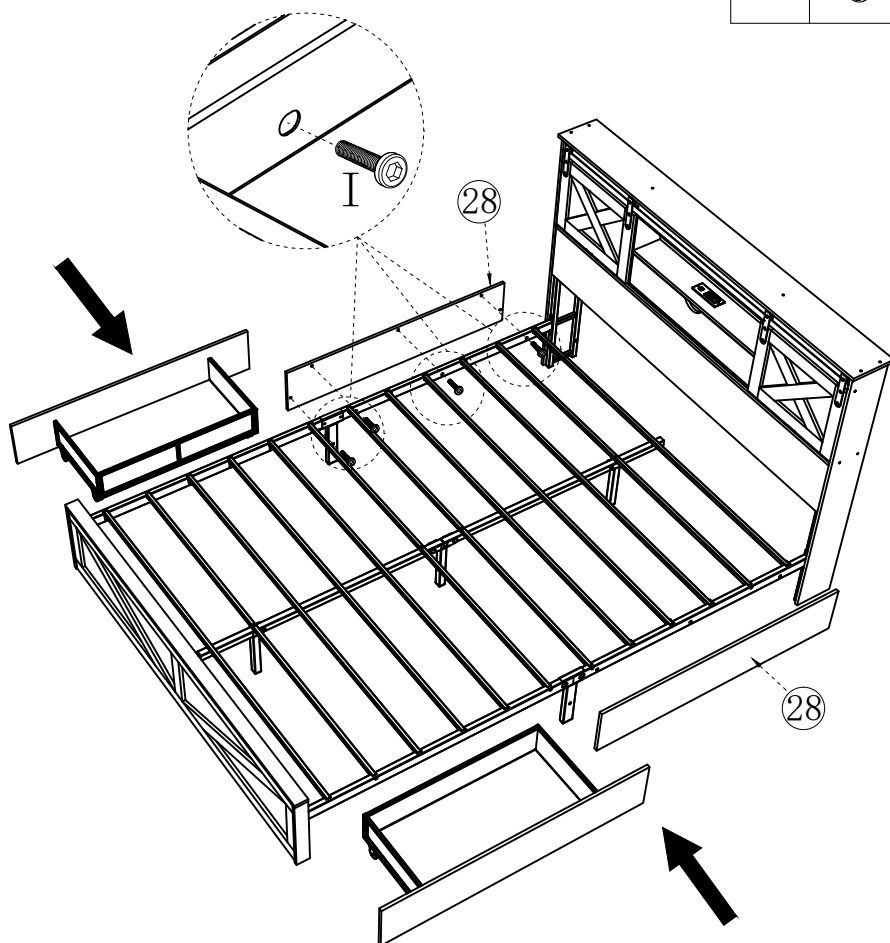

M		M6*25mm	4pcs
U		∅9*11mm	4pcs

STEP 17

J		M4*10mm	2pcs
V			2pcs

STEP 18

B		M6*10mm	8pcs	W		2pcs
X			4pcs	g		M4*15mm 4pcs

STEP 19

STEP 20

T		16pcs
---	--	-------

STEP 21

0		M4*18mm	12pcs
---	---	---------	-------

STEP 22

Q		M4*14mm	16pcs
Y		1.5	8pcs

STEP 23

0  M4*18mm 12pcs

STEP 24

STEP 25

I

M6*30mm 8pcs

STEP 26

This LED light strip
directly into the USB