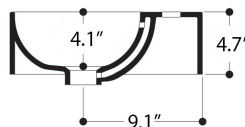

### Codes & Standards:

- ADA Compliant

\* WS Bath Collections reserves the right to revise dimensions or information on this sheet without notice

<b>Collection  </b> Normal	<b>Model  </b> Normal 50A - WS11801	<b>Dimensions Metric</b> <i>1 inch = 2.54 cm</i> <i>1 inch = 25.4 mm</i>	 1051 Lea Drive - Collegeville, PA 19426 Tel. 215 513 9400 - Fax 610 831 0215 <a href="http://www.ws bathcollections.com">www.ws bathcollections.com</a> - <a href="mailto:info@ws bathcollections.com">info@ws bathcollections.com</a>
-------------------------------	--	--	---

Model |  
Normal 50A - WS11801

Dimensions Metric

1 inch = 2.54 cm  
1 inch = 25.4 mm

**WS**<sup>®</sup>  
BATH  
COLLECTIONS

1051 Lea Drive - Collegeville, PA 19426  
Tel. 215 513 9400 - Fax 610 831 0215  
[www.ws bathcollections.com](http://www.ws bathcollections.com) - [info@ws bathcollections.com](mailto:info@ws bathcollections.com)

### Vessel/ countertop installation

Bolts

Silicone (optional)

Collection  
Normal

Model |  
Normal 50A - WS11801

Dimensions Metric  
*1 inch = 2.54 cm*  
*1 inch = 25.4 mm*

WS<sup>®</sup>

BATH  
COLLECTIONS