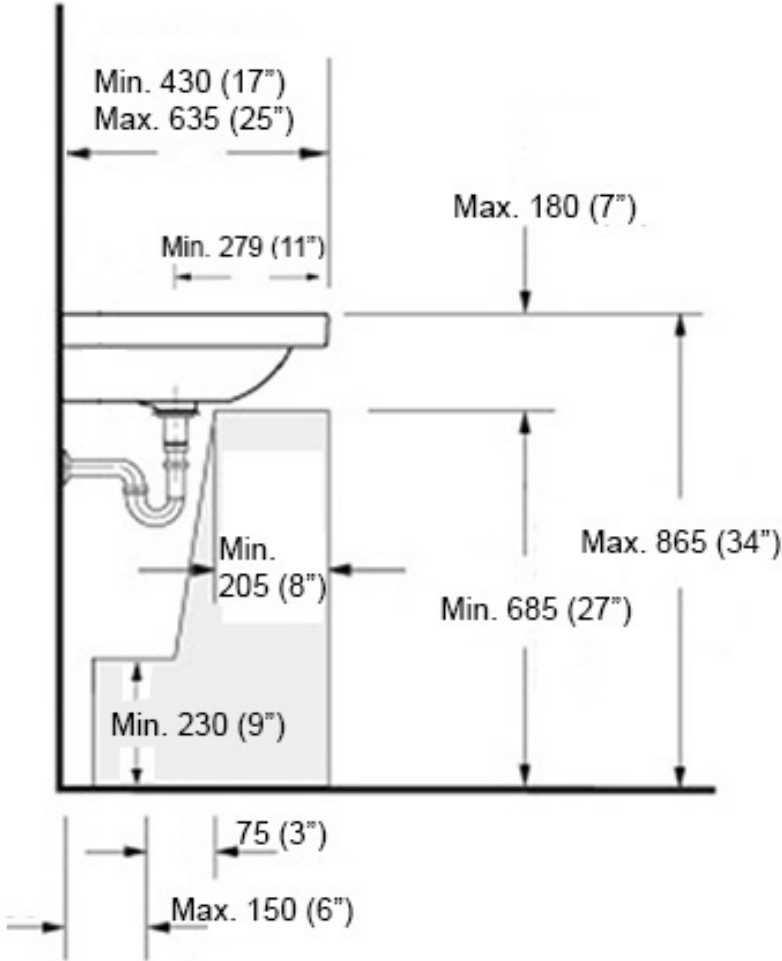

Recommended ADA Installation

Note: ADA Compliant when installed in accordance with ADA guidelines

Collection Normal	Model | Normal 50A - WS11801	Dimensions Metric 1 inch = 2.54 cm 1 inch = 25.4 mm	1051 Lea Drive - Collegeville, PA 19426 Tel. 215 513 9400 - Fax 610 831 0215 www.ws bathcollections.com - info@ws bathcollections.com