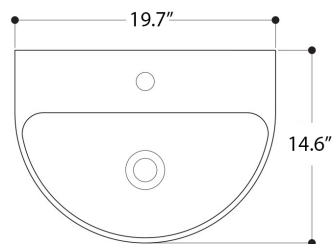

### Codes & Standards:

- ADA Compliant

\* WS Bath Collections reserves the right to revise dimensions or information on this sheet without notice

<b>Collection  </b> Normal	<b>Model  </b> Normal 50A - WS11801	<b>Dimensions Metric</b> <i>1 inch = 2.54 cm</i> <i>1 inch = 25.4 mm</i>	 1051 Lea Drive - Collegeville, PA 19426 Tel. 215 513 9400 - Fax 610 831 0215 <a href="http://www.ws bathcollections.com">www.ws bathcollections.com</a> - <a href="mailto:info@ws bathcollections.com">info@ws bathcollections.com</a>
-------------------------------	--	--	---

N.B.: Indicated size could have a variation of about 0,8 % due to the usure of the moulds or the small variations of the raw materials' technical characteristics used in the mixture.

Collection  
Normal

Model |  
Normal 50A - WS11801

Dimensions Metric

1 inch = 2.54 cm  
1 inch = 25.4 mm

**WS**<sup>®</sup>  
BATH  
COLLECTIONS

1051 Lea Drive - Collegeville, PA 19426  
Tel. 215 513 9400 - Fax 610 831 0215  
[www.ws bathcollections.com](http://www.ws bathcollections.com) - [info@ws bathcollections.com](mailto:info@ws bathcollections.com)

### Vessel/ countertop installation

Bolts

Silicone (optional)

Collection  
Normal

Model |  
Normal 50A - WS11801

Dimensions Metric  
*1 inch = 2.54 cm*  
*1 inch = 25.4 mm*

WS<sup>®</sup>

BATH  
COLLECTIONS