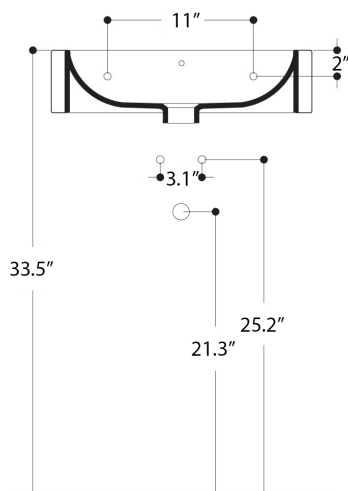

### Codes & Standards:

- ADA Compliant

\* WS Bath Collections reserves the right to revise dimensions or information on this sheet without notice

<b>Collection  </b> Normal	<b>Model  </b> Normal 50A - WS11801	<b>Dimensions Metric</b> <i>1 inch = 2.54 cm</i> <i>1 inch = 25.4 mm</i>	 1051 Lea Drive - Collegeville, PA 19426 Tel. 215 513 9400 - Fax 610 831 0215 <a href="http://www.ws bathcollections.com">www.ws bathcollections.com</a> - <a href="mailto:info@ws bathcollections.com">info@ws bathcollections.com</a>
-------------------------------	--	--	---

N.B.: Indicated size could have a variation of about 0,8 % due to the usure of the moulds or the small variations of the raw materials' technical characteristics used in the mixture.

Collection  
Normal

Model |  
Normal 50A - WS11801

Dimensions Metric

1 inch = 2.54 cm  
1 inch = 25.4 mm

**WS**<sup>®</sup>  
BATH  
COLLECTIONS

1051 Lea Drive - Collegeville, PA 19426  
Tel. 215 513 9400 - Fax 610 831 0215  
[www.ws bathcollections.com](http://www.ws bathcollections.com) - [info@ws bathcollections.com](mailto:info@ws bathcollections.com)

### Vessel/ countertop installation

Bolts

Silicone (optional)

Collection  
Normal

Model |  
Normal 50A - WS11801

Dimensions Metric  
*1 inch = 2.54 cm*  
*1 inch = 25.4 mm*

WS<sup>®</sup>

BATH  
COLLECTIONS