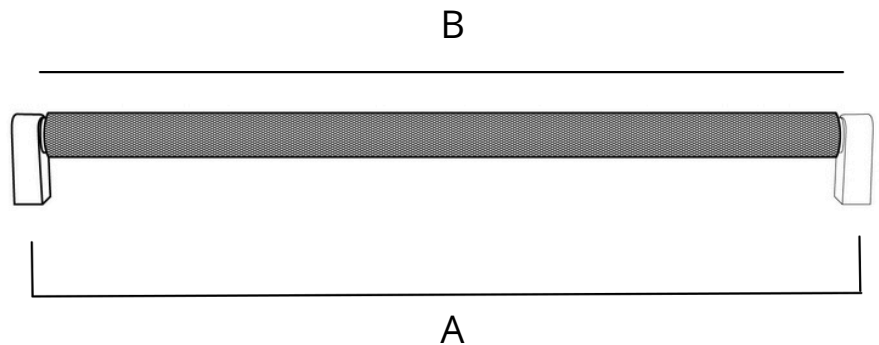

All offered in Satin Brass, Champagne Bronze, Matte Black, Satin Nickel, and Black Nickel