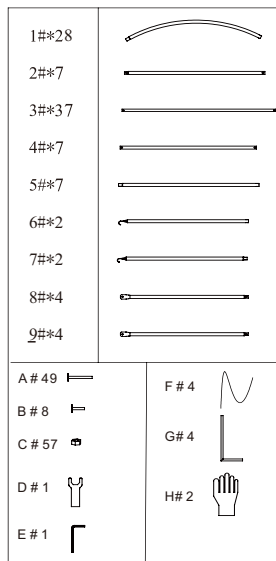

Notice de montage

Serre 6mx3mx2m

IMPORTANT

Please read the entire assembly manual before using the product and then keep it for future reference.

PRODUCT SAFETY

- Children should not play with the greenhouse
- Cleaning and maintenance should not be carried out by unsupervised children
- Do not use the greenhouse for purposes other than those for which it was designed.