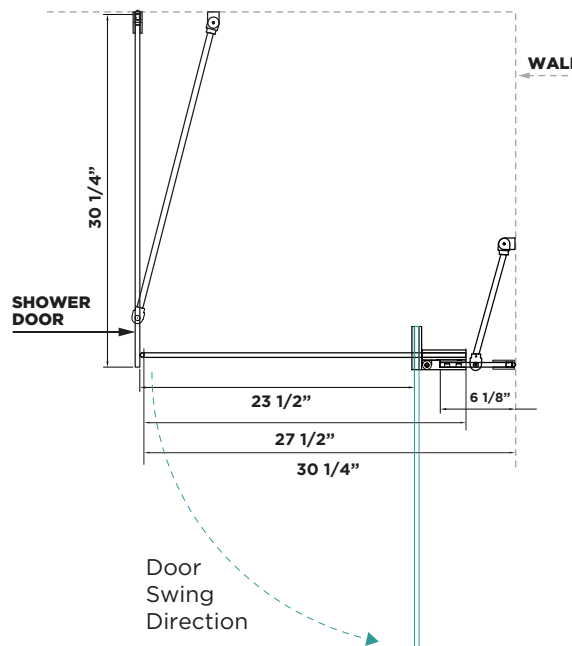

SPECIFICATIONS / TECHNICAL DATA

SHOWER ENCLOSURE

ADJUSTABLE HINGED FRAMELESS

30" x 30"

ATTENTION! Dimensions may vary by up to 3/8". It is highly recommended to pull all dimensions of actual model for installation and measuring purposes.