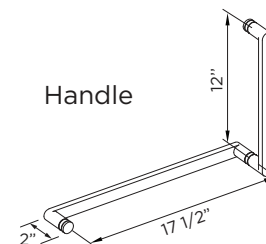

SPECIFICATIONS / TECHNICAL DATA

SHOWER ENCLOSURE

ADJUSTABLE HINGED FRAMELESS

30" x 30"

ATTENTION! Dimensions may vary by up to 3/8". It is highly recommended to pull all dimensions of actual model for installation and measuring purposes.