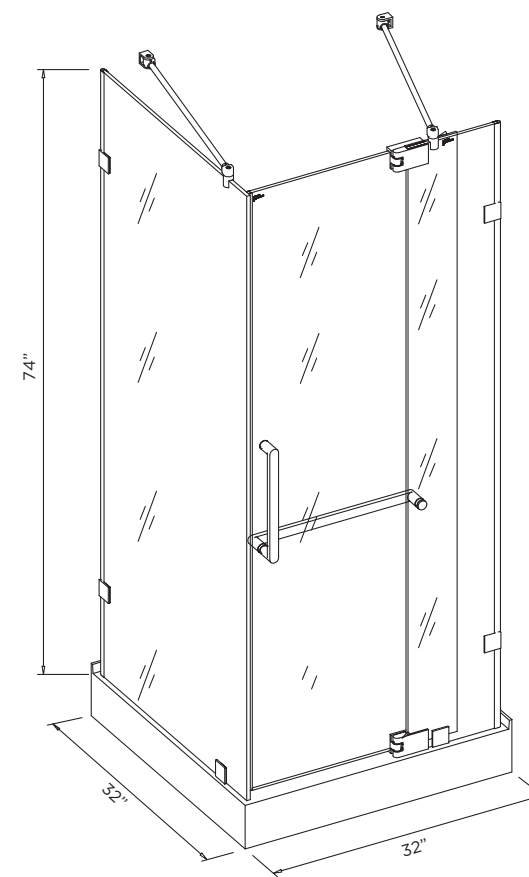

SPECIFICATIONS / TECHNICAL DATA

SHOWER ENCLOSURE

ADJUSTABLE HINGED FRAMELESS

30" x 30"

ATTENTION! Dimensions may vary by up to 3/8". It is highly recommended to pull all dimensions of actual model for installation and measuring purposes.