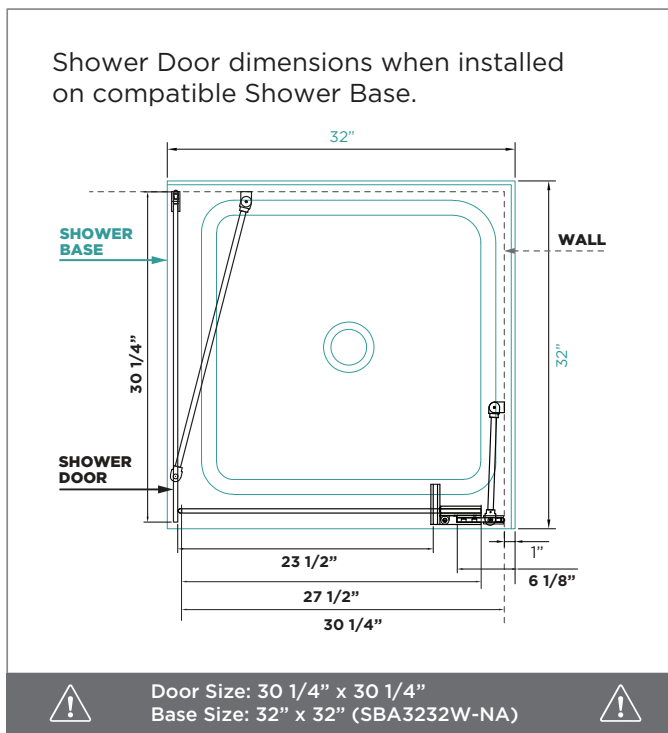

SPECIFICATIONS / TECHNICAL DATA

SHOWER ENCLOSURE

ADJUSTABLE HINGED FRAMELESS

30" x 30"

ATTENTION! Dimensions may vary by up to 3/8". It is highly recommended to pull all dimensions of actual model for installation and measuring purposes.