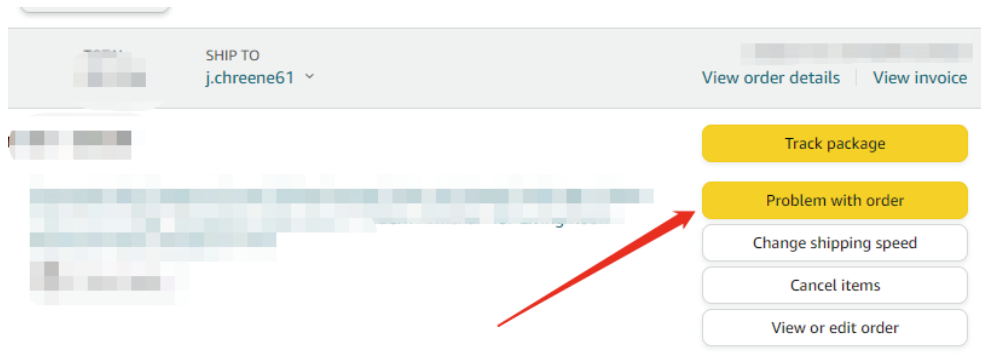

Please feel free to contact us if there any damage caused in transit.And do not return the product without communication. That's very important for us. Thank you for your understanding.

You can contact us in the following ways :

1. Find your order in the list and Select **【Problem with order】** .