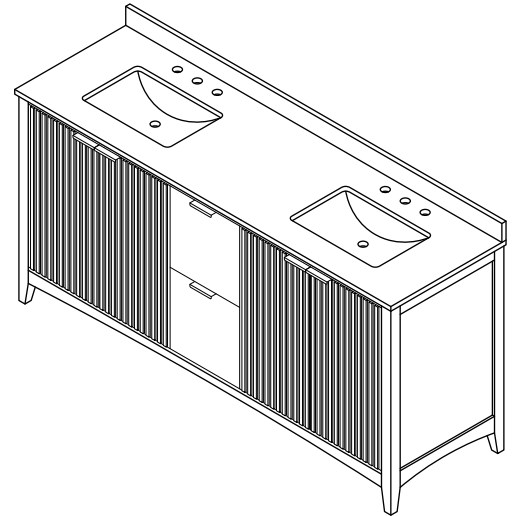

WYNDHAM COLLECTION

TOP VIEW OF VANITY CABINET

*Note: Due to high probability of breakage, the backsplash comes in two pieces, cut from the same piece. All measurements are $\pm 1/4"$.

WC-9191-72-DBL-VCA3

WYNDHAM COLLECTION

Side splash is reversible.

Note: Due to high probability of breakage, the backsplash comes in two pieces, cut from the same piece. All measurements are $\pm 1/4"$.

WC-VCA3-72-DBL-TOP