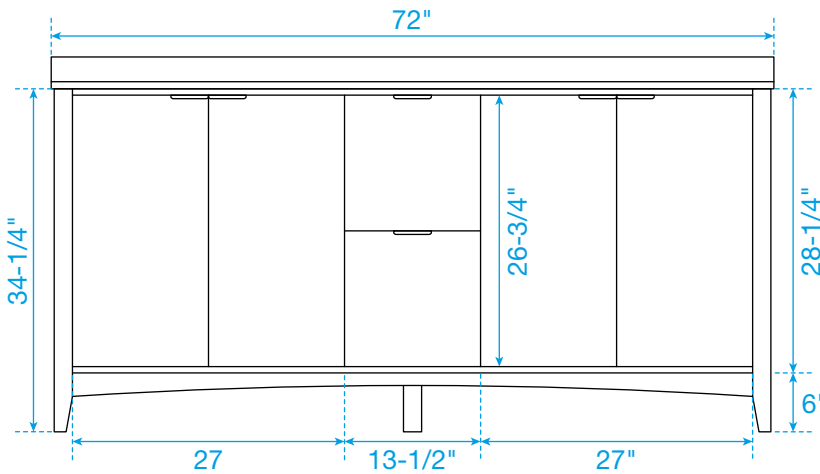

WYNDHAM COLLECTION

TOP VIEW OF VANITY CABINET

*Note: Due to high probability of breakage, the backsplash comes in two pieces, cut from the same piece. All measurements are $\pm 1/4"$.

WC-9191-72-DBL-VCA3

WYNDHAM COLLECTION

Side splash is reversible.

Note: Due to high probability of breakage, the backsplash comes in two pieces, cut from the same piece. All measurements are $\pm 1/4"$.

WC-VCA3-72-DBL-TOP