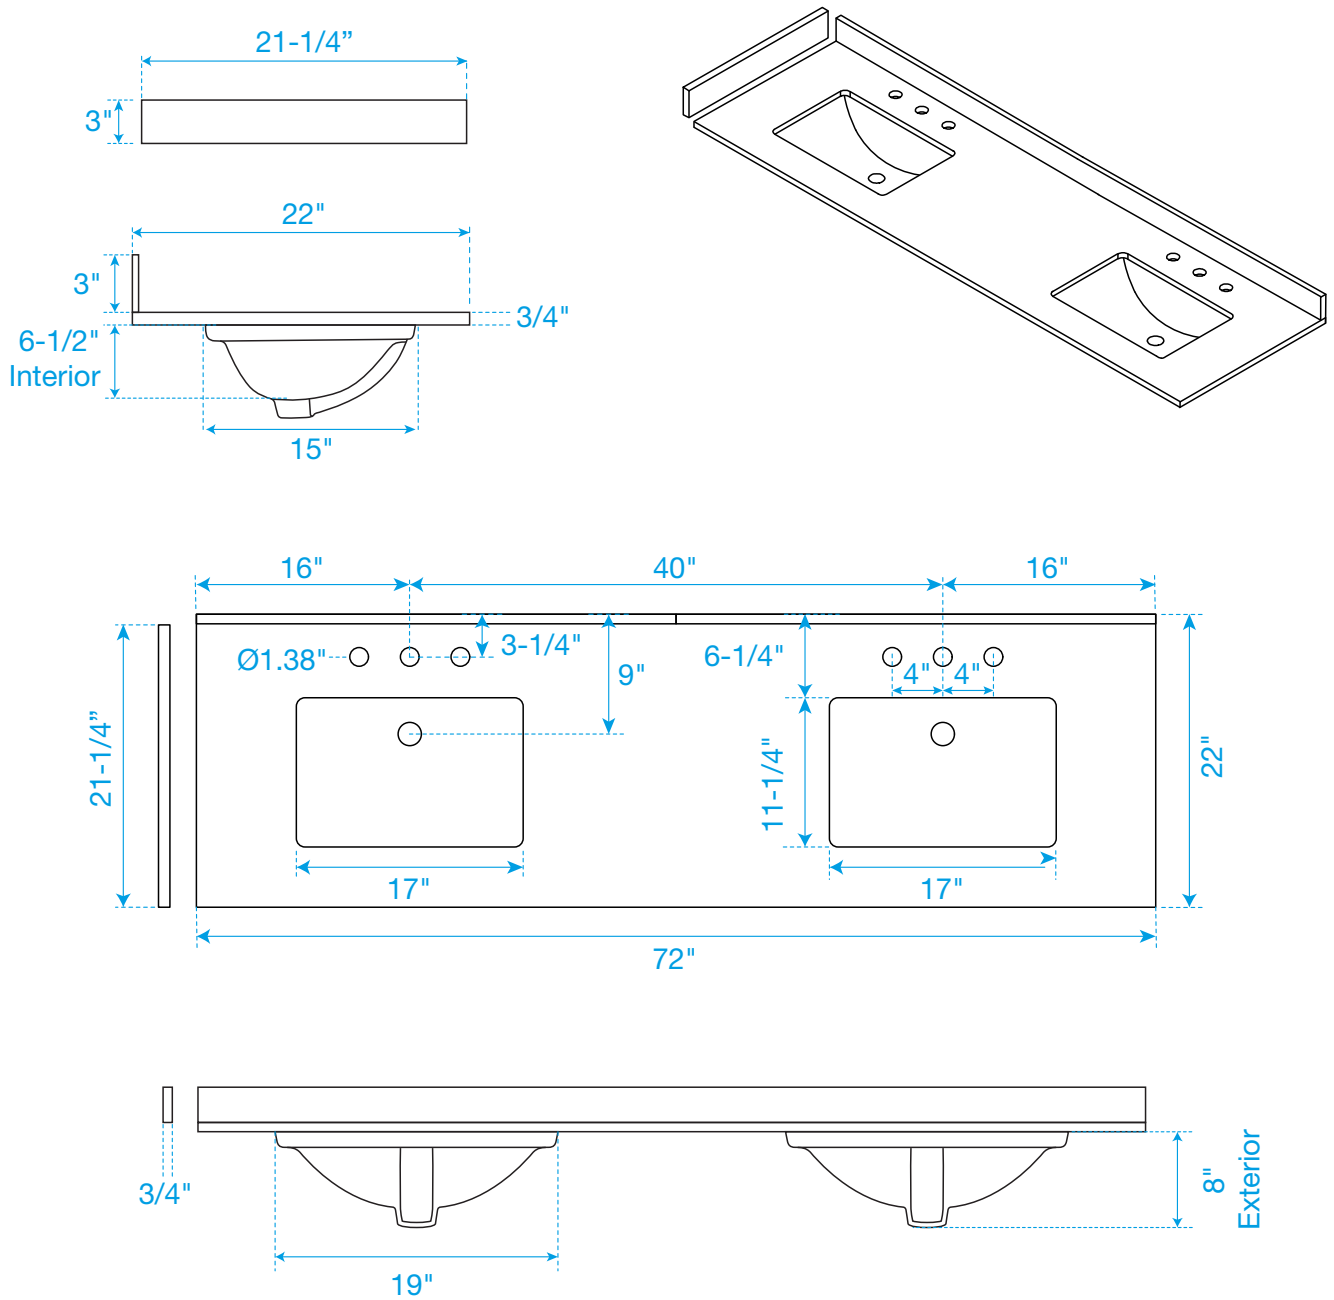

WYNDHAM COLLECTION

TOP VIEW OF VANITY CABINET

*Note: Due to high probability of breakage, the backsplash comes in two pieces, cut from the same piece. All measurements are $\pm 1/4"$.

WC-9191-72-DBL-VCA3

WYNDHAM COLLECTION

Side splash is reversible.

Note: Due to high probability of breakage, the backsplash comes in two pieces, cut from the same piece. All measurements are $\pm 1/4"$.

WC-VCA3-72-DBL-TOP