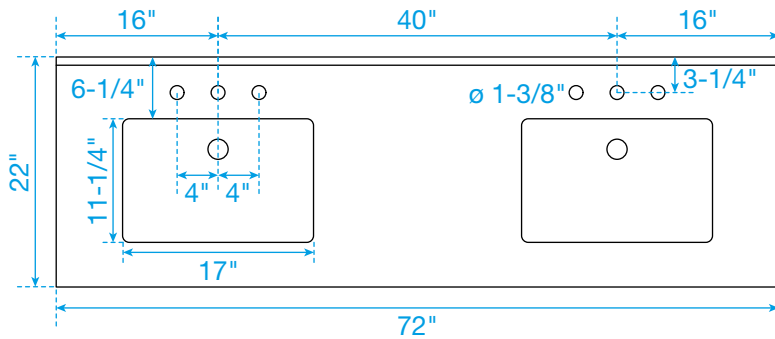

WYNDHAM COLLECTION

TOP VIEW OF VANITY CABINET

*Note: Due to high probability of breakage, the backsplash comes in two pieces, cut from the same piece. All measurements are $\pm 1/4"$.

WC-9191-72-DBL-VCA3

WYNDHAM COLLECTION

Side splash is reversible.

Note: Due to high probability of breakage, the backsplash comes in two pieces, cut from the same piece. All measurements are $\pm 1/4"$.

WC-VCA3-72-DBL-TOP