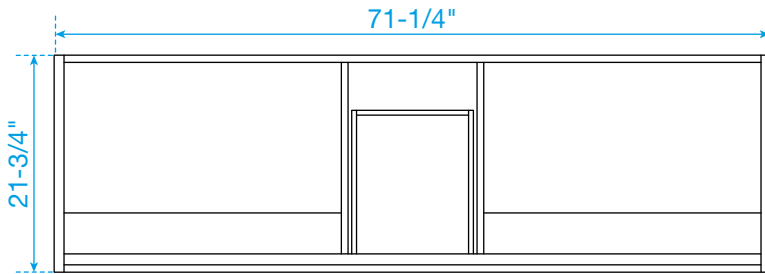

WYNDHAM COLLECTION

TOP VIEW OF VANITY CABINET

*Note: Due to high probability of breakage, the backsplash comes in two pieces, cut from the same piece. All measurements are $\pm 1/4"$.

WC-9191-72-DBL-VCA3

WYNDHAM COLLECTION

Side splash is reversible.

Note: Due to high probability of breakage, the backsplash comes in two pieces, cut from the same piece. All measurements are $\pm 1/4"$.

WC-VCA3-72-DBL-TOP