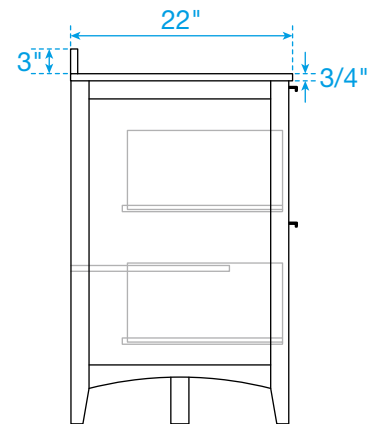

WYNDHAM COLLECTION

TOP VIEW OF VANITY CABINET

*Note: Due to high probability of breakage, the backsplash comes in two pieces, cut from the same piece. All measurements are $\pm 1/4"$.

WC-9191-72-DBL-VCA3

WYNDHAM COLLECTION

Side splash is reversible.

Note: Due to high probability of breakage, the backsplash comes in two pieces, cut from the same piece. All measurements are $\pm 1/4"$.

WC-VCA3-72-DBL-TOP