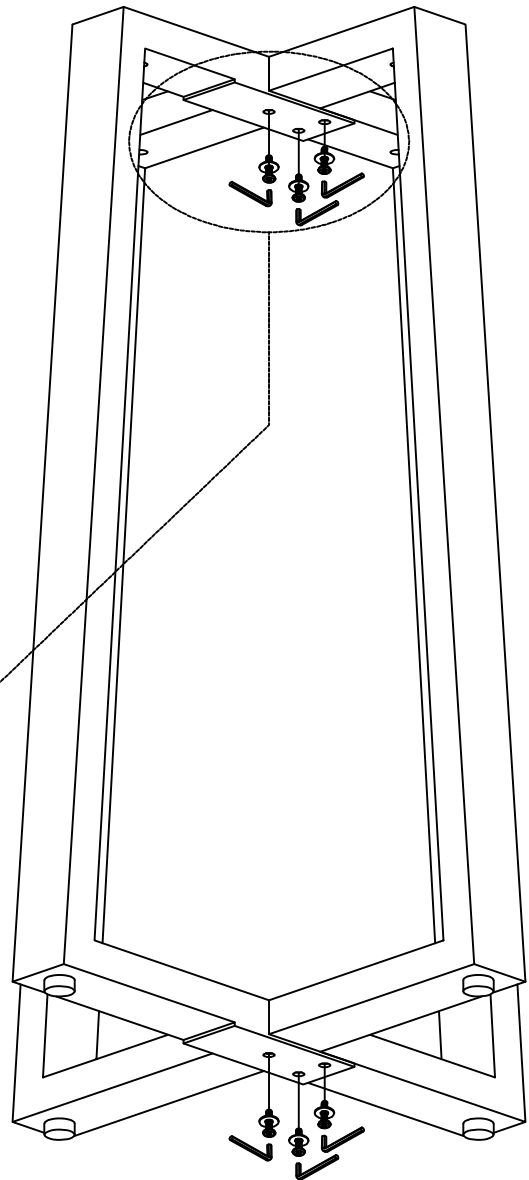

ASSEMBLY INSTRUCTION

OUTDOOR ROUND DINING TABLE 32"

Thank you for purchasing this quality product. Be sure to check all packing material carefully for small parts which may have come loose inside the carton during shipment. Identify and count all parts and compare with the parts list below.

Hardware List			
A		Allenkey M4	1
B		Bolt M6x15	6
C		Washer	10
D		Bolt M6x50	4

1

2

3

After checking all bolts and make sure they are even, please tighten the bolts fully.

FINISHED

PAGE 3