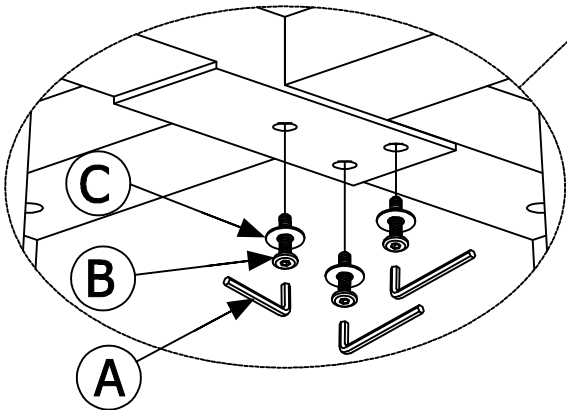

ASSEMBLY INSTRUCTION

OUTDOOR ROUND DINING TABLE 32"

Thank you for purchasing this quality product. Be sure to check all packing material carefully for small parts which may have come loose inside the carton during shipment. Identify and count all parts and compare with the parts list below.

Hardware List			
A		Allenkey M4	1
B		Bolt M6x15	6
C		Washer	10
D		Bolt M6x50	4

1

2

3

After checking all bolts and make sure they are even, please tighten the bolts fully.

FINISHED

PAGE 3