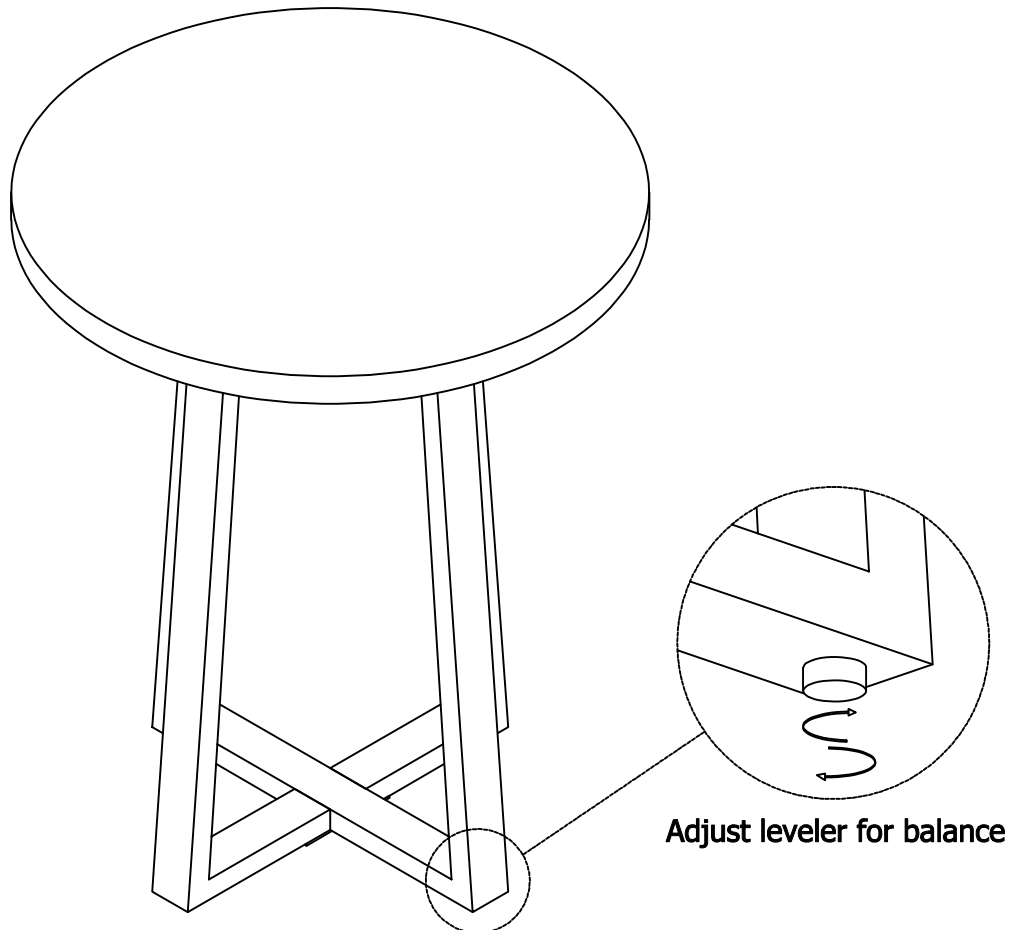

ASSEMBLY INSTRUCTION

OUTDOOR ROUND DINING TABLE 32"

Thank you for purchasing this quality product. Be sure to check all packing material carefully for small parts which may have come loose inside the carton during shipment. Identify and count all parts and compare with the parts list below.

Hardware List			
A		Allenkey M4	1
B		Bolt M6x15	6
C		Washer	10
D		Bolt M6x50	4

1

2

3

After checking all bolts and make sure they are even, please tighten the bolts fully.

FINISHED

PAGE 3