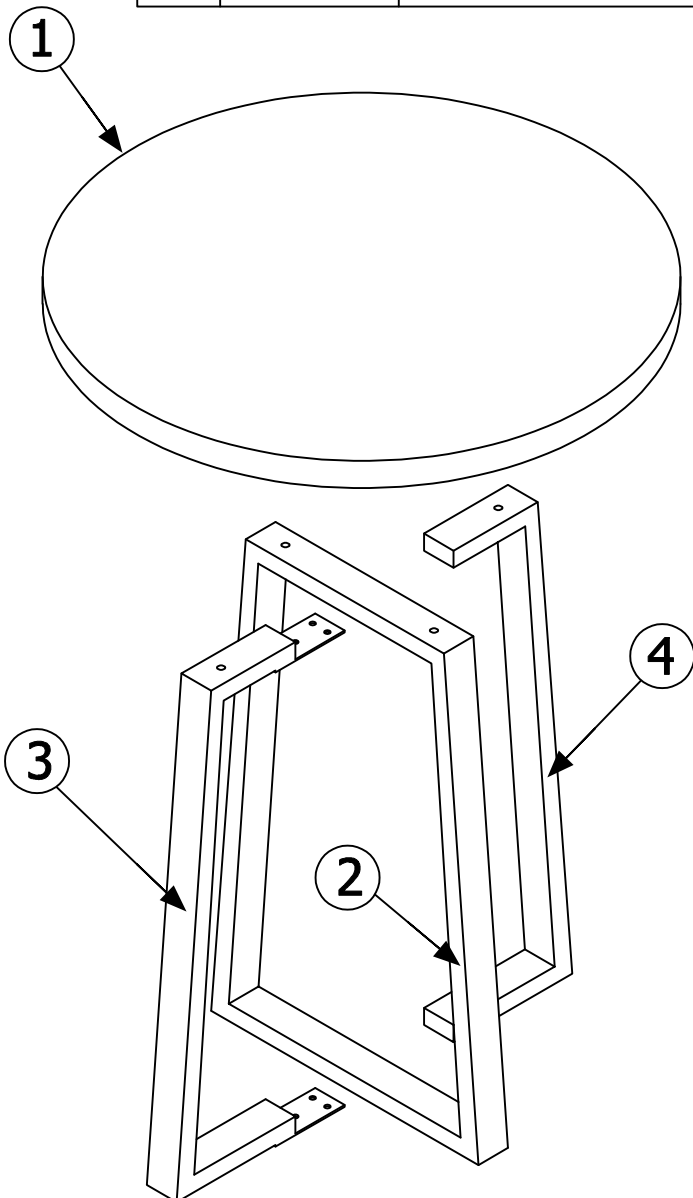

ASSEMBLY INSTRUCTION

OUTDOOR ROUND DINING TABLE 32"

Thank you for purchasing this quality product. Be sure to check all packing material carefully for small parts which may have come loose inside the carton during shipment. Identify and count all parts and compare with the parts list below.

Hardware List			
A		Allenkey M4	1
B		Bolt M6x15	6
C		Washer	10
D		Bolt M6x50	4

1

2

3

After checking all bolts and make sure they are even, please tighten the bolts fully.

FINISHED

PAGE 3