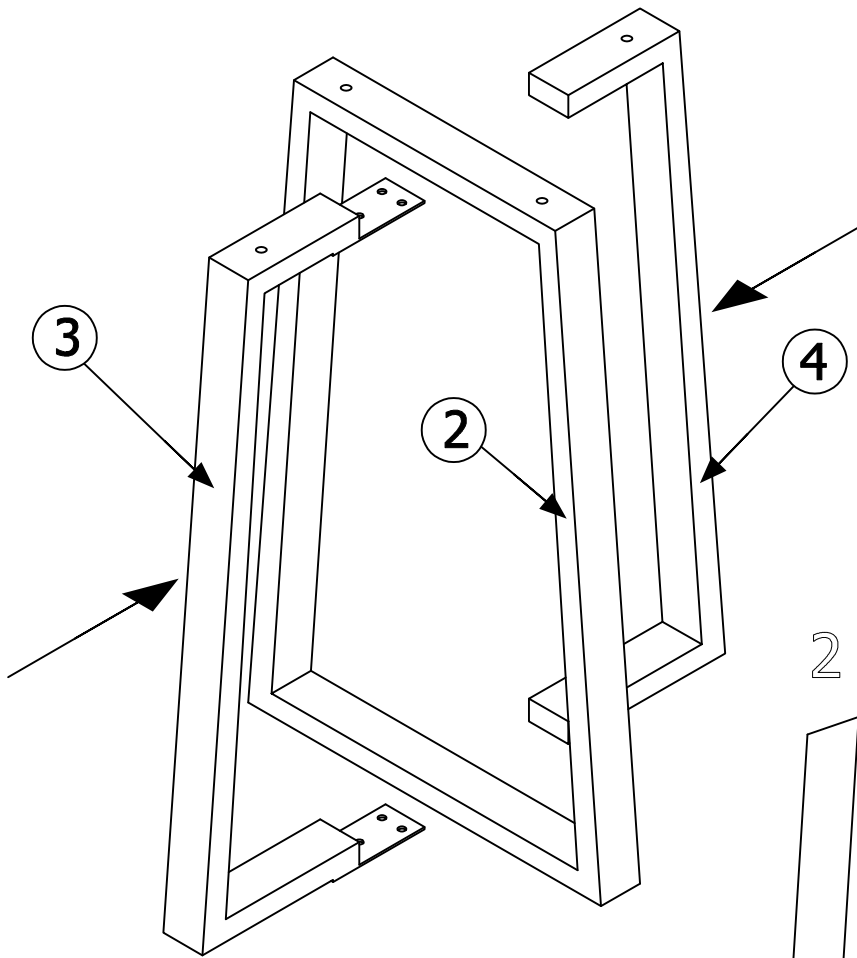

ASSEMBLY INSTRUCTION

OUTDOOR ROUND DINING TABLE 32"

Thank you for purchasing this quality product. Be sure to check all packing material carefully for small parts which may have come loose inside the carton during shipment. Identify and count all parts and compare with the parts list below.

Hardware List			
A		Allenkey M4	1
B		Bolt M6x15	6
C		Washer	10
D		Bolt M6x50	4

1

2

3

After checking all bolts and make sure they are even, please tighten the bolts fully.

FINISHED

PAGE 3