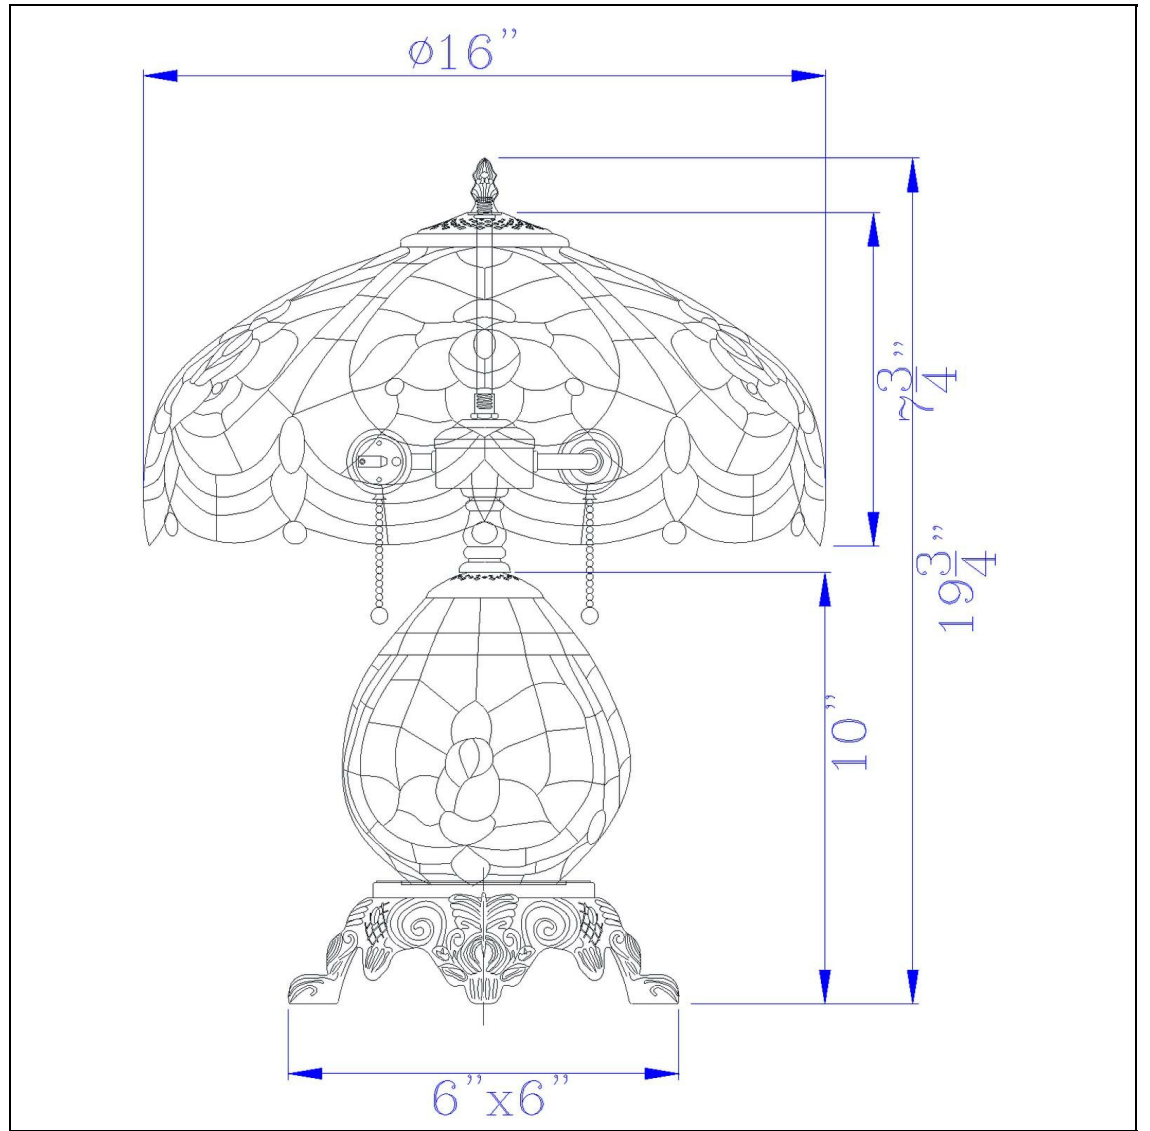

Type: _____
 Project: _____
 Catalog No: _____
 Lamp/Wattage: _____

Description

60w X 2 Tiffany Table Lamp With 7w Night Light
 Durable Resin Construction
 Pull Chain Switch
 Ships in One Carton
 Stained Glass Shade
 19.33" Height Resin Table Lamp in Tiffany Finish

Technical Specifications

Wattage	60w X 2+7w	Shade Bottom1	16.00
CRI	N/A	Shade Side	7.50
Lumen	N/A	Carton 1 Dimensions	26.80 x 10.50 x 19.00
Switch Type	On/Off	Carton 2 Dimensions	0.00 x 0.00 x 19.00
Bulb Base	E26	Package Dimensions	L: 19.00 W: 10.50 H: 26.80
Number of Lights	3		
Color	Tiffany		
Base Color	Tiffany		