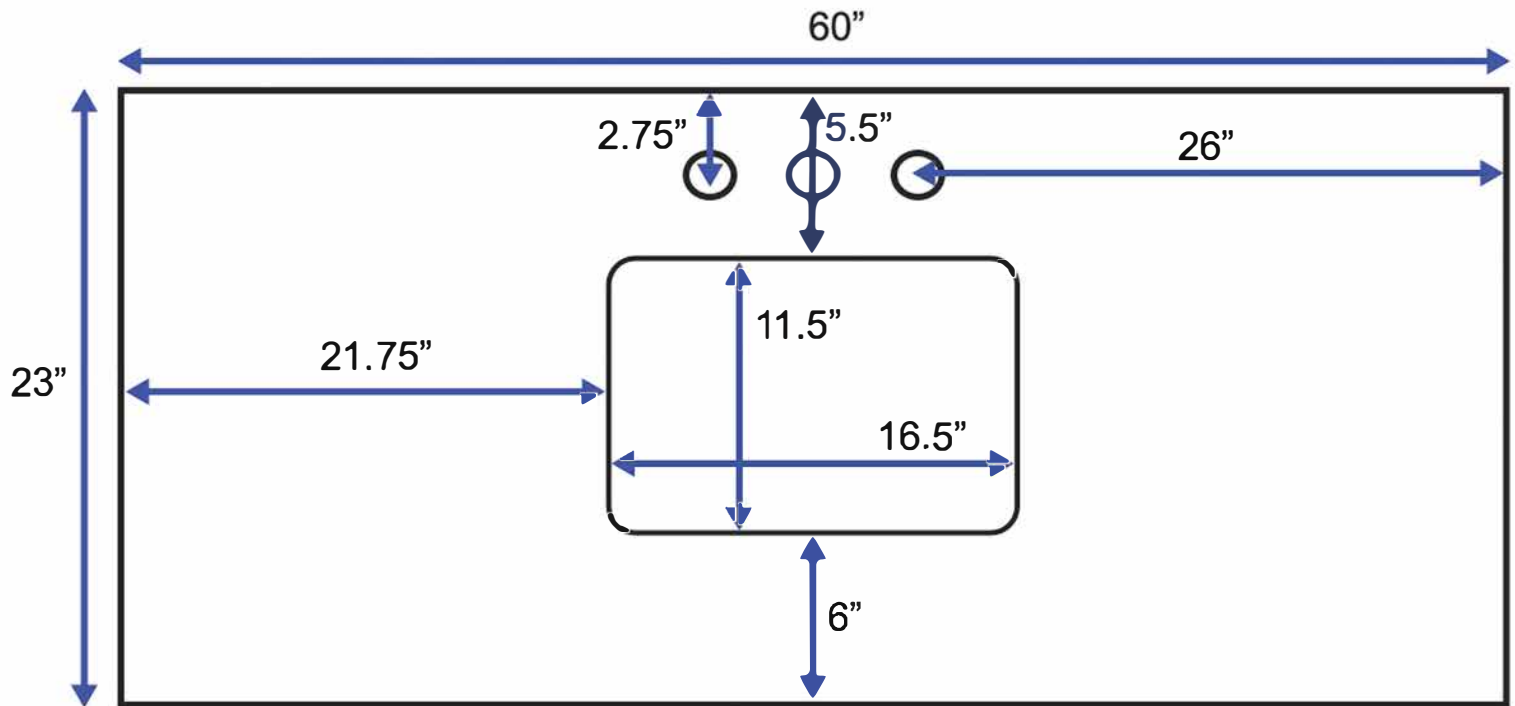

60-inch Single Vanity (Top View)

All measurements are approximate and rounded to the nearest quarter inch.
Please allow for a slight margin of error.