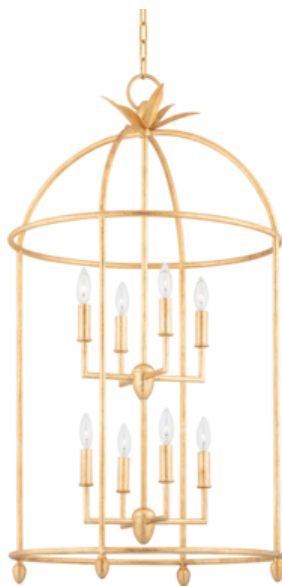

BROOKS

Product ID F5724-VGL

TROY LIGHTING
Est. 1963

Dimensional Information

Height	23.75"
ADA Compliant	No
Hanging Type	-
Width	12.75"
Shade 1 Top W/Dia	12.75"
Weight	16.00lb.

Shade Information

Shade Top	12.75"
Shade Material	glass
Shade Color	clear seeded

Shipping Information

Carton 1	14.00" x 14.00" x 25.00"
Carton 1 Weight	18.00lb.
Shipping Method	UPS

Lamping Information

Bulb 1

(4) 40 Watt Max 120 VAC

Bulb Included	No
Socket Type	e12 candelabra base
UL Rating	DRY
Plug In	No

Available Finishes

Available Finishes

vintage gold leaf

Job/Location

Quantity

Notes