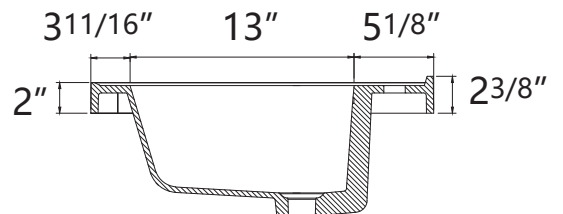

# DIMENSION DETAILS

# PRODUCT SIZE: 42"

Top View

VANITY TOP SIZE

Front View

Side View