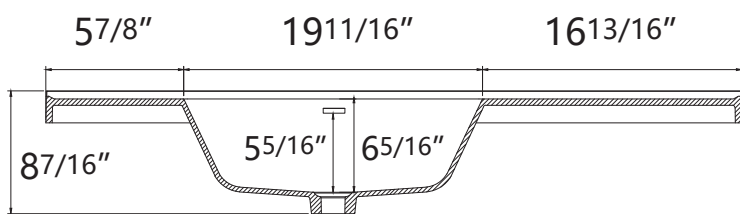

# DIMENSION DETAILS

# PRODUCT SIZE: 42"

Top View

VANITY TOP SIZE

Front View

Side View