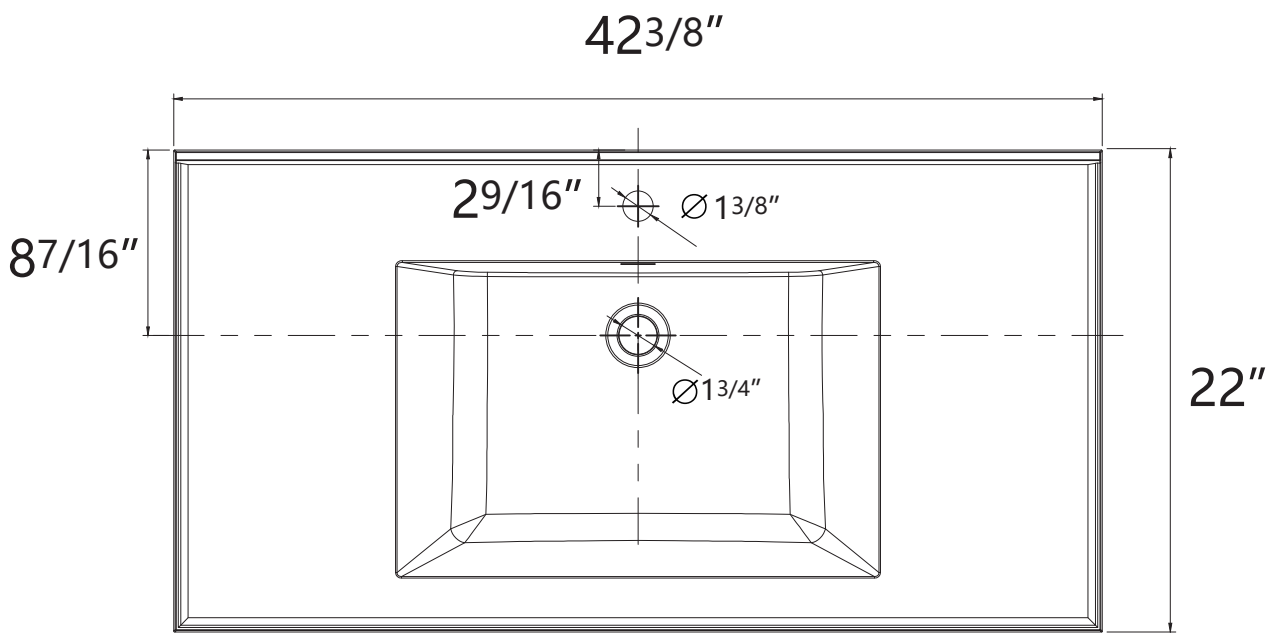

# DIMENSION DETAILS

## BATH VANITY TOP

PRODUCT  
INSTRUCTION  
VIDEO

# PRODUCT SIZE: 42"

Top View

VANITY TOP SIZE

Front View

Side View