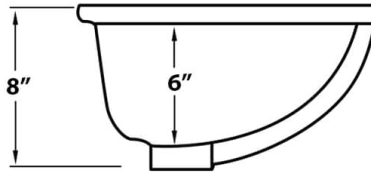

DIMENSIONS

SCAN TO REGISTER YOUR WARRANTY

or visit
www.ruvati.com/register

RUVATI USA
www.ruvati.com

Phone: 1.855.478.8284
Email: support@ruvati.com