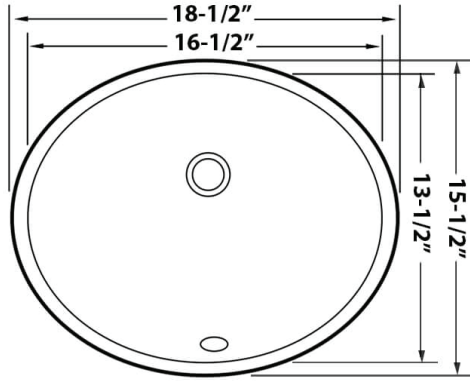

DIMENSIONS

SCAN TO REGISTER YOUR WARRANTY

or visit
www.ruvati.com/register

RUVATI USA
www.ruvati.com

Phone: 1.855.478.8284
Email: support@ruvati.com