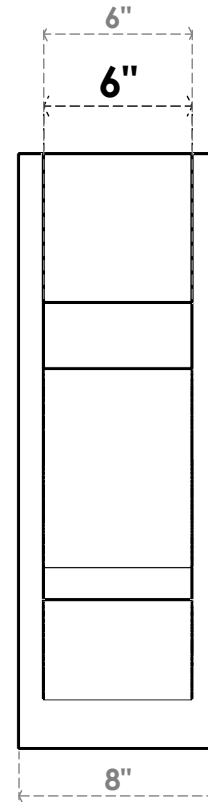

**ITEM NUMBER: OUTUROC060X080X20000X24000X060X020X060BOA44RCPR**

6"W TOP X 8"W BACK X 20"D X 24"H X 6"T TOP X 2"T BACK TIMBERTHANE ROUGH CEDAR BALBOA FAUX WOOD OPEN OUTLOOKER, BLOCK TOP AND BACK, 6"W CLOSED BRACE, PRIMED TAN

**SIDE PROFILE**

**FRONT PROFILE**

**ISOMETRIC**

EKENA MILLWORK  
2300 WEST MAIN ST.  
CLARKSVILLE, TX 75426  
TOLL FREE: 866-607-0453  
WWW.EKENAMILLWORK.COM

**NOTES**

1. INSTALLATION TO BE COMPLETED IN ACCORDANCE WITH MANUFACTURER'S SPECIFICATIONS.
2. DRAWING MAY NOT BE TO SCALE
3. THIS DRAWING IS INTENDED FOR DESIGN AND PLANNING PURPOSES ONLY.
4. ALL INFORMATION CONTAINED HEREIN WAS CURRENT AT THE TIME OF DEVELOPMENT BUT MUST BE REVIEWED AND APPROVED BY THE PRODUCT MANUFACTURER TO BE CONSIDERED ACCURATE.
5. TIMBERTHANE ARCHITECTURAL PRODUCTS ARE MADE FROM HIGH DENSITY URETHANE AND COME FACTORY PRIMED