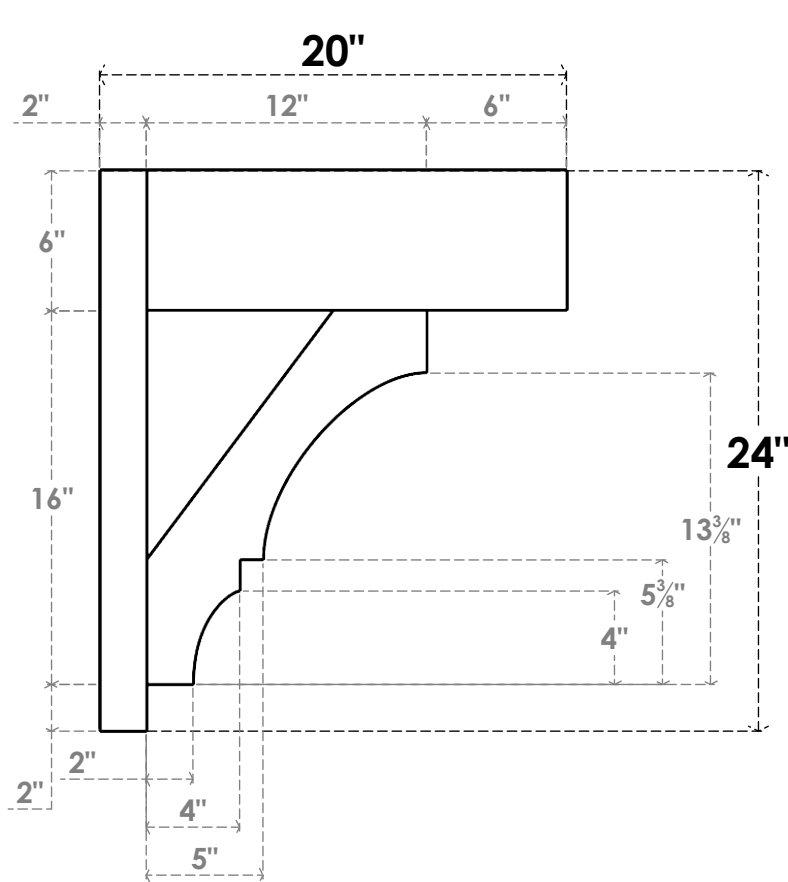

**ITEM NUMBER: OUTUROC060X080X20000X24000X060X020X060BOA44RCPR**

6"W TOP X 8"W BACK X 20"D X 24"H X 6"T TOP X 2"T BACK TIMBERTHANE ROUGH CEDAR BALBOA FAUX WOOD OPEN OUTLOOKER, BLOCK TOP AND BACK, 6"W CLOSED BRACE, PRIMED TAN

**SIDE PROFILE**

**FRONT PROFILE**

**ISOMETRIC**

EKENA MILLWORK  
2300 WEST MAIN ST.  
CLARKSVILLE, TX 75426  
TOLL FREE: 866-607-0453  
WWW.EKENAMILLWORK.COM

**NOTES**

1. INSTALLATION TO BE COMPLETED IN ACCORDANCE WITH MANUFACTURER'S SPECIFICATIONS.
2. DRAWING MAY NOT BE TO SCALE
3. THIS DRAWING IS INTENDED FOR DESIGN AND PLANNING PURPOSES ONLY.
4. ALL INFORMATION CONTAINED HEREIN WAS CURRENT AT THE TIME OF DEVELOPMENT BUT MUST BE REVIEWED AND APPROVED BY THE PRODUCT MANUFACTURER TO BE CONSIDERED ACCURATE.
5. TIMBERTHANE ARCHITECTURAL PRODUCTS ARE MADE FROM HIGH DENSITY URETHANE AND COME FACTORY PRIMED