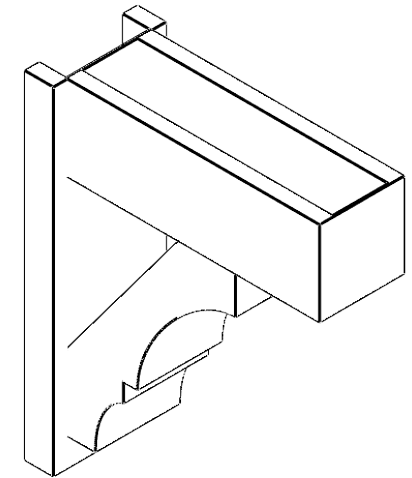

**ITEM NUMBER: OUTUROC060X080X20000X24000X060X020X060BOA44RCPR**

6"W TOP X 8"W BACK X 20"D X 24"H X 6"T TOP X 2"T BACK TIMBERTHANE ROUGH CEDAR BALBOA FAUX WOOD OPEN OUTLOOKER, BLOCK TOP AND BACK, 6"W CLOSED BRACE, PRIMED TAN

**SIDE PROFILE**

**FRONT PROFILE**

**ISOMETRIC**

EKENA MILLWORK  
2300 WEST MAIN ST.  
CLARKSVILLE, TX 75426  
TOLL FREE: 866-607-0453  
WWW.EKENAMILLWORK.COM

**NOTES**

1. INSTALLATION TO BE COMPLETED IN ACCORDANCE WITH MANUFACTURER'S SPECIFICATIONS.
2. DRAWING MAY NOT BE TO SCALE
3. THIS DRAWING IS INTENDED FOR DESIGN AND PLANNING PURPOSES ONLY.
4. ALL INFORMATION CONTAINED HEREIN WAS CURRENT AT THE TIME OF DEVELOPMENT BUT MUST BE REVIEWED AND APPROVED BY THE PRODUCT MANUFACTURER TO BE CONSIDERED ACCURATE.
5. TIMBERTHANE ARCHITECTURAL PRODUCTS ARE MADE FROM HIGH DENSITY URETHANE AND COME FACTORY PRIMED