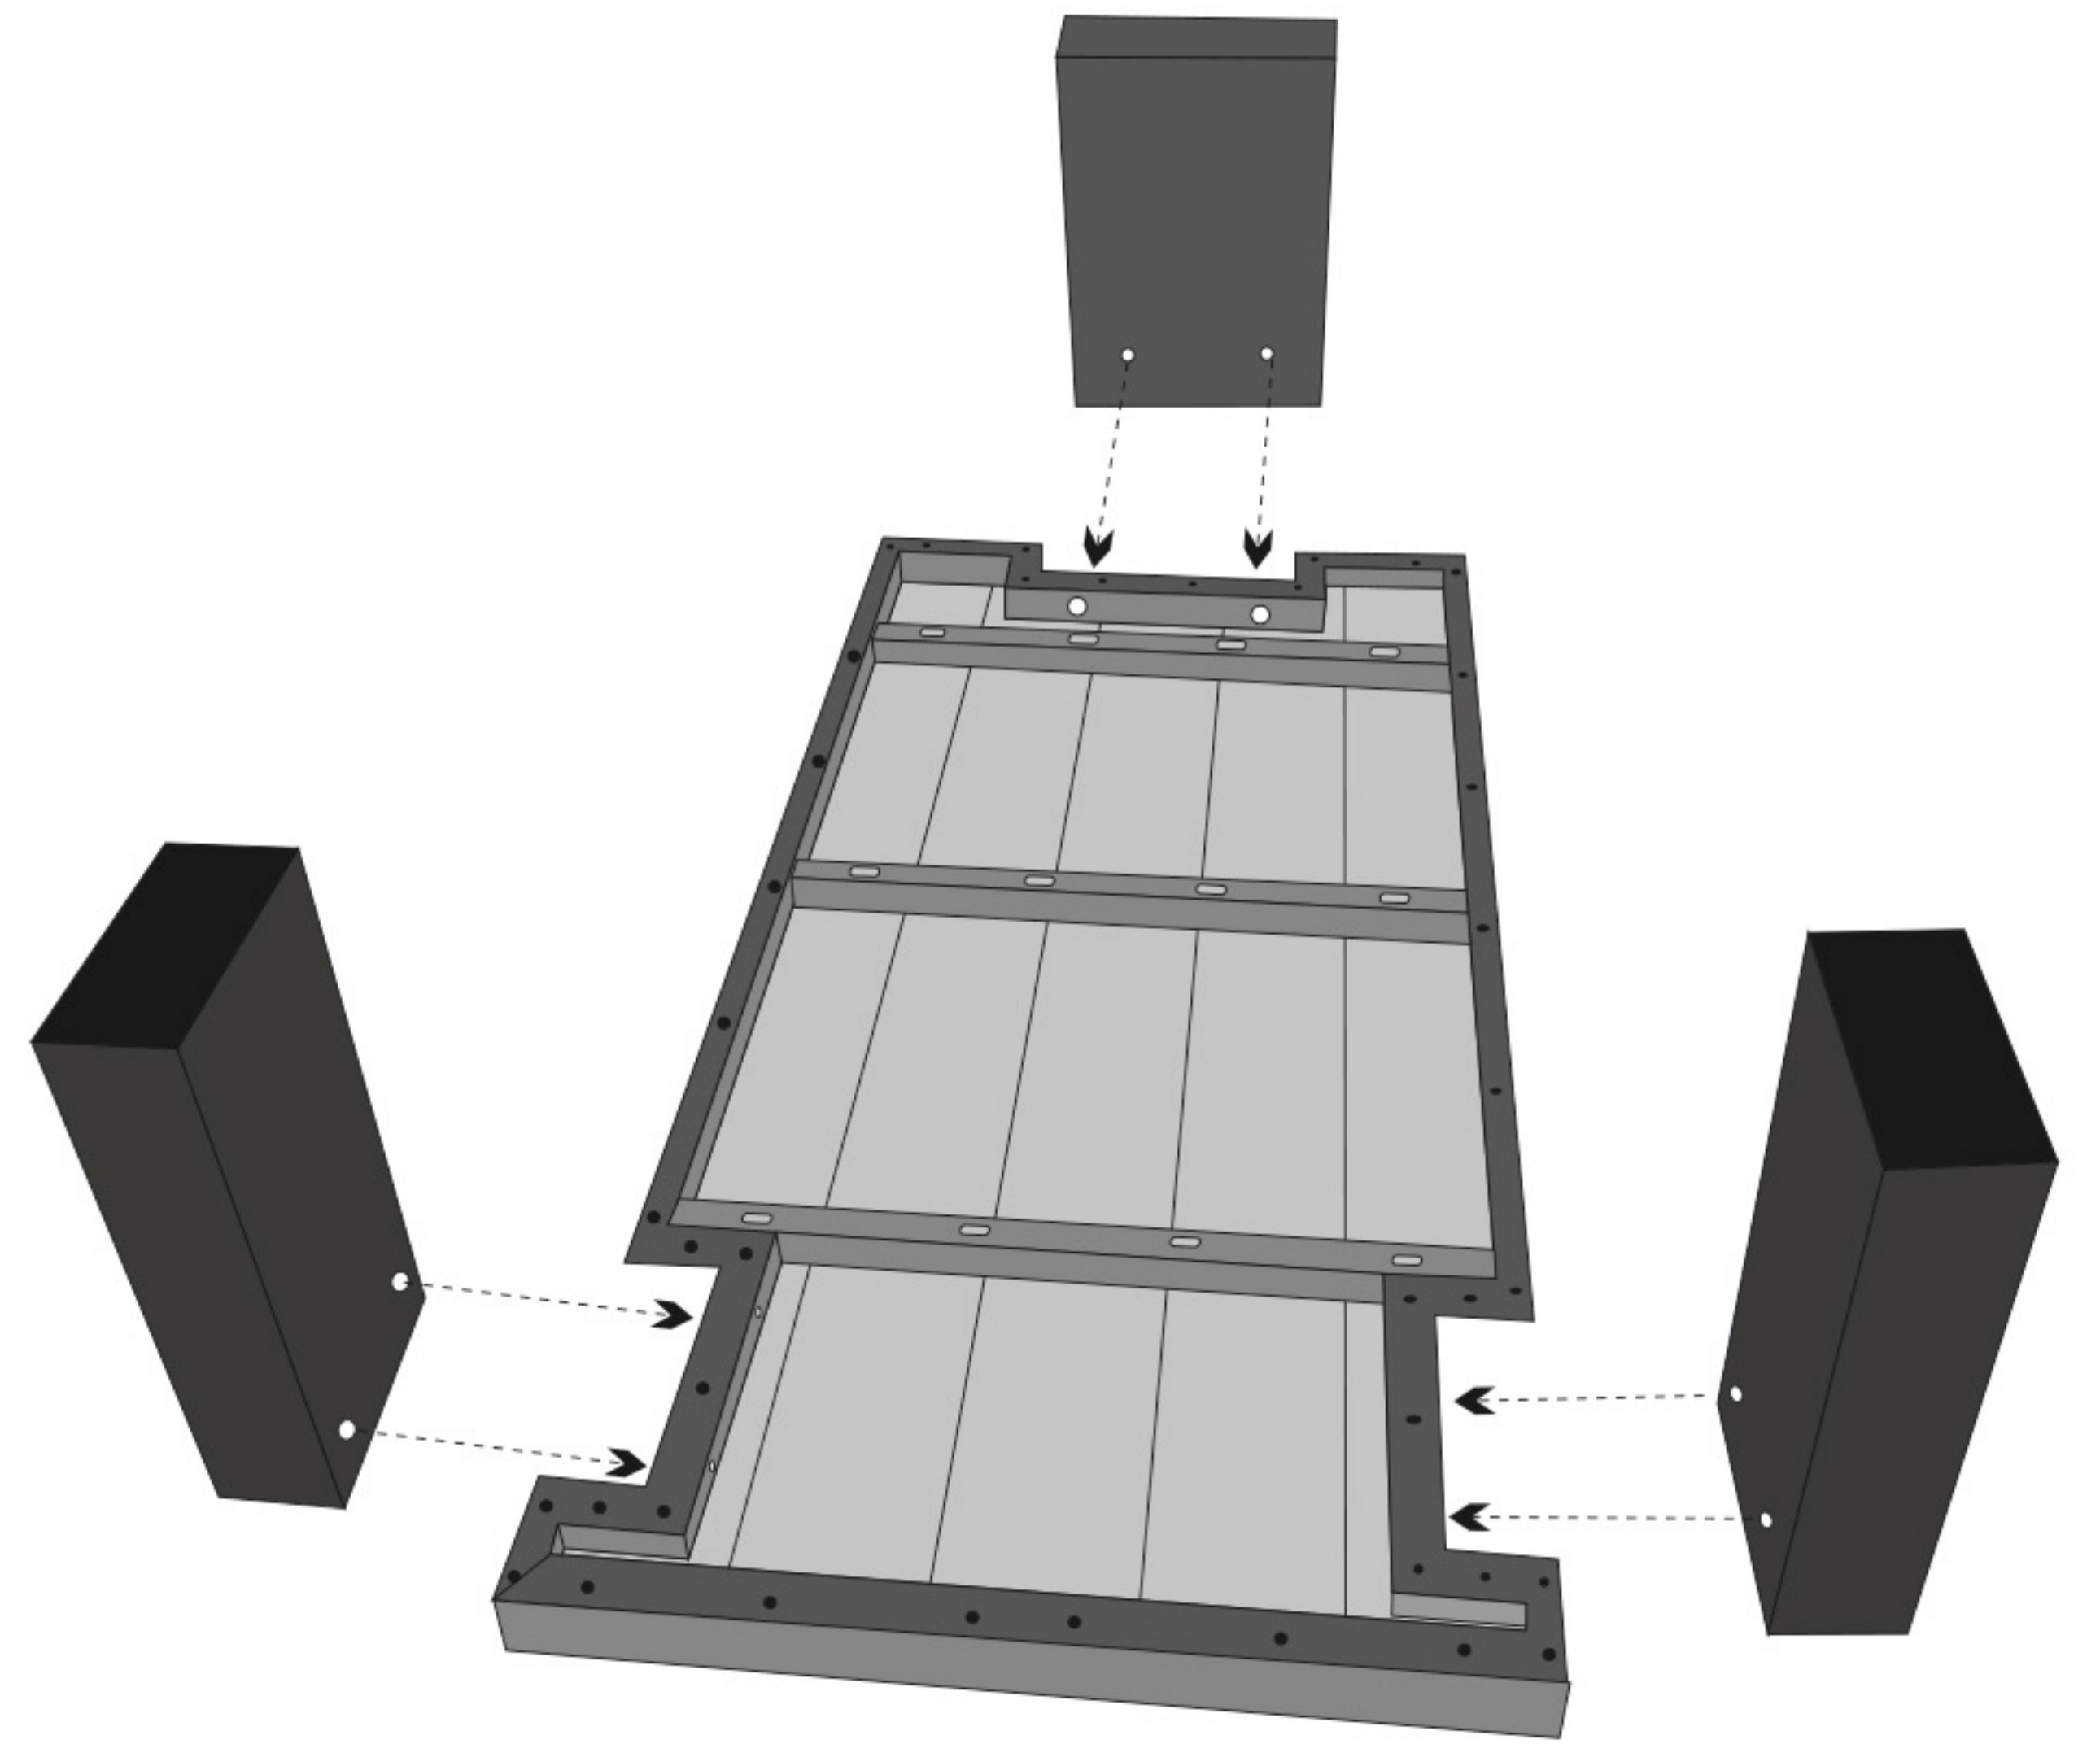

ASSEMBLY INSTRUCTION

ITEM NAME : MANGO WOOD COFFEE TABLE

TOP	LEGS	BOLTS	WASHER	ALLENKEY
				
TOP 1 PIECE	LEG 3 PIECE	6 PIECES	8 PIECE	1 PIECE

STEP .1-

STEP .2-

STEP .3-

STEP .4 READY FOR USE