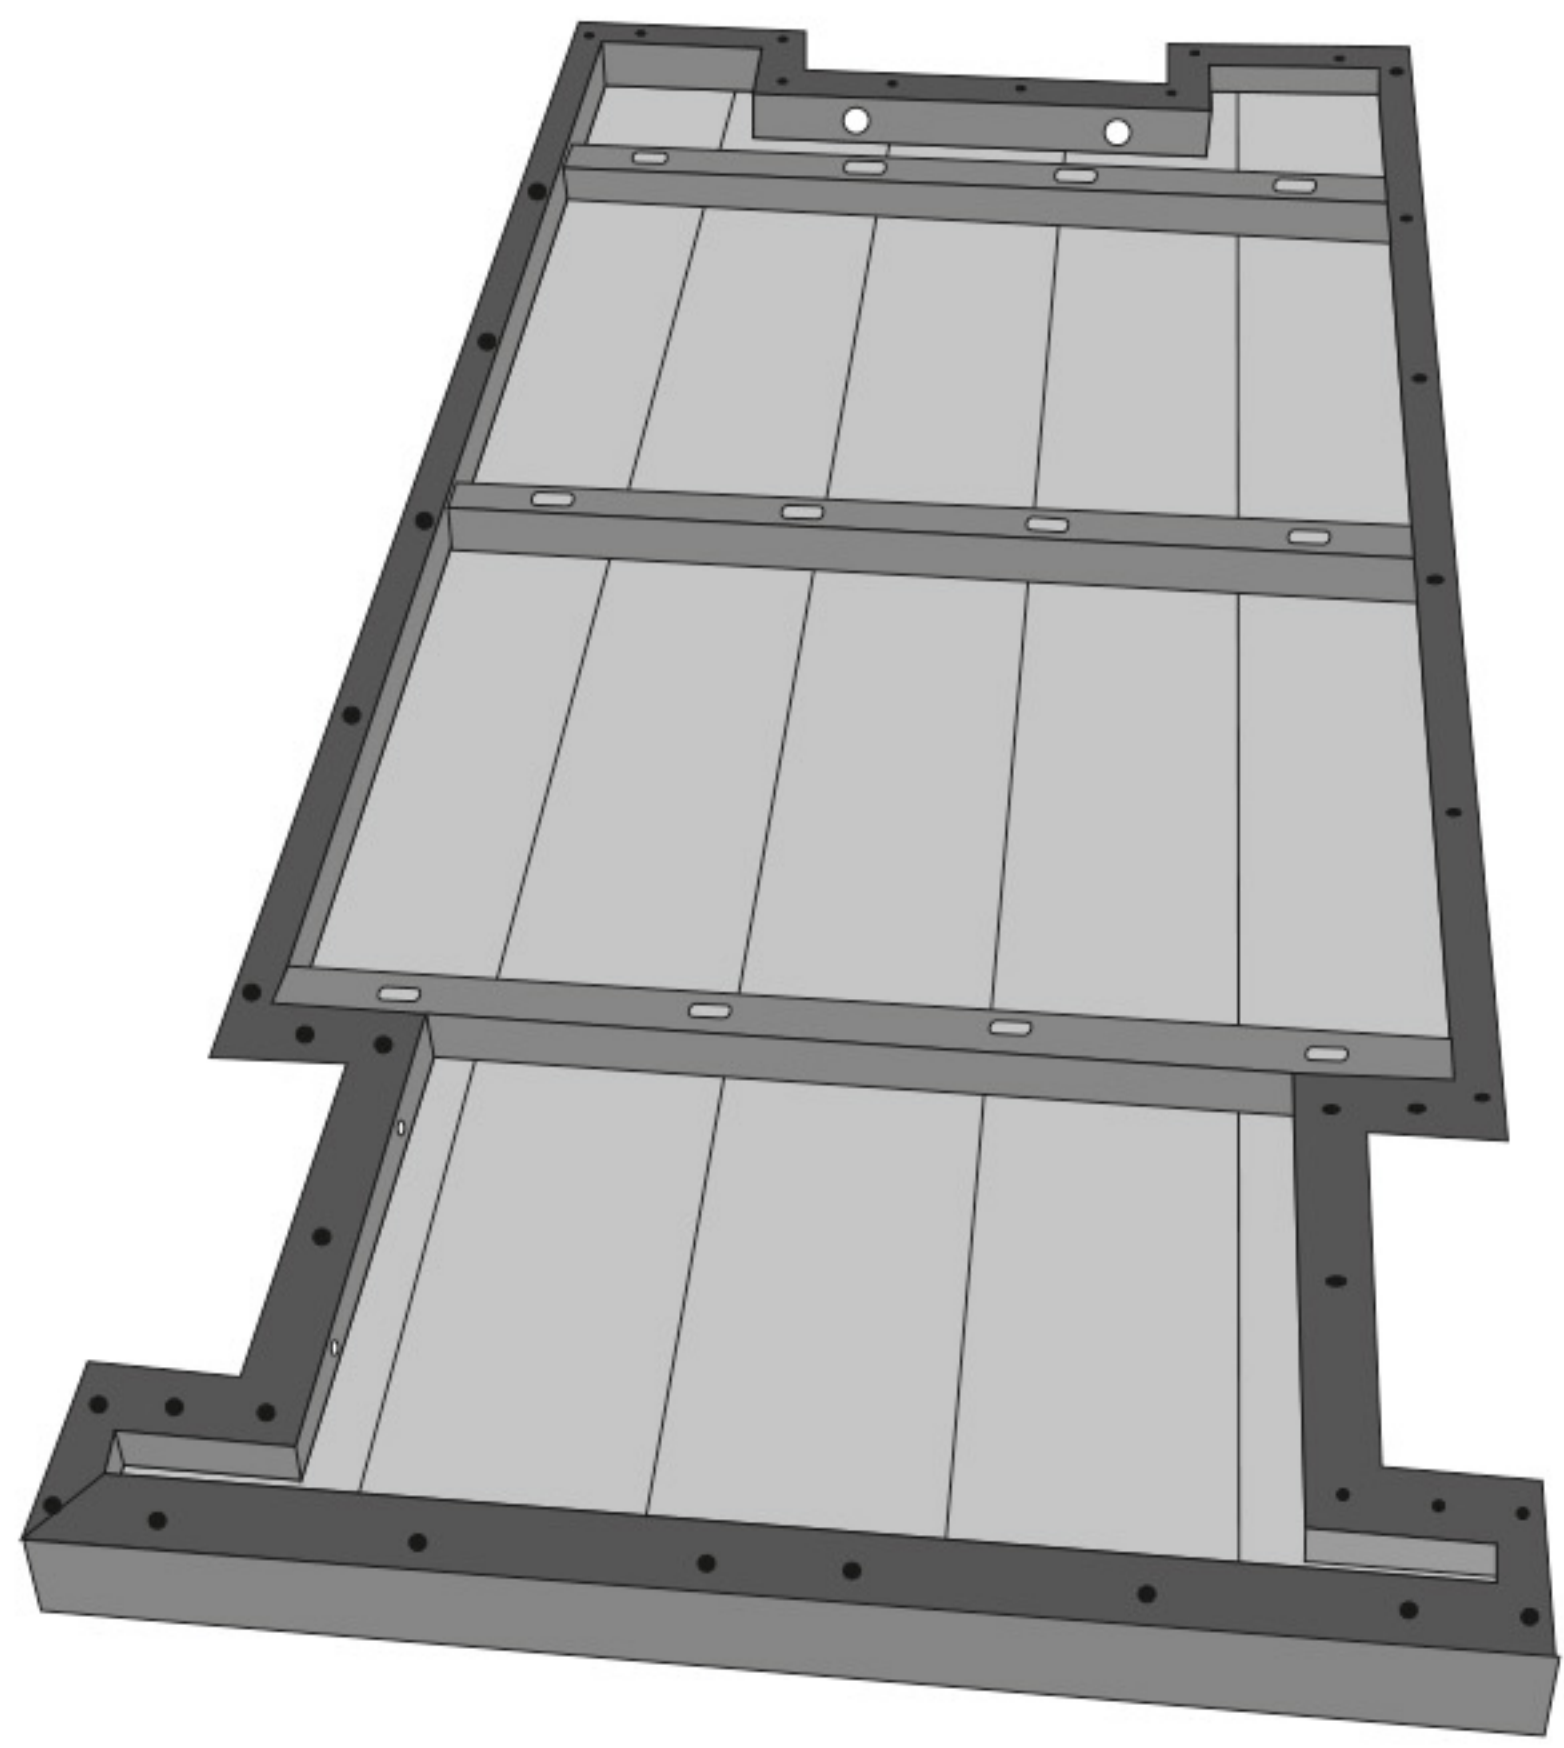

ASSEMBLY INSTRUCTION

ITEM NAME : MANGO WOOD COFFEE TABLE

TOP	LEGS	BOLTS	WASHER	ALLENKEY
				
TOP 1 PIECE	LEG 3 PIECE	6 PIECES	8 PIECE	1 PIECE

STEP .1-

STEP .2-

STEP .3-

STEP .4 READY FOR USE