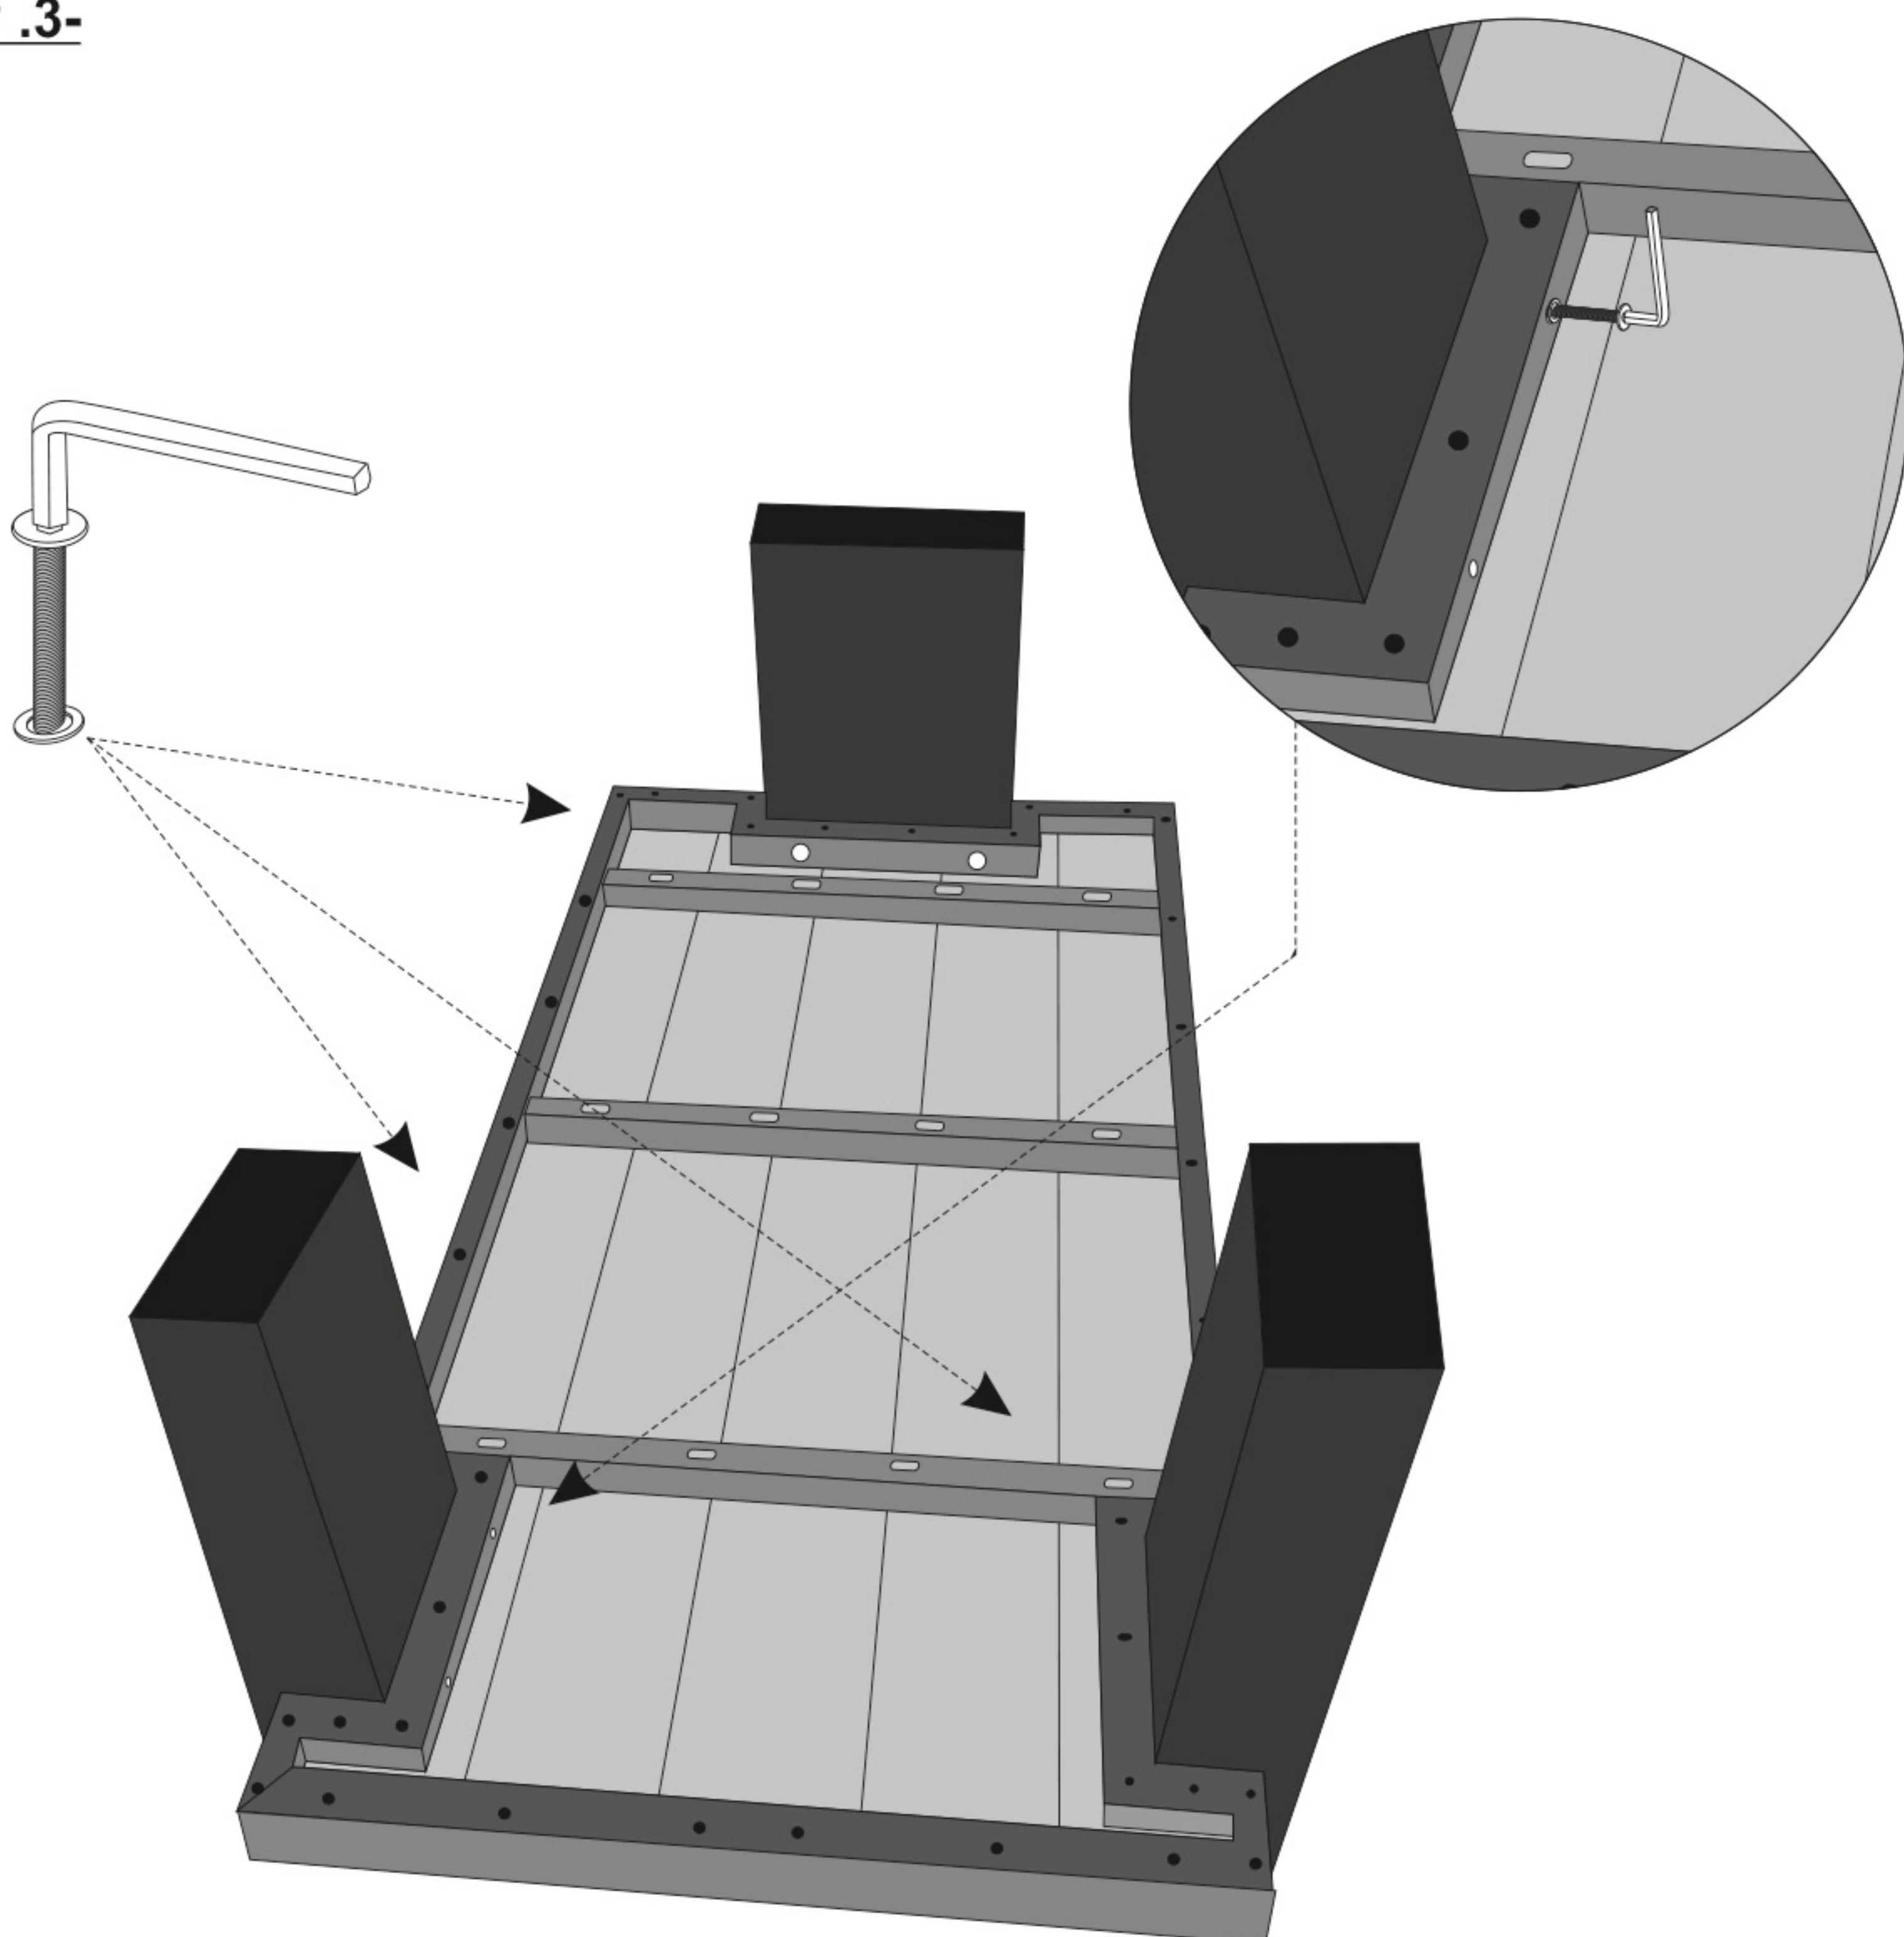

ASSEMBLY INSTRUCTION

ITEM NAME : MANGO WOOD COFFEE TABLE

TOP	LEGS	BOLTS	WASHER	ALLENKEY
				
TOP 1 PIECE	LEG 3 PIECE	6 PIECES	8 PIECE	1 PIECE

STEP .1-

STEP .2-

STEP .3-

STEP .4 READY FOR USE