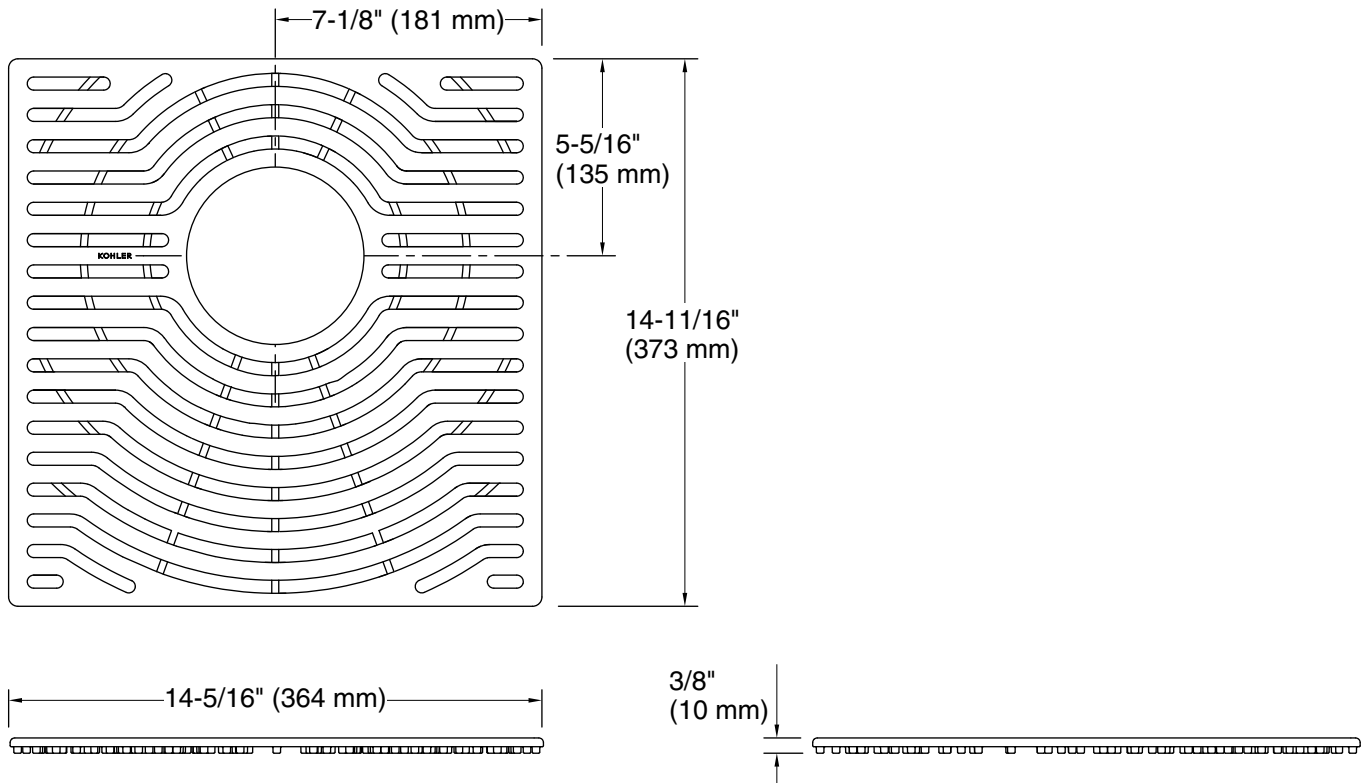

Color	Code	Description
-------	------	-------------

	ASH	Ash Grey
-------------------------------------------------------------------------------------	-----	----------

Technical Information

All product dimensions are nominal.