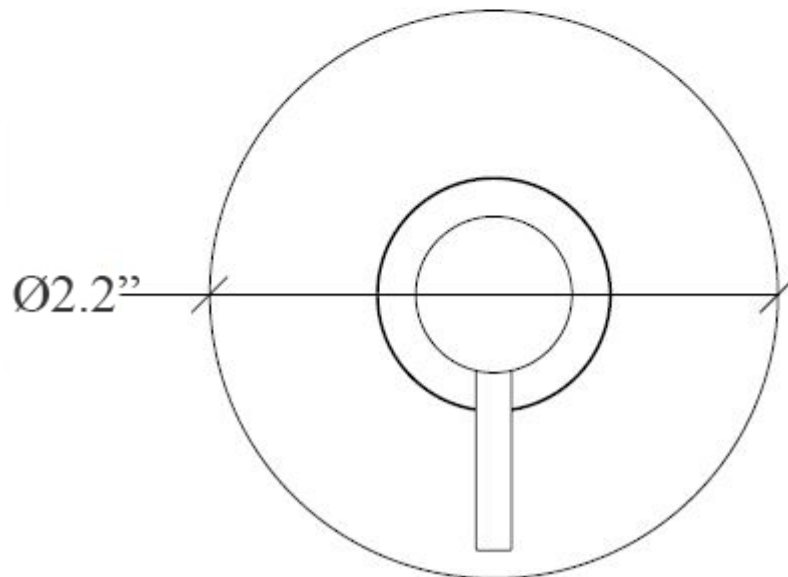

Product Specs Sheets

Collection
Saon

Model |
Saon 4024

Dimensions Metric

1 inch = 2.54 cm
1 inch = 25.4 mm

WS[®]
BATH
COLLECTIONS

1051 Lea Drive - Collegeville, PA 19426
Tel. 215 513 9400 - Fax 610 831 0215