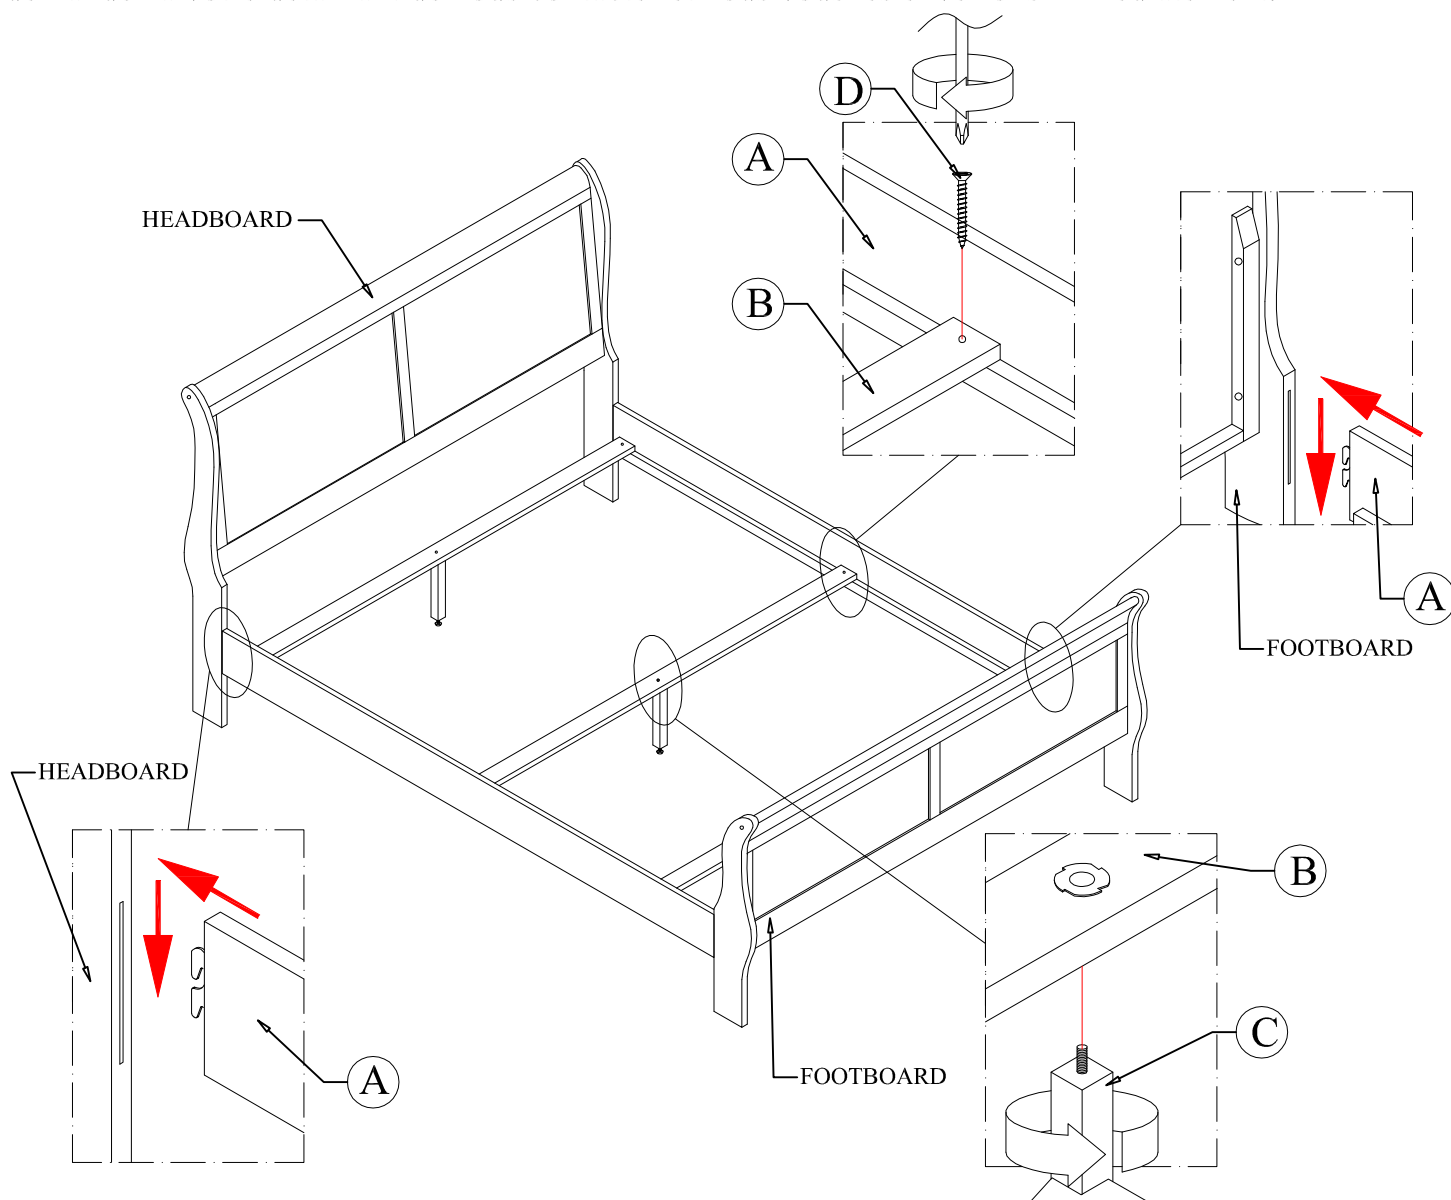

## FULL BED - SIDE RAIL TÊTE DE LIT

Thank you for purchasing this product. Please take time to read and follow the instructions below. Check that you have all parts and hardware before assembly. Parts apparently missing are often found in the packing materials. If you do not have all the parts listed, have your dealer contact us and they will be sent to you immediately.

NO	PARTS LIST / LISTE DE PIÈCES	QTY / QTÉ
A	SIDE RAIL / LONGERON	2
B	SLAT / TRAVERSE	3
C	SUPPORT LEG / PIED DE SUPPORT	3

NO	HARDWARE LIST / LISTE DE QUINCAILLERIE	QTY / QTÉ
D	CSK . CHIP B. SCREW / VIS A TETE CYLINDRIQUE M4 X 32	6