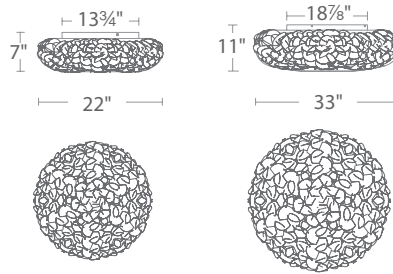

Fixture Type:

Catalog Number:

Project: _____

Location: _____

PRODUCT DESCRIPTION

A soft feathered piece with a heavenly look. Handcrafted of detailed acrylic that emerges into a glowing cluster of interlocking petals with frosted edges. Celestial silk-screened petals diffuse the light with incredible texture around the fixture for a tone on tone style.

FEATURES

- Magnetic tool-free shade installation for easy cleaning
- Universal Driver (120-277V) within canopy
- Rated Life: 50,000 hours
- Color temp: 3000K
- CRI: 90

SPECIFICATIONS

Construction: Aluminum

Light Source: High output LED

Dimming: TRIAC / ELV / 0-10V

Finish: Brushed Nickel

Standards: ETL & cETL damp location listed. CEC Title 24 compliant.

ORDER NUMBER

Model	Diameter	Wattage	Voltage	LED Lumens	Delivered Lumens	Finish
	22"	32W	120-277V	2717	2106	BN <i>Brushed Nickel</i> 
	33"	42W		3980	3377	