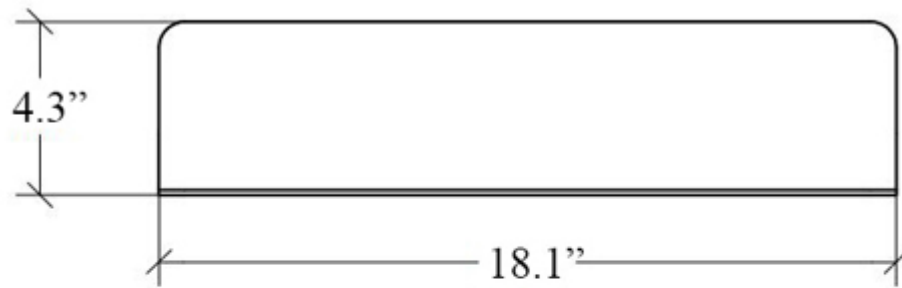

Curva 5144

Features

- Towel Bar and Accessories Holder
- Available in 2 Finishes: White and Matte Black
- Aluminum Base
- Premium Metal Construction for Durability and Reliability
- Features Space-Saving Design
- Wall Mount Installation
- Installation Hardware Included
- Towel Bar to be Combined (Optional) with Tumbler, Soap Dish, and Soap Dispenser
- Designer Collection
- Made in Italy

SKU# | Option:

- Curva 5144.09 | White
- Curva 5144.18 | Matte Black

Finishes:

 White

 Matte Black

Related Items:

- Curva 5146 | Tumbler / Toothbrush Holder
- Curva 5147 | Soap Dish
- Curva 5148 | Soap Dish
- Curva 5152 | Soap Dispenser

* WS Bath Collections reserves the right to revise dimensions or information on this sheet without notice

| | | | |
|----------------------------|------------------------------|--|---|
| Collection Curva | Model Curva 5144 | Dimensions Metric <i>1 inch = 2.54 cm</i> <i>1 inch = 25.4 mm</i> |  1051 Lea Drive - Collegeville, PA 19426 Tel. 215 513 9400 - Fax 610 831 0215 www.ws bathcollections.com - info@ws bathcollections.com |
|----------------------------|------------------------------|--|---|

Product Specs Sheets

Collection
Curva

Model |
Curva 5144

Dimensions Metric

1 inch = 2.54 cm
1 inch = 25.4 mm

WS[®]
BATH
COLLECTIONS

1051 Lea Drive - Collegeville, PA 19426
Tel. 215 513 9400 - Fax 610 831 0215