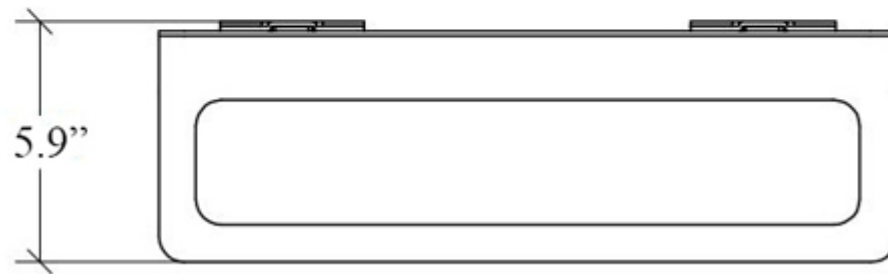

Curva 5144

Features

- Towel Bar and Accessories Holder
- Available in 2 Finishes: White and Matte Black
- Aluminum Base
- Premium Metal Construction for Durability and Reliability
- Features Space-Saving Design
- Wall Mount Installation
- Installation Hardware Included
- Towel Bar to be Combined (Optional) with Tumbler, Soap Dish, and Soap Dispenser
- Designer Collection
- Made in Italy

SKU# | Option:

- Curva 5144.09 | White
- Curva 5144.18 | Matte Black

Finishes:

 White

 Matte Black

Related Items:

- Curva 5146 | Tumbler / Toothbrush Holder
- Curva 5147 | Soap Dish
- Curva 5148 | Soap Dish
- Curva 5152 | Soap Dispenser

* WS Bath Collections reserves the right to revise dimensions or information on this sheet without notice

| | | | |
|----------------------------|------------------------------|--|---|
| Collection Curva | Model Curva 5144 | Dimensions Metric <i>1 inch = 2.54 cm</i> <i>1 inch = 25.4 mm</i> |  1051 Lea Drive - Collegeville, PA 19426 Tel. 215 513 9400 - Fax 610 831 0215 www.ws bathcollections.com - info@ws bathcollections.com |
|----------------------------|------------------------------|--|---|

Product Specs Sheets

Collection
Curva

Model |
Curva 5144

Dimensions Metric

1 inch = 2.54 cm
1 inch = 25.4 mm

WS[®]
BATH
COLLECTIONS

1051 Lea Drive - Collegeville, PA 19426
Tel. 215 513 9400 - Fax 610 831 0215