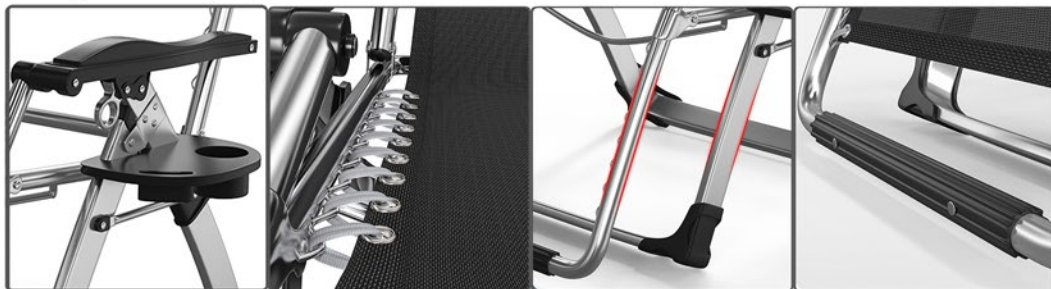

## [Heavy Duty]

Our Anti-gravity chair supports up to 440 lbs. this patio chair made of superior and thick steel tube frame to make it strong, and durable polyester fabric make this heavy-duty zero gravity chair water proof, sun resistant and sturdy enough for everyday use.

## [Safe and Comfortable]

Soft & Comfortable, Supports Over 440lbs/200kg

## [Adjustable & Lockable Position]

This outdoor recliner is easy to lock to any position from upright to fully laid-back by a ring-pull knob.

## [Ergonomic Designed]

Our zero-gravity chair designed with ergonomic armrest, footrest and reclining backrest, the detachable & adjustable headrest pillow for both head and lumbar support so that this outdoor recliner can provides a zero-gravity weightless experience.