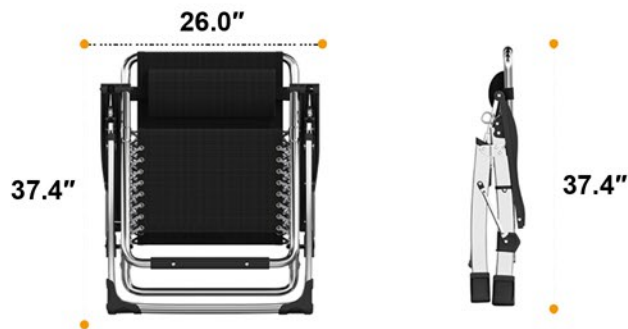

INSTALLATION STEPS

Folding >>