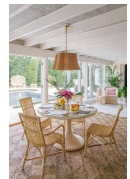

WILDWOOD CHELSEA HOUSE

44247926 • Biscayne Dining Table

30h x 48w x 48d

Rattan

Natural

"Eight by 48"— that's my rule for the best dinner parties ever," says Amanda. "When you squeeze eight people around a 48" table, conversations flow and the table sparkles with friendship – promise." For her Biscayne round table, Amanda reimaged the classic tulip silhouette in warm tropical rattan. A clear tempered glass topper protects the surface from spills and makes cleaning a breeze.