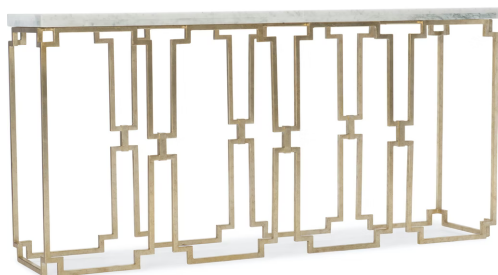

HOOKER® — FURNITURE —

Hooker Furniture Living Room Evermore Console Table

Hooker Furniture
www.hookerfurniture.com

SKU: 1687-80151-00
Width: 62" (157.5 cm)
Depth: 14" (35.6 cm)
Height: 30.25" (76.8 cm)
Weight: 103.4 lb (46.5 kg)
Volume: 21.1 cu ft (0.6 m³)
Carton Width: 17 (43.2 cm)
Carton Length: 65" (165.1 cm)
Carton Height: 33 (83.8 cm)
Carton Weight: 132 lb (59.4 kg)

Brand: Hooker Furniture

Product Description: With delightful design details, the Evermore Console Table has a light-and-airy geometric metal base in a soft gold finish, complemented by a Kalala Marble top. It's a functional piece of art for any living space.

Collection Features: The Evermore group, characterized by its geometric-shaped metal bases and marble tops with gold metal accents, offer an easy way to change the look of your room. It's the little details that make all the difference.

Additional Information: Evermore Console Table

Status: Active

Finish: Gold-colored metal base with Kalala white marble top

Features: Levelers
Metal gold-colored base
Kalala white marble

Material: Metal Tube, Metal Bar and Kalala White Marble