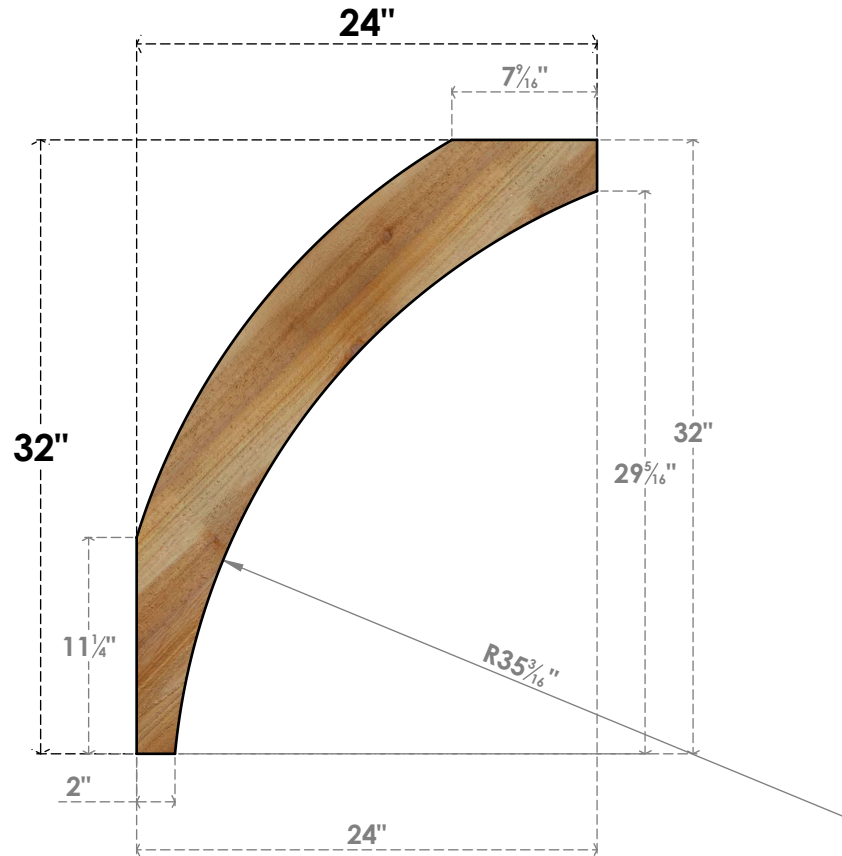

BRC04X24X32THR00RWR

4"W X 24"D X 32"H THORTON ROUGH SAWN BRACE, WESTERN RED CEDAR

SIDE

FRONT

EKENA MILLWORK
 2300 WEST MAIN ST.
 CLARKSVILLE, TX 75426
 TOLL FREE: 866-607-0453
 WWW.EKENAMILLWORK.COM

NOTES

1. INSTALLATION TO BE COMPLETED IN ACCORDANCE WITH MANUFACTURER'S SPECIFICATIONS.
2. DRAWING MAY NOT BE TO SCALE
3. THIS DRAWING IS INTENDED FOR DESIGN AND PLANNING PURPOSES ONLY.
4. ALL INFORMATION CONTAINED HEREIN WAS CURRENT AT THE TIME OF DEVELOPMENT BUT MUST BE REVIEWED AND APPROVED BY THE PRODUCT MANUFACTURER TO BE CONSIDERED ACCURATE.
5. PRODUCTS ARE NOT KILN DRIED. THIS ITEM IS UNIQUE AND WILL CONTAIN THE NATURAL VARIATIONS THAT THE WOOD SPECIES OFFERS. THIS MAY RESULT IN VARIATIONS UP TO 1/4"