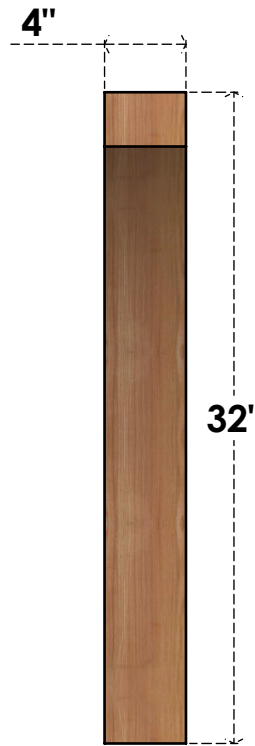

BRC04X24X32THR00RWR

4"W X 24"D X 32"H THORTON ROUGH SAWN BRACE, WESTERN RED CEDAR

SIDE

FRONT

EKENA MILLWORK
 2300 WEST MAIN ST.
 CLARKSVILLE, TX 75426
 TOLL FREE: 866-607-0453
 WWW.EKENAMILLWORK.COM

NOTES

1. INSTALLATION TO BE COMPLETED IN ACCORDANCE WITH MANUFACTURER'S SPECIFICATIONS.
2. DRAWING MAY NOT BE TO SCALE
3. THIS DRAWING IS INTENDED FOR DESIGN AND PLANNING PURPOSES ONLY.
4. ALL INFORMATION CONTAINED HEREIN WAS CURRENT AT THE TIME OF DEVELOPMENT BUT MUST BE REVIEWED AND APPROVED BY THE PRODUCT MANUFACTURER TO BE CONSIDERED ACCURATE.
5. PRODUCTS ARE NOT KILN DRIED. THIS ITEM IS UNIQUE AND WILL CONTAIN THE NATURAL VARIATIONS THAT THE WOOD SPECIES OFFERS. THIS MAY RESULT IN VARIATIONS UP TO 1/4"